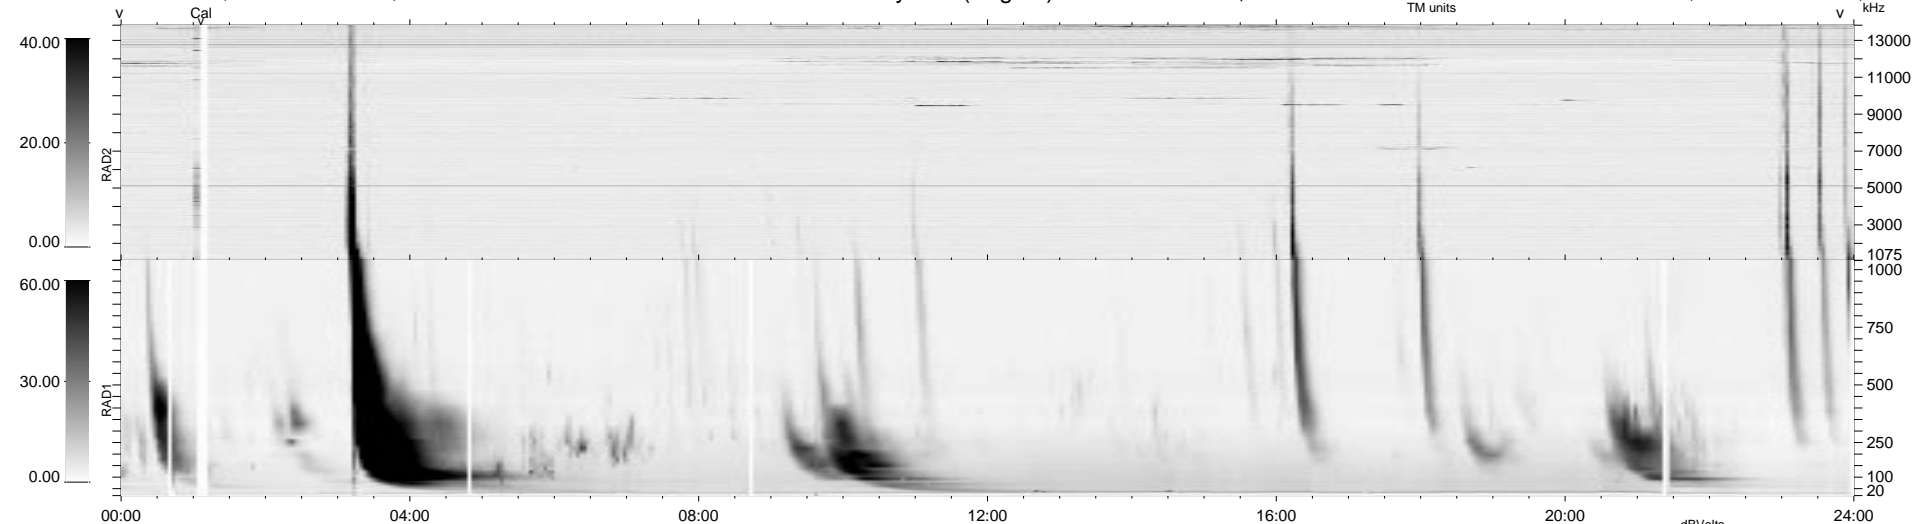

0 bad + 2 good MF/ZMF projected (100%) - 0 missing MFs
 Avg interval = 180 secs
 Re = 312.05 (41.25, 308.42, 23.46 GSE)

1.7d VMS-SunOS LZ version = v01
 DAILY Mon Sep 8, 2008
 Re = 310.32 (42.71, 306.47, 23.40 GSE)

WIND/WAVES Summary Plot (Page 1) for 07-JUN-2002, DOY = 158

RAD2
 Antenna Ey
 Mode LIN(1)
 SUM/SEP SEP
 Toggle OFF
 RAD1
 Antenna Ex
 Mode LIS(2,3)
 SUM/SEP SUM
 Toggle OFF
 TNR
 Antenna ExEy
 Mode A-32
 Sweep ACE