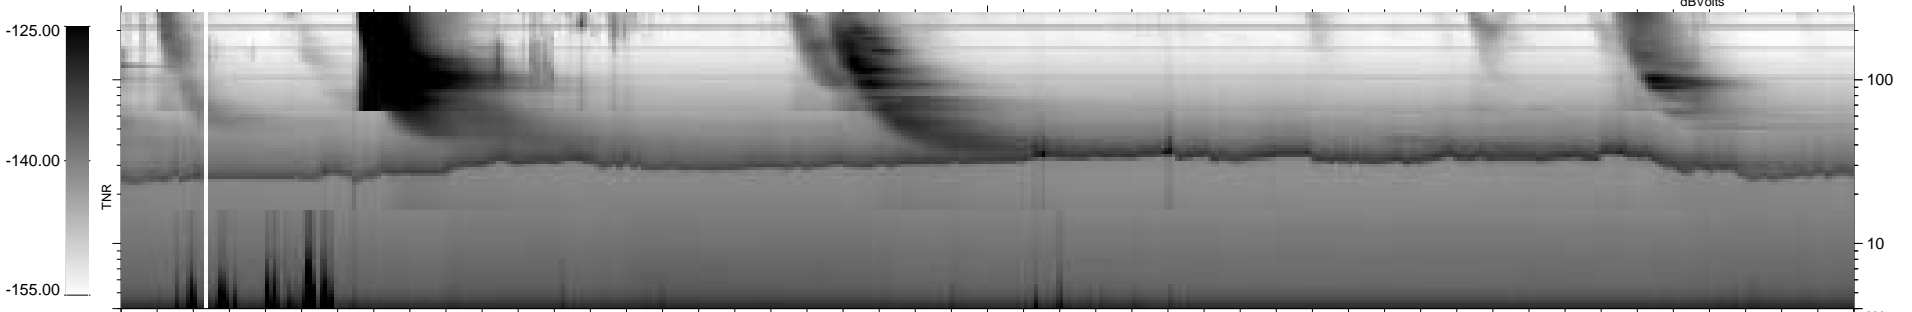

0 bad + 2 good MF/ZMF projected (100%) - 0 missing MFs
 Avg interval = 180 secs
 Re = 312.05 (41.25, 308.42, 23.46 GSE)

1.7d VMS-SunOS LZ version = v01
 DAILY Mon Sep 8, 2008
 Re = 310.32 (42.71, 306.47, 23.40 GSE)

WIND/WAVES Summary Plot (Page 1) for 07-JUN-2002, DOY = 158

RAD2
 Antenna Ey
 Mode LIN(1)
 SUM/SEP SEP
 Toggle OFF
 RAD1
 Antenna Ex
 Mode LIS(2,3)
 SUM/SEP SUM
 Toggle OFF
 TNR
 Antenna ExEy
 Mode A-32
 Sweep ACE