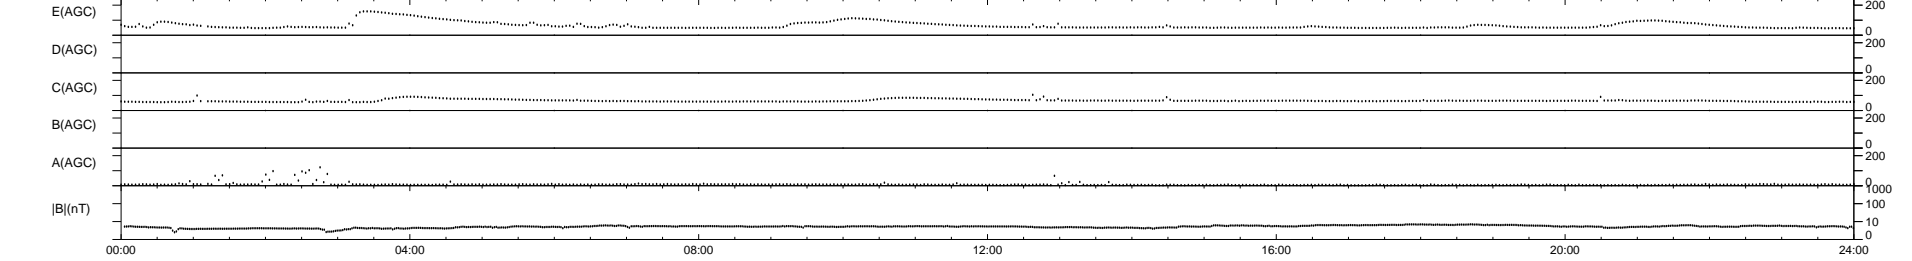

0 bad + 2 good MF/ZMF projected (100%) - 0 missing MFs
 Avg interval = 180 secs
 Re = 312.05 (41.25, 308.42, 23.46 GSE)

1.7d VMS-SunOS LZ version = v01
 DAILY Mon Sep 8, 2008
 Re = 310.32 (42.71, 306.47, 23.40 GSE)

WIND/WAVES Summary Plot (Page 1) for 07-JUN-2002, DOY = 158

RAD2
 Antenna Ey
 Mode LIN(1)
 SUM/SEP SEP
 Toggle OFF
 RAD1
 Antenna Ex
 Mode LIS(2,3)
 SUM/SEP SUM
 Toggle OFF
 TNR
 Antenna ExEy
 Mode A-32
 Sweep ACE