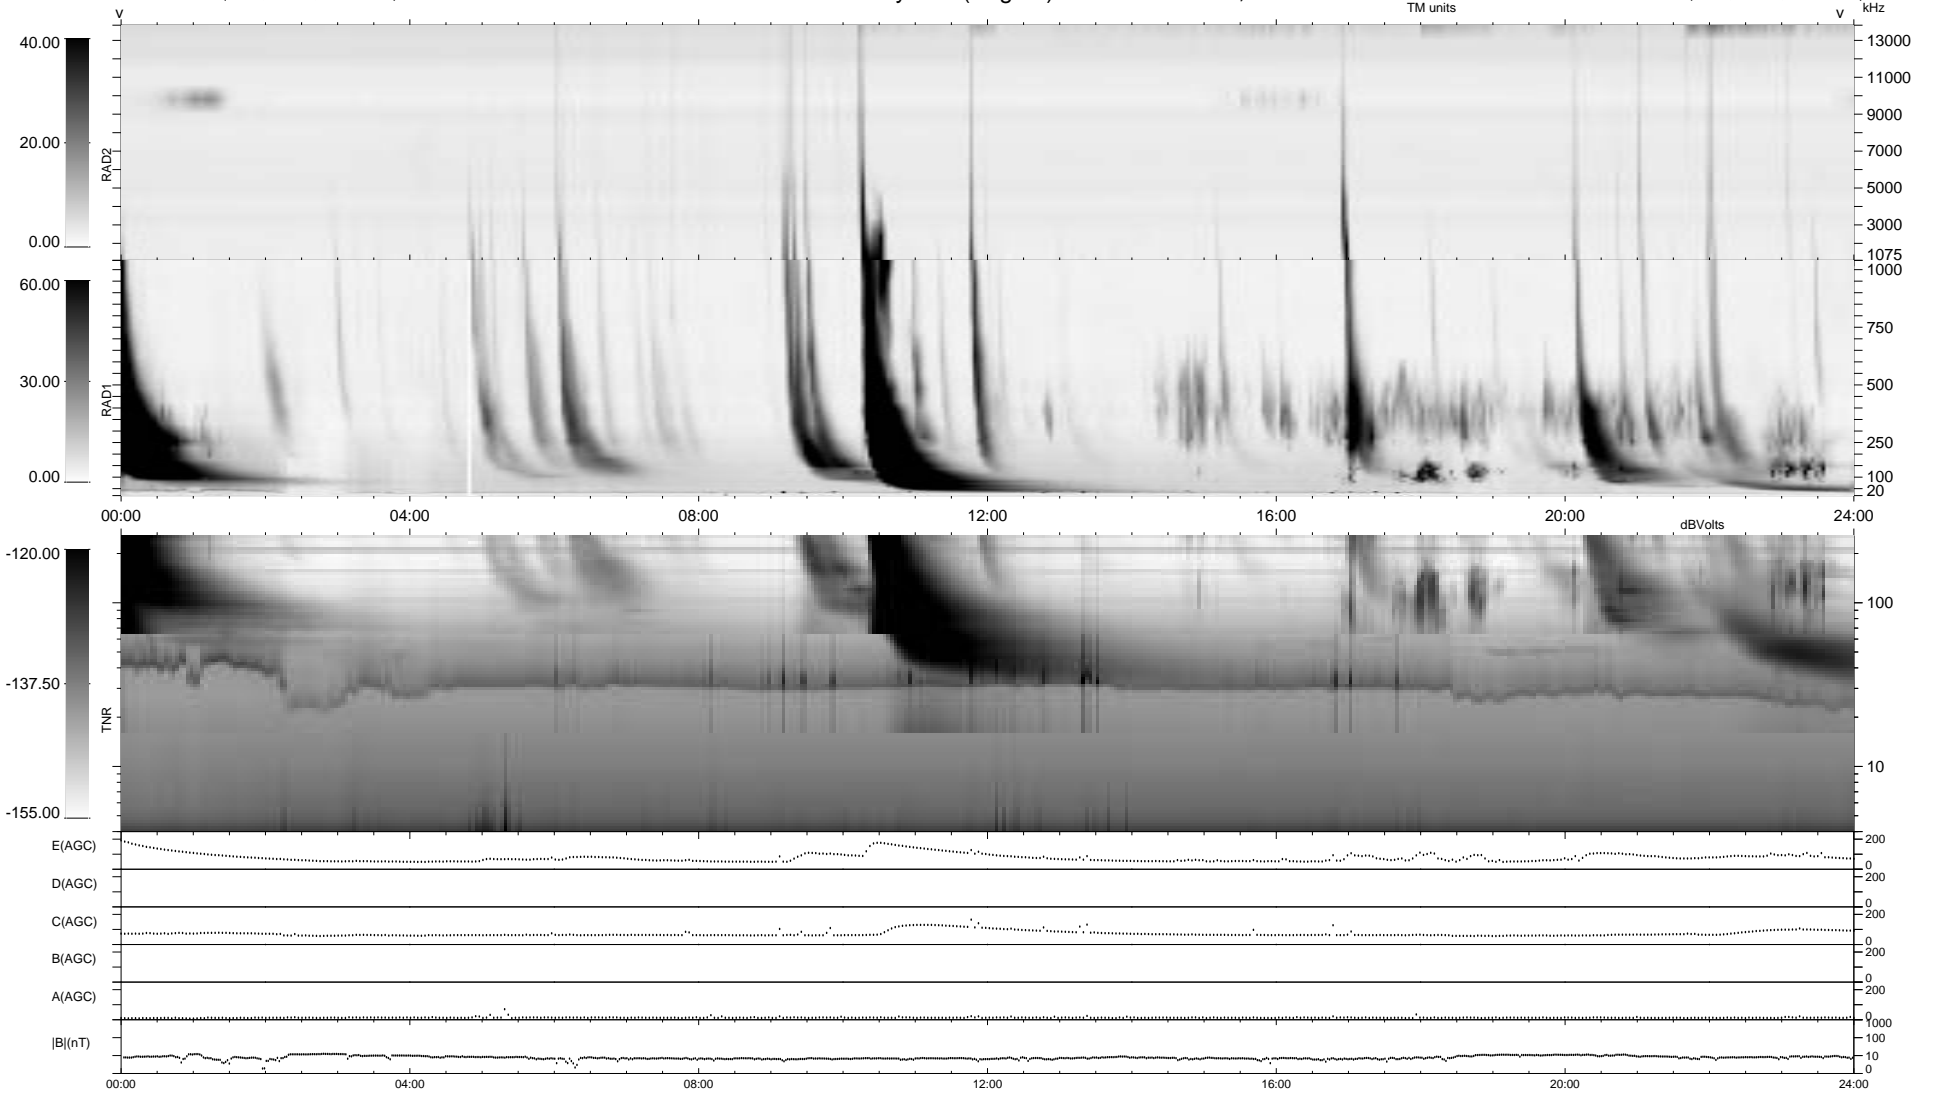

0 bad + 2 good MF/ZMF projected (100%) - 0 missing MFs
 Avg interval = 180 secs
 Re = 318.72 (33.01, 316.13, 23.57 GSE)

1.7d VMS-SunOS LZ version = v02
 DAILY Mon Sep 8, 2008
 Re = 317.66 (34.72, 314.88, 23.58 GSE)

WIND/WAVES Summary Plot (Page 1) for 02-JUN-2002, DOY = 153

RAD2
 Antenna Ey
 Mode LIN(16)
 SUM/SEP SEP
 Toggle OFF

RAD1
 Antenna Ex
 Mode LIS(2,3)
 SUM/SEP SUM
 Toggle OFF

TNR
 Antenna ExEy
 Mode A-32
 Sweep ACE