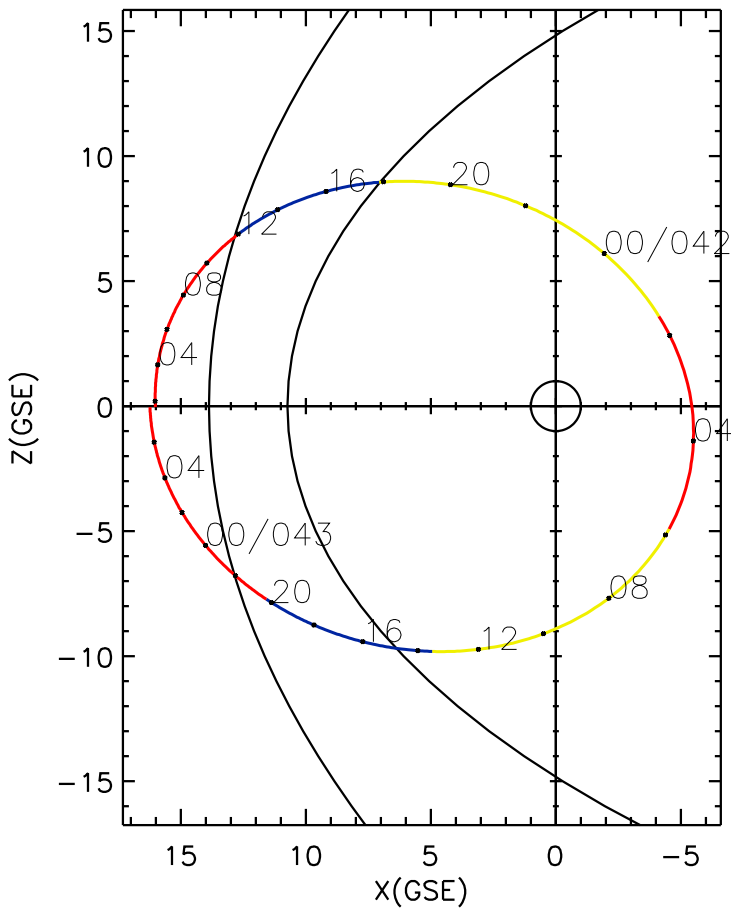

CLUSTER 2 orbit 2018 041 (02/10) 01:41 UT to 2018 043 (02/12) 07:56 UT

Sat Jun 6 19:37:10 2026