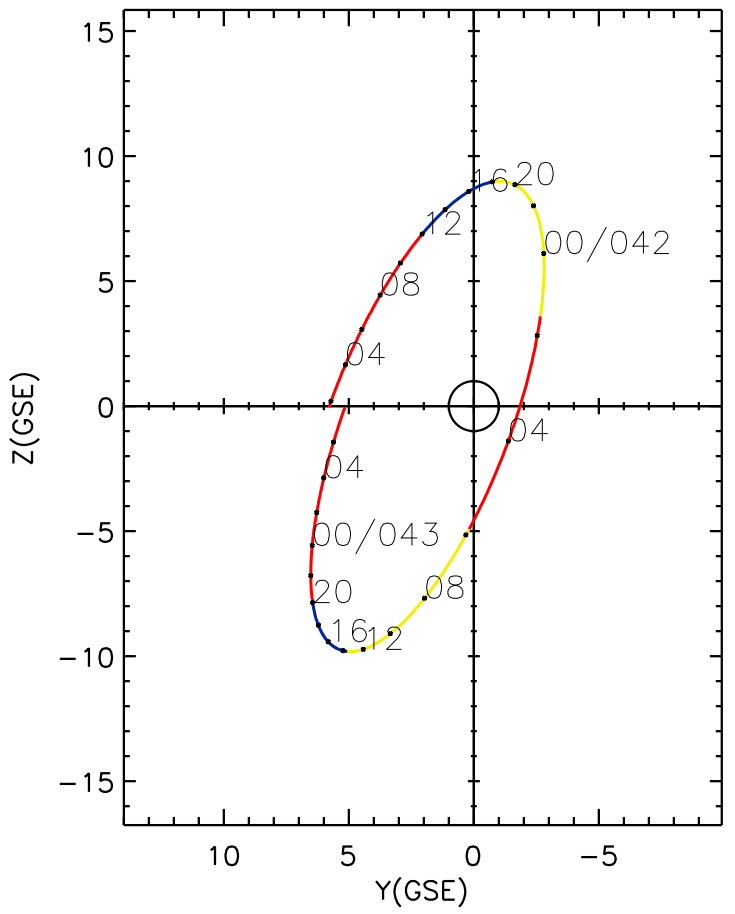

CLUSTER 2 orbit 2018 041 (02/10) 01:41 UT to 2018 043 (02/12) 07:56 UT

Sat Jun 6 19:37:10 2026