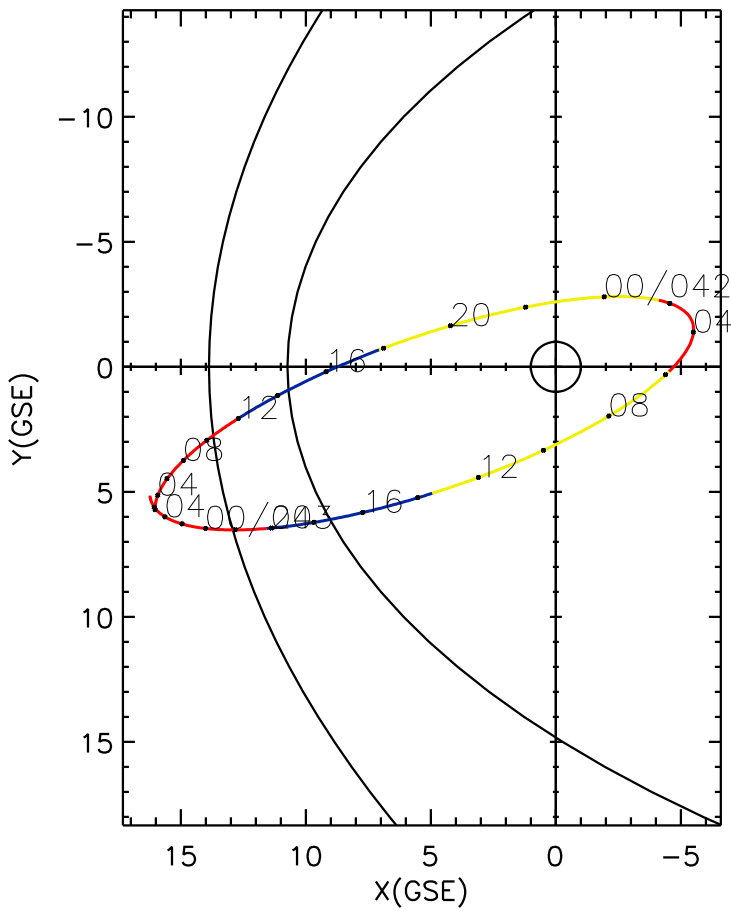

CLUSTER 2 orbit 2018 041 (02/10) 01:41 UT to 2018 043 (02/12) 07:56 UT

Sat Jun 6 19:37:10 2026