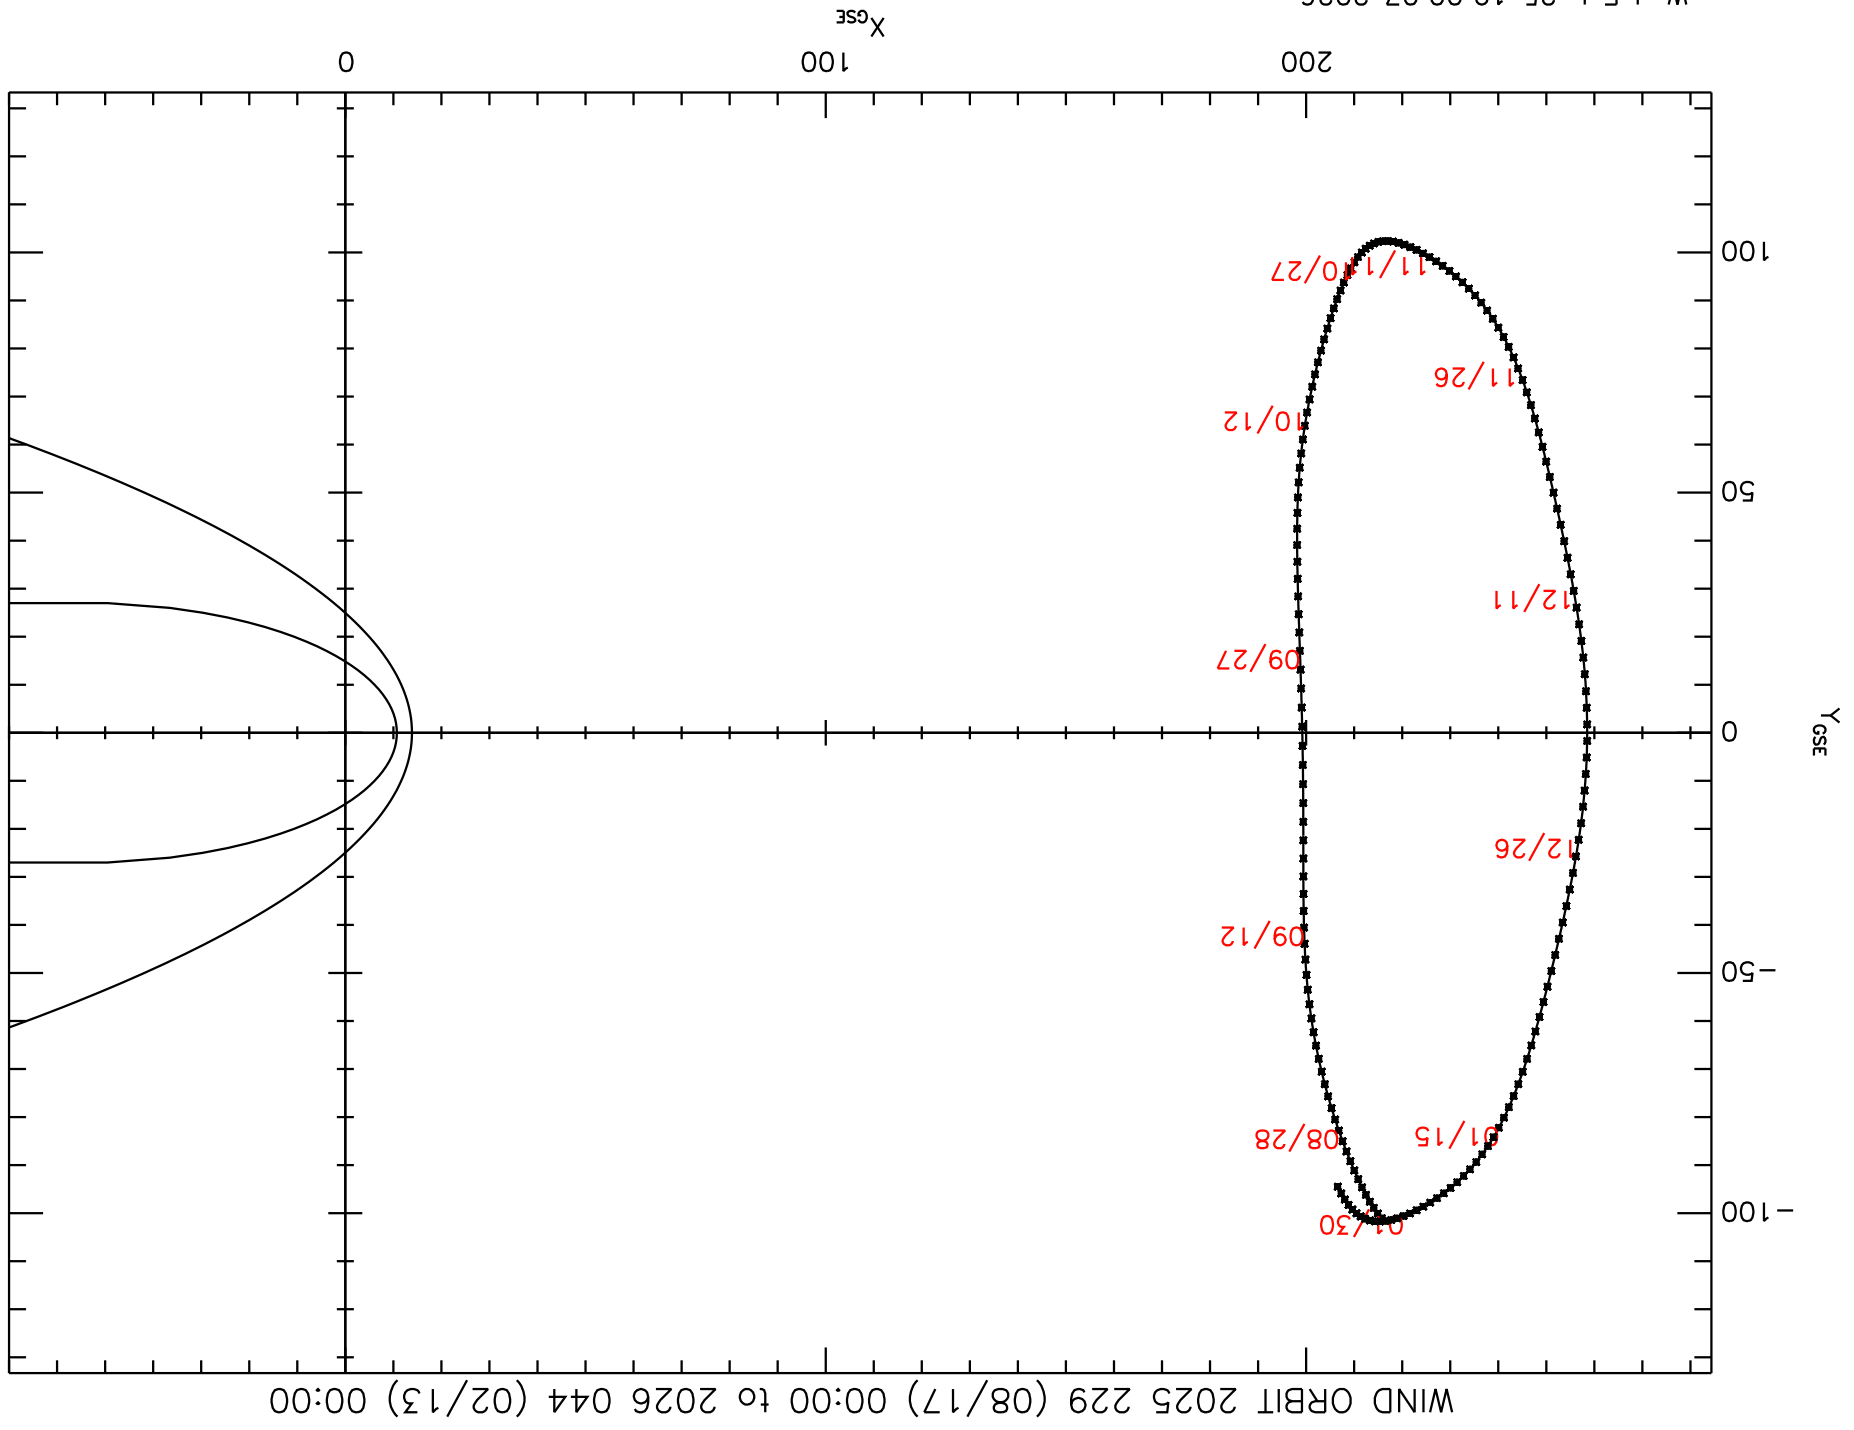

Wed Feb 25 19:00:07 2026

WIND ORBIT 2025 229 (08/17) 00:00 to 2026 044 (02/13) 00:00

X_{GSE}

Y_{GSE}