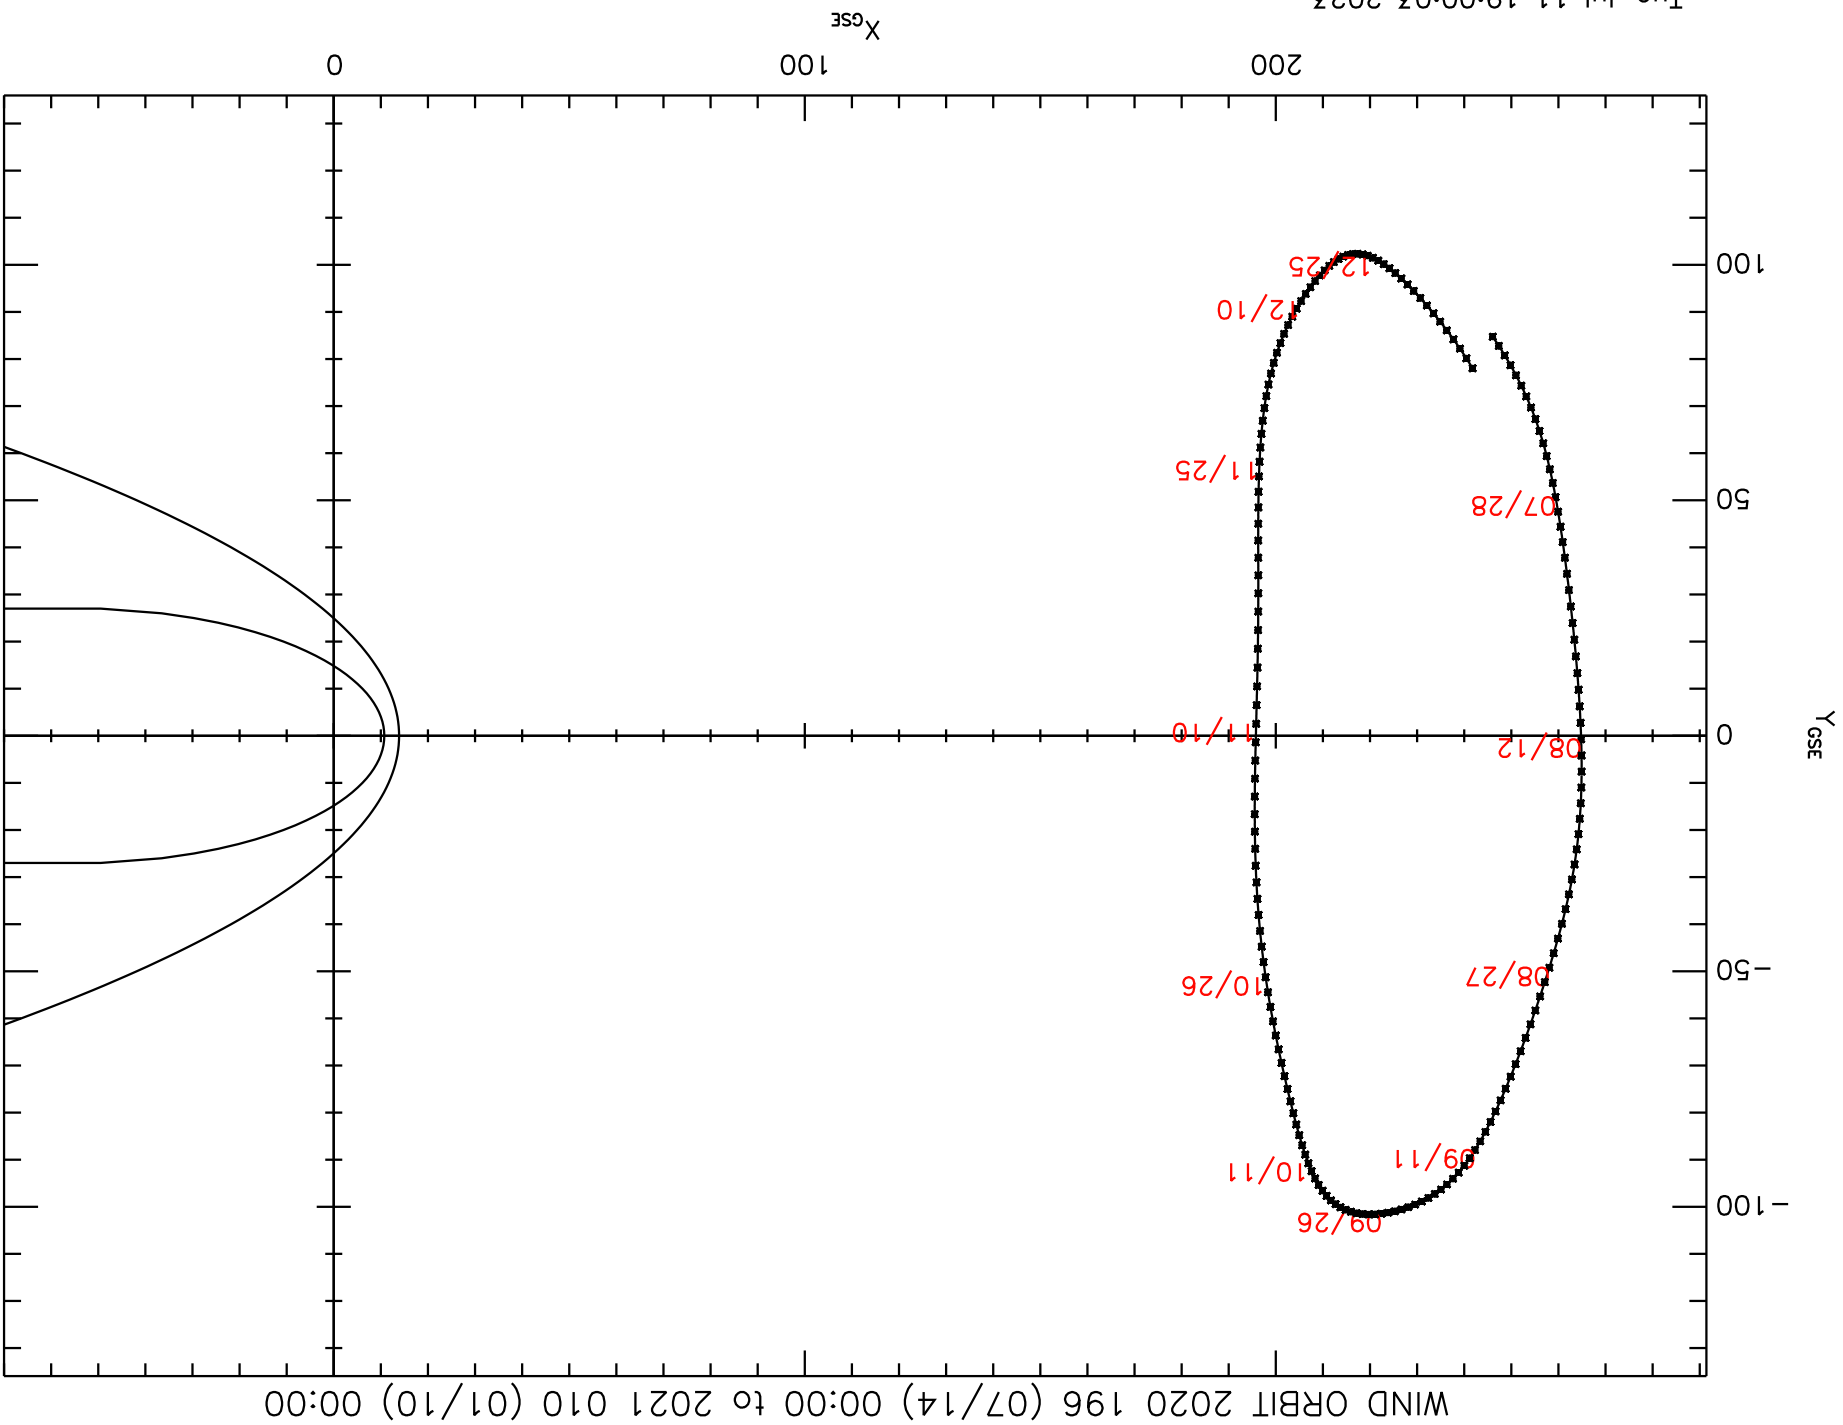

Tue Jul 11 19:00:03 2023

WIND ORBIT 2020 196 (07/14) 00:00 to 2021 010 (01/10) 00:00

X_{GSE}

Y_{GSE}