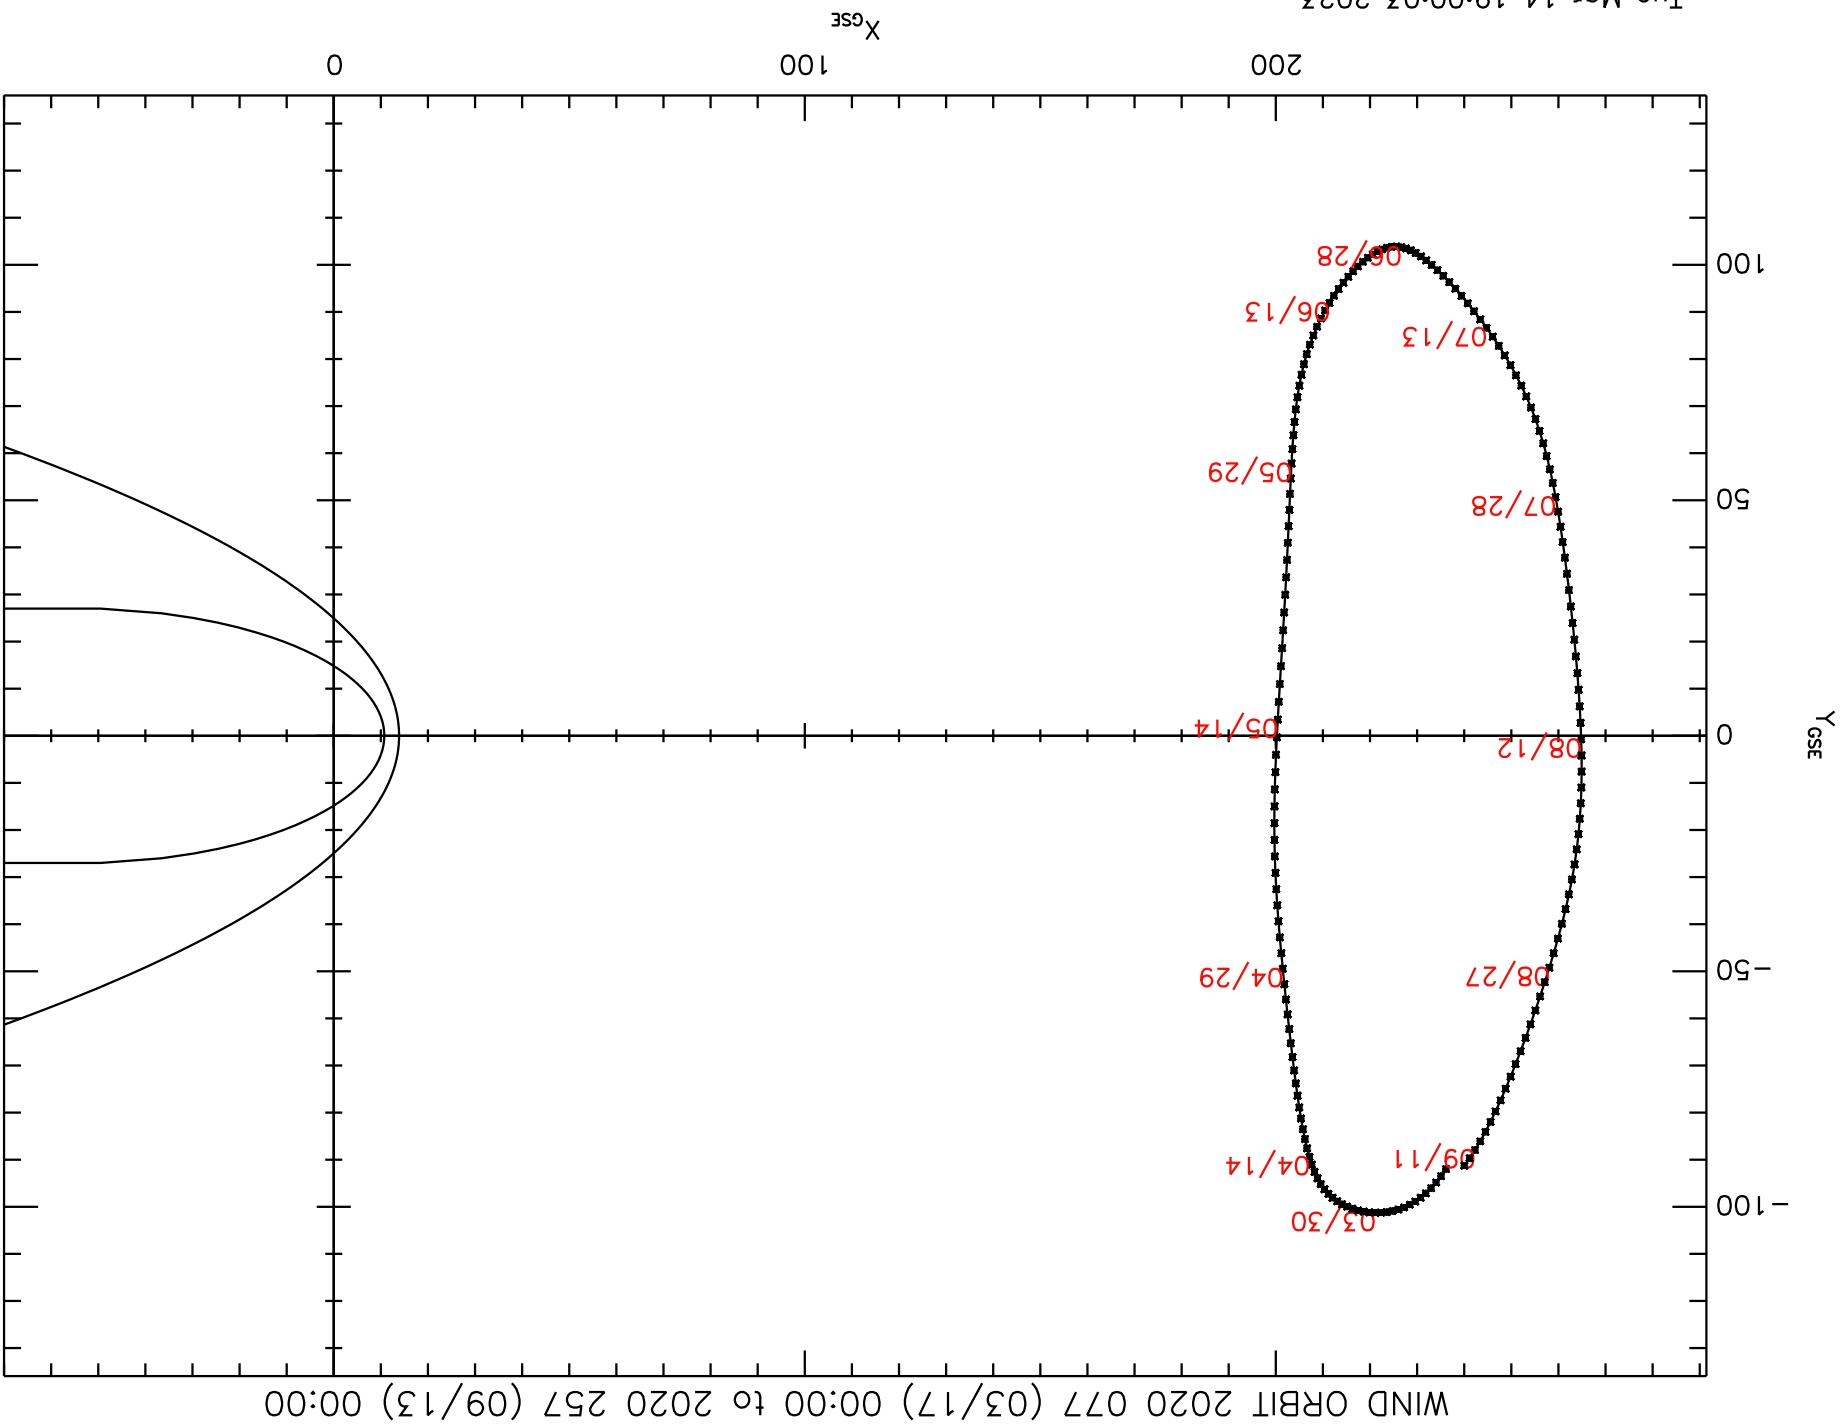

Tue Mar 14 19:00:03 2023

WIND ORBIT 2020 077 (03/17) 00:00 to 2020 257 (09/13) 00:00

X_{GSE}

Y_{GSE}