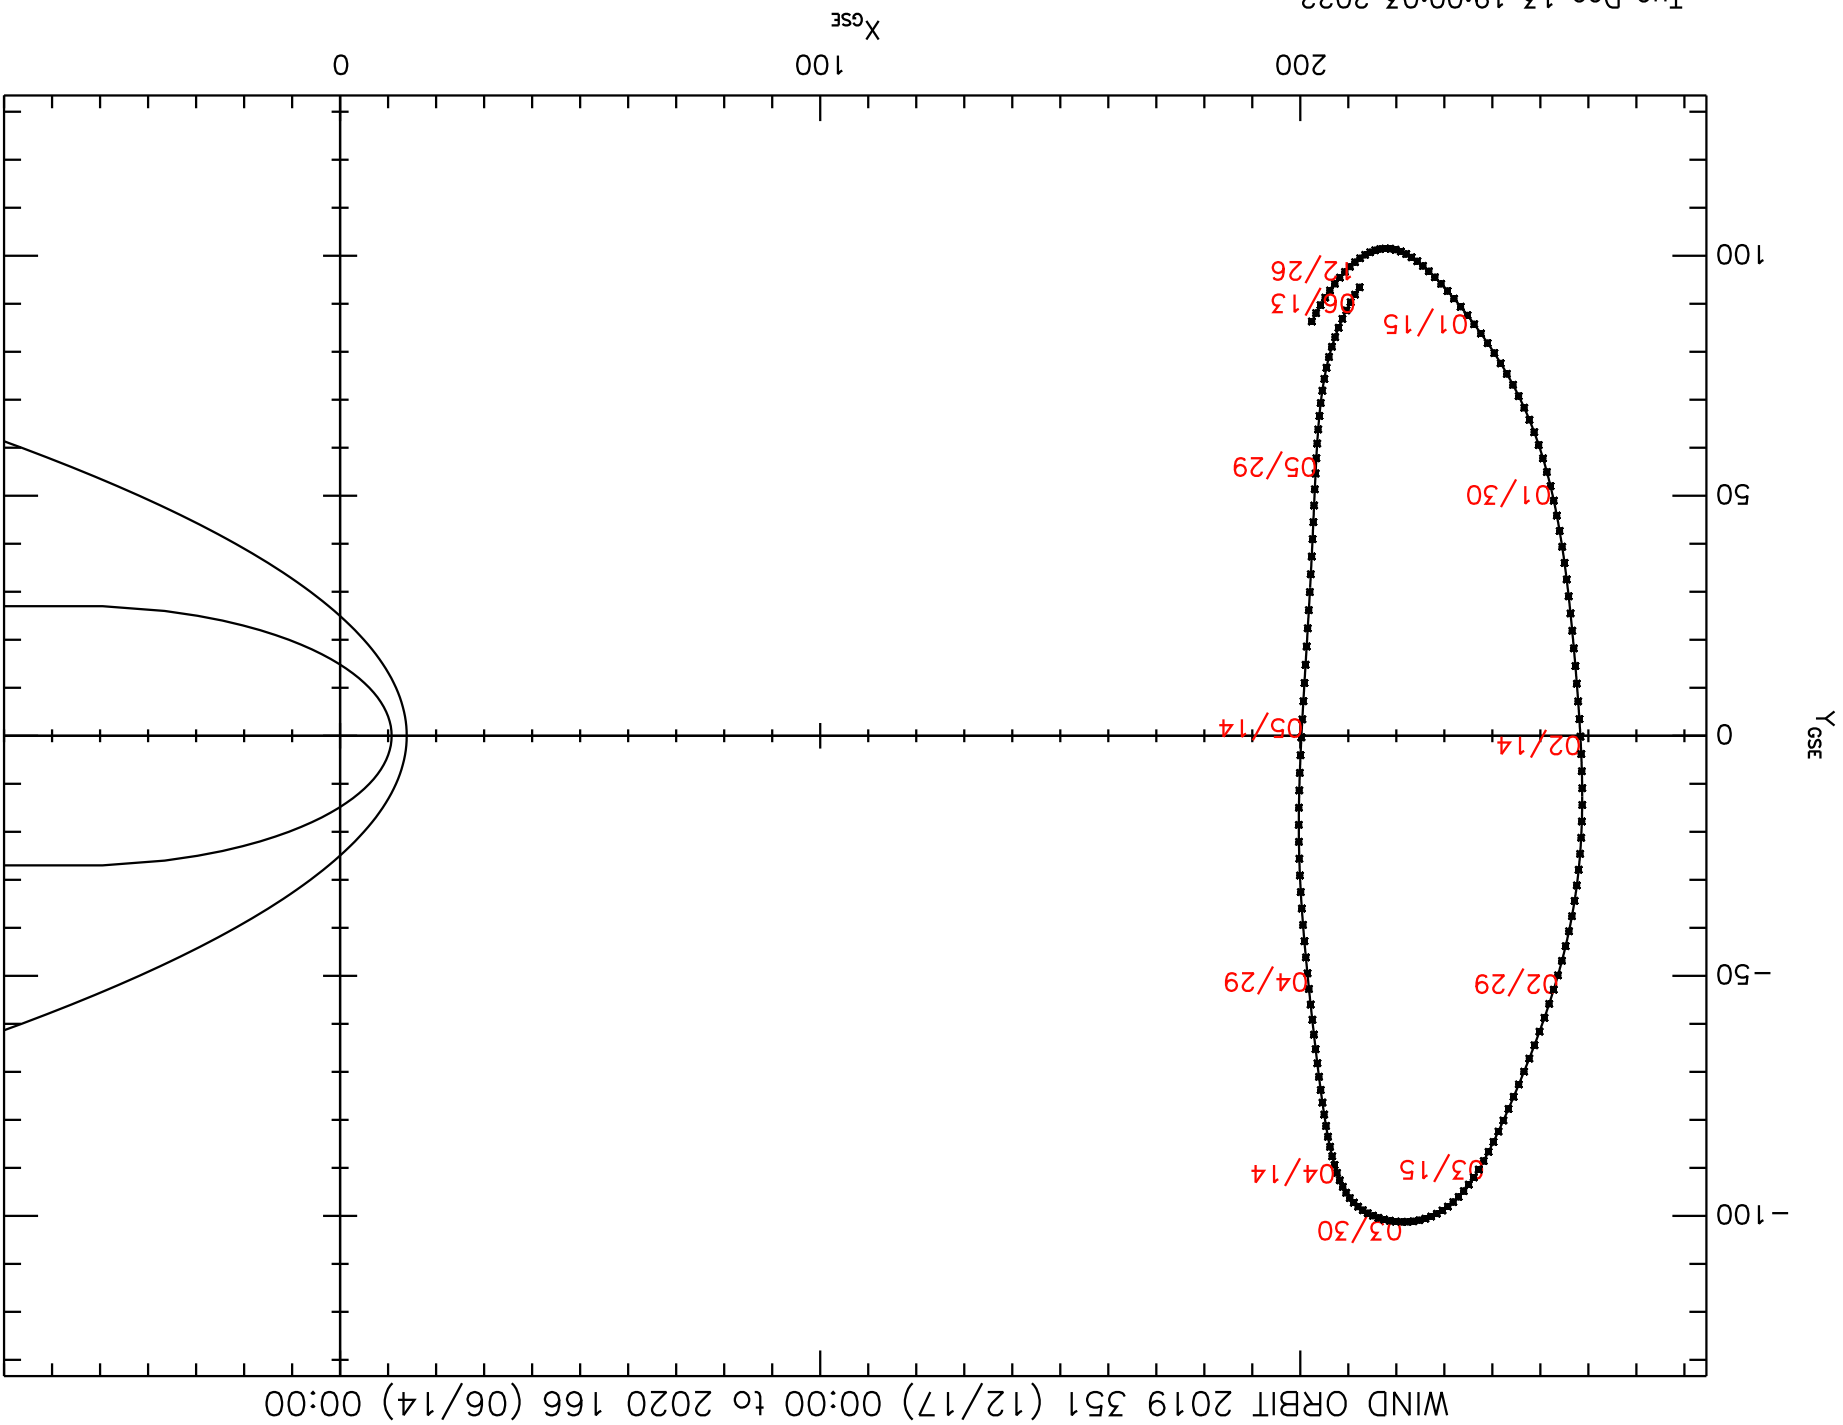

Tue Dec 13 19:00:03 2022

X_{GSE}

Y_{GSE}

WIND ORBIT 2019 351 (12/17) 00:00 to 2020 166 (06/14) 00:00