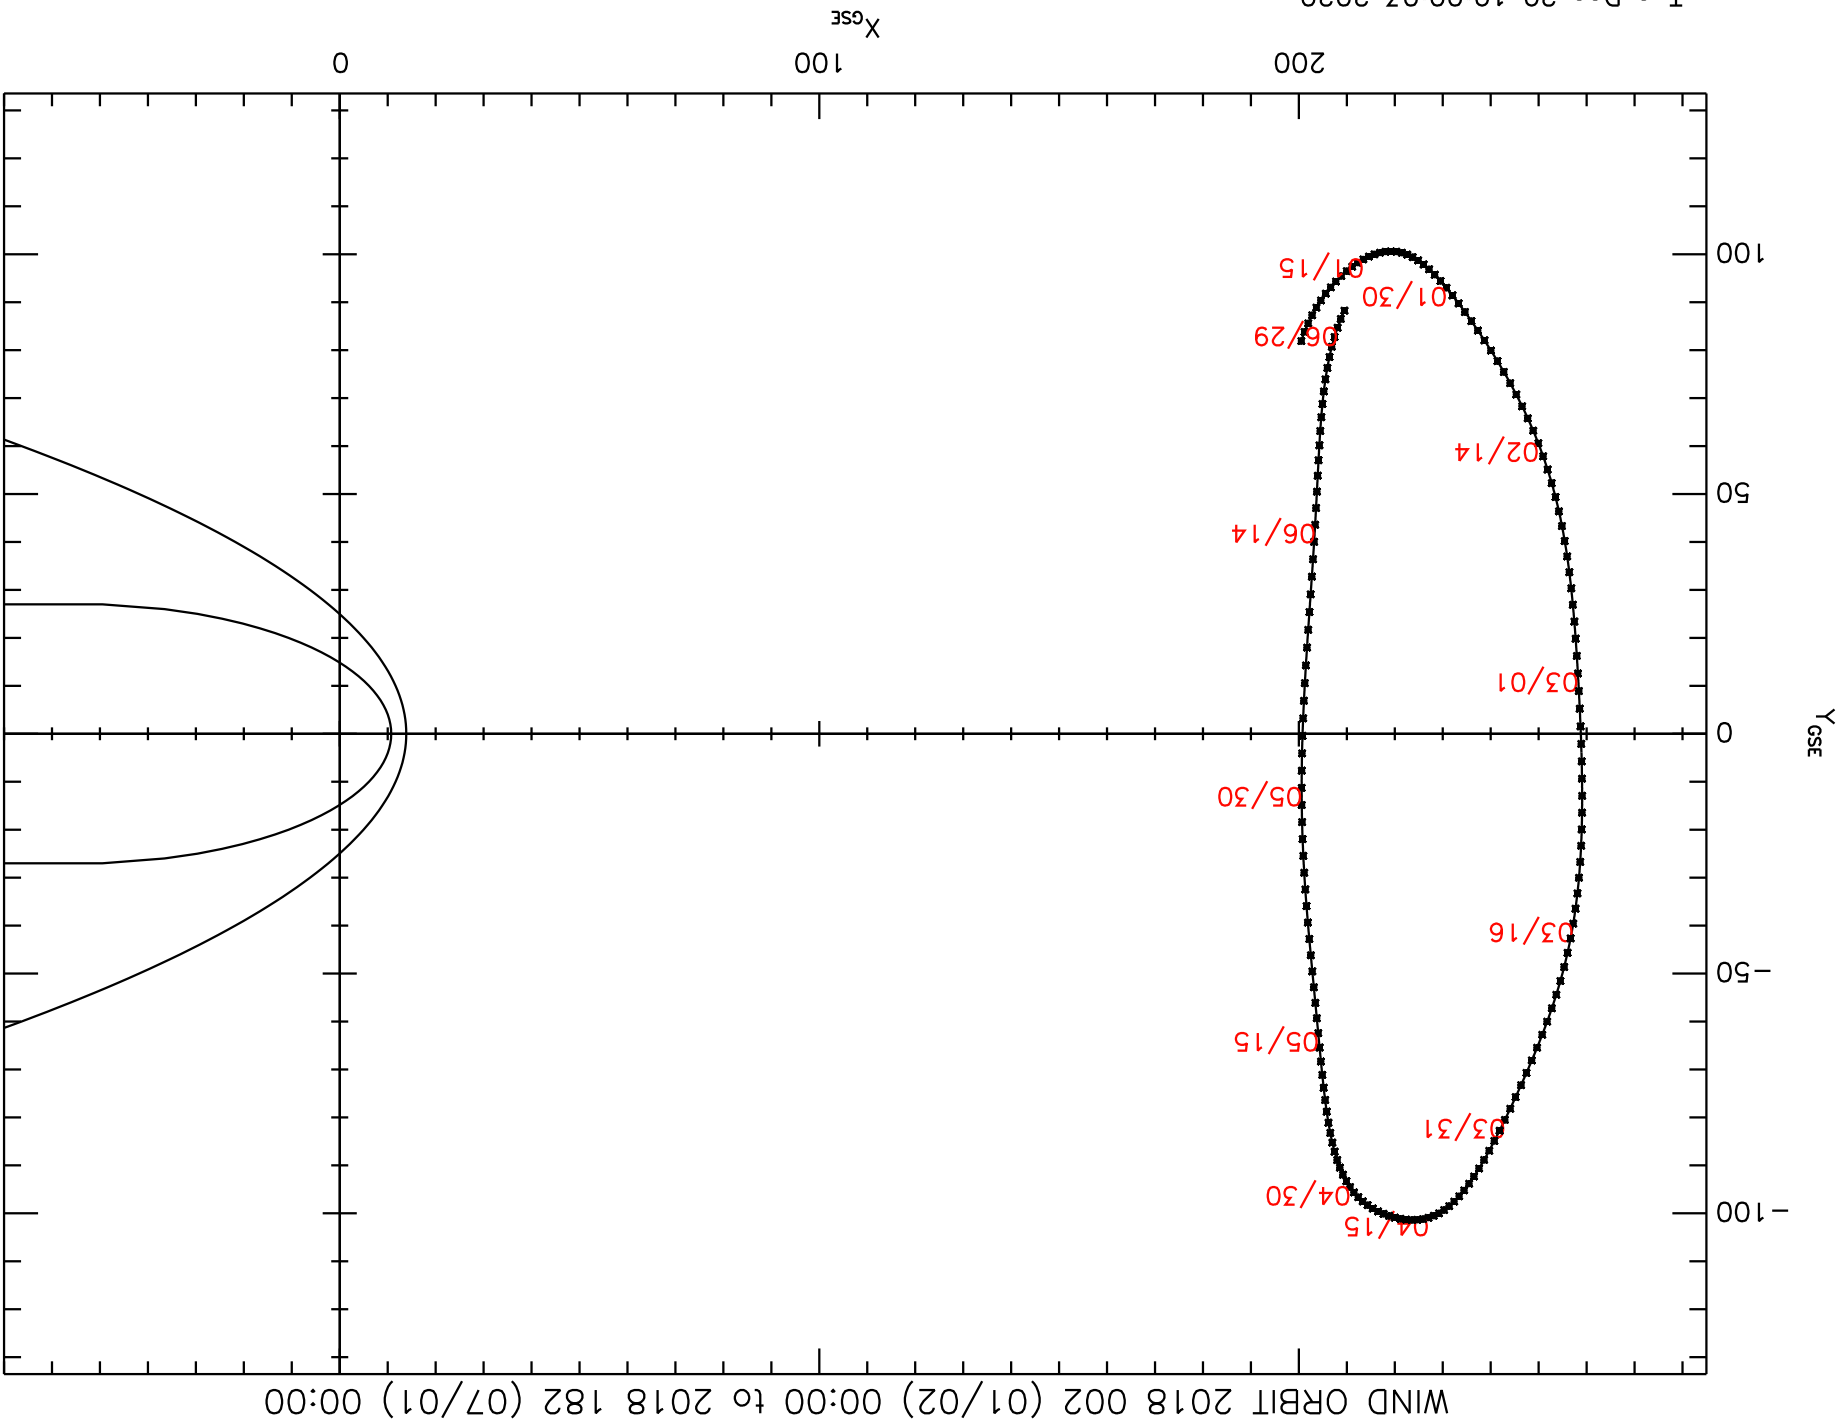

Tue Dec 29 19:00:03 2020

WIND ORBIT 2018 002 (01/02) 00:00 to 2018 182 (07/01) 00:00

X_{GSE}

Y_{GSE}