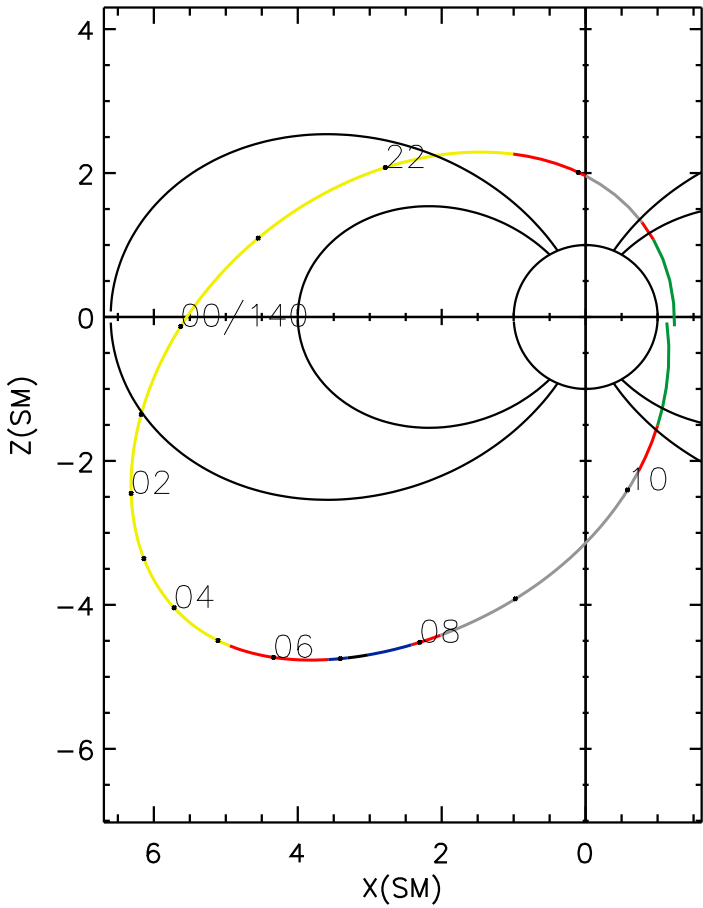

IMAGE orbit 2007 139 (05/19) 20:22 UT to 2007 140 (05/20) 10:38 UT

UT	20:00	23:00	2:00	5:00	8:00	11:00
RE	1.9	5.4	7.7	7.8	5.7	1.6
L	5.6	5.6	8.5	11.7	15.6	6.0
ILAT	65.0	65.1	70.0	73.0	75.3	66.0
MLAT	53.9	12.2	-18.4	-35.3	-52.8	59.1
MLT	21.1	9.9	10.0	9.6	8.9	20.7