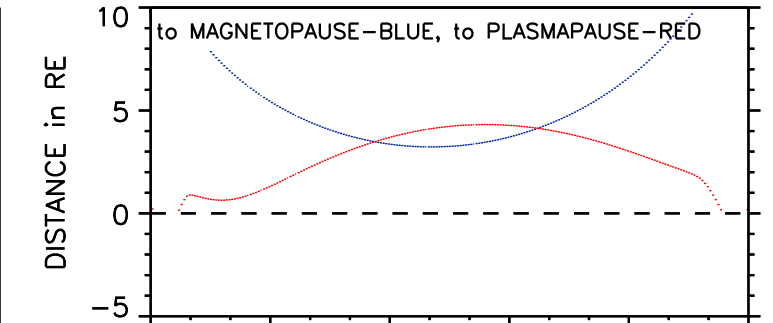

IMAGE orbit 2007 139 (05/19) 20:22 UT to 2007 140 (05/20) 10:38 UT

UT	20:00	23:00	2:00	5:00	8:00	11:00
RE	1.9	5.4	7.7	7.8	5.7	1.6
L	5.6	5.6	8.5	11.7	15.6	6.0
ILAT	65.0	65.1	70.0	73.0	75.3	66.0
MLAT	53.9	12.2	-18.4	-35.3	-52.8	59.1
MLT	21.1	9.9	10.0	9.6	8.9	20.7