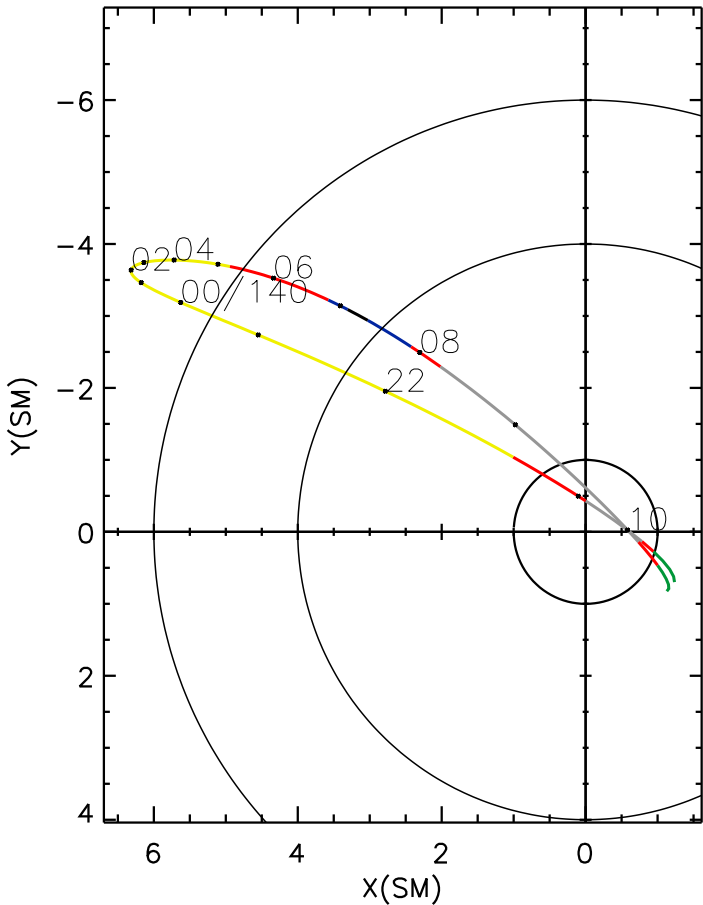

IMAGE orbit 2007 139 (05/19) 20:22 UT to 2007 140 (05/20) 10:38 UT

UT	20:00	23:00	2:00	5:00	8:00	11:00
RE	1.9	5.4	7.7	7.8	5.7	1.6
L	5.6	5.6	8.5	11.7	15.6	6.0
ILAT	65.0	65.1	70.0	73.0	75.3	66.0
MLAT	53.9	12.2	-18.4	-35.3	-52.8	59.1
MLT	21.1	9.9	10.0	9.6	8.9	20.7