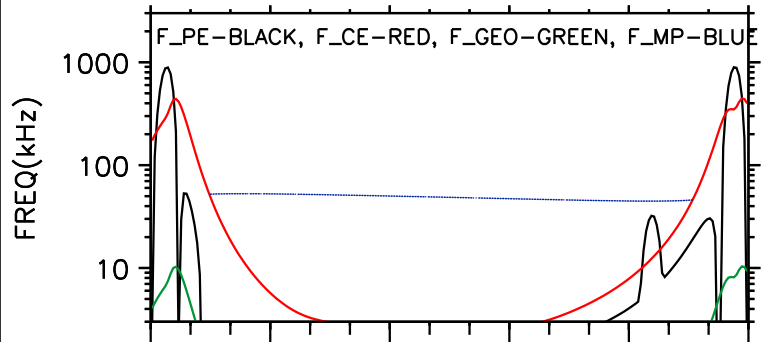

IMAGE orbit 2007 139 (05/19) 20:22 UT to 2007 140 (05/20) 10:38 UT

UT	20:00	23:00	2:00	5:00	8:00	11:00
RE	1.9	5.4	7.7	7.8	5.7	1.6
L	5.6	5.6	8.5	11.7	15.6	6.0
ILAT	65.0	65.1	70.0	73.0	75.3	66.0
MLAT	53.9	12.2	-18.4	-35.3	-52.8	59.1
MLT	21.1	9.9	10.0	9.6	8.9	20.7