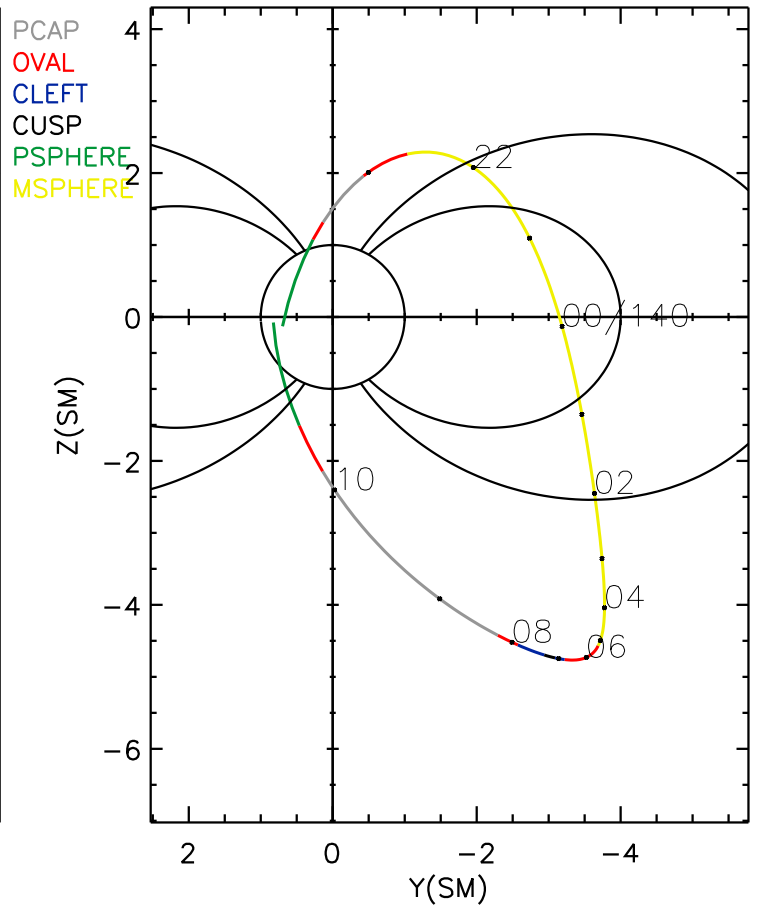

IMAGE orbit 2007 139 (05/19) 20:22 UT to 2007 140 (05/20) 10:38 UT

UT	20:00	23:00	2:00	5:00	8:00	11:00
RE	1.9	5.4	7.7	7.8	5.7	1.6
L	5.6	5.6	8.5	11.7	15.6	6.0
ILAT	65.0	65.1	70.0	73.0	75.3	66.0
MLAT	53.9	12.2	-18.4	-35.3	-52.8	59.1
MLT	21.1	9.9	10.0	9.6	8.9	20.7