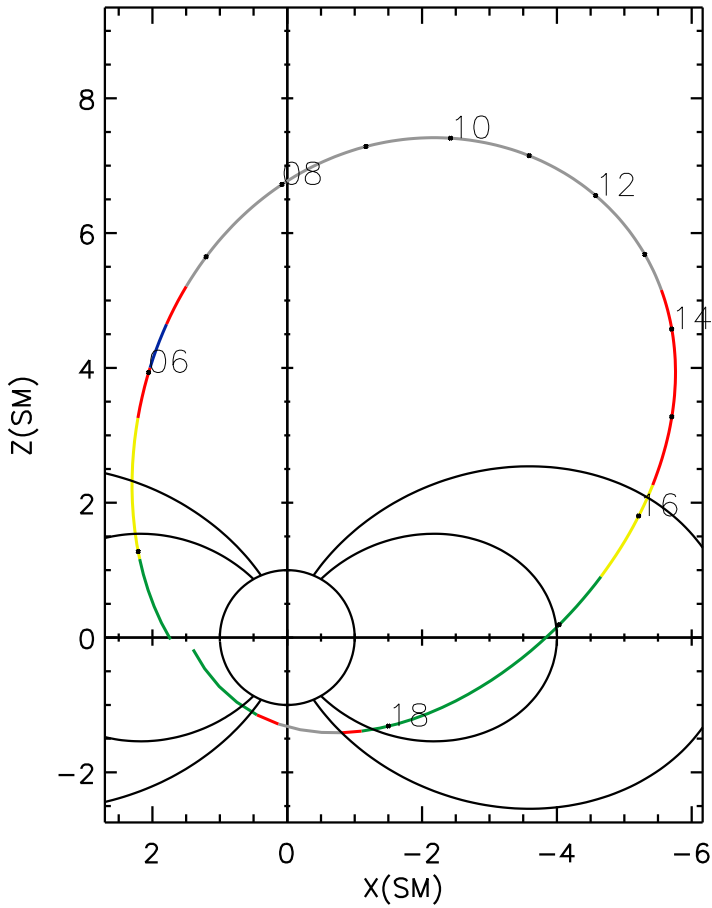

IMAGE orbit 2000 282 (10/08) 04:38 UT to 2000 282 (10/08) 18:42 UT

UT	4:00	7:00	10:00	13:00	16:00	19:00
RE	1.4	5.8	7.9	7.8	5.6	2.0
L	4.6	96.6	64.8	16.7	6.3	2.5
ILAT	62.2	84.2	82.9	75.8	66.4	51.2
MLAT	55.9	75.8	69.5	46.8	19.5	28.7
MLT	23.9	13.9	22.0	23.3	23.9	11.7