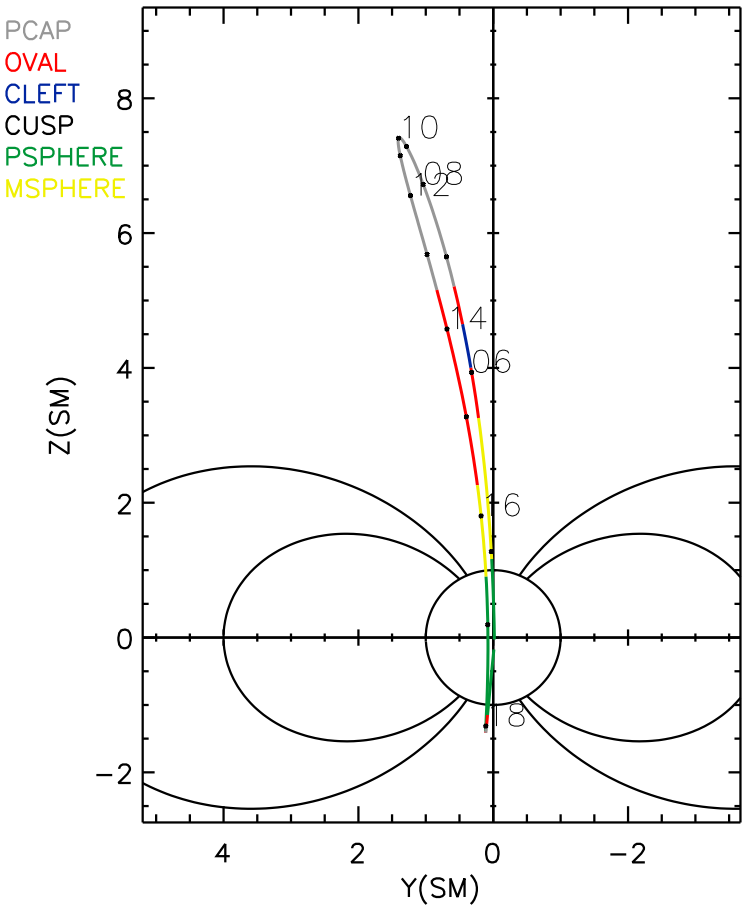

IMAGE orbit 2000 282 (10/08) 04:38 UT to 2000 282 (10/08) 18:42 UT

UT	4:00	7:00	10:00	13:00	16:00	19:00
RE	1.4	5.8	7.9	7.8	5.6	2.0
L	4.6	96.6	64.8	16.7	6.3	2.5
ILAT	62.2	84.2	82.9	75.8	66.4	51.2
MLAT	55.9	75.8	69.5	46.8	19.5	28.7
MLT	23.9	13.9	22.0	23.3	23.9	11.7