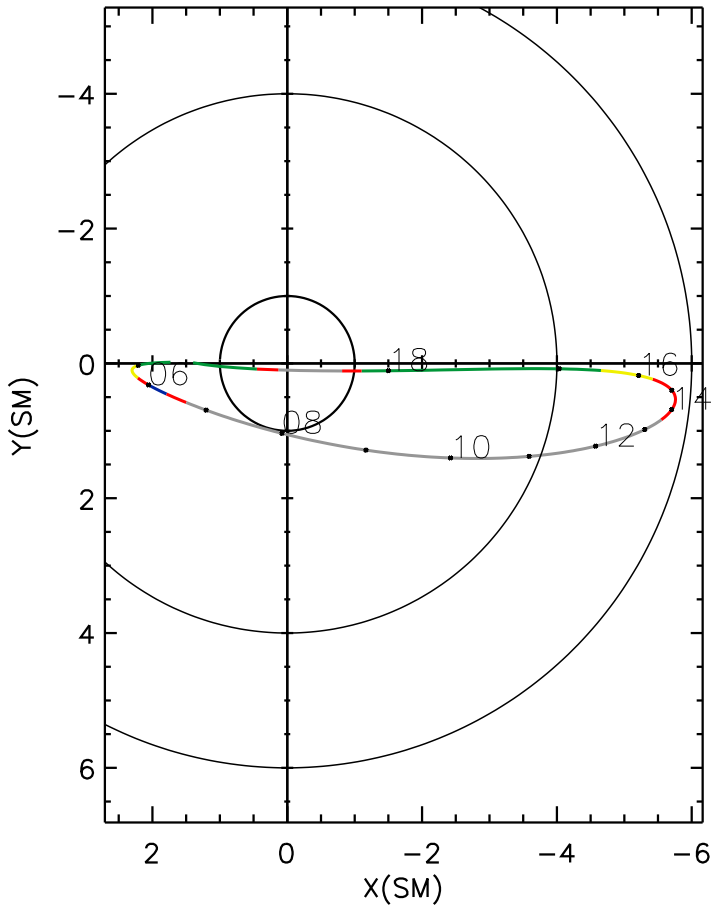

IMAGE orbit 2000 282 (10/08) 04:38 UT to 2000 282 (10/08) 18:42 UT

UT	4:00	7:00	10:00	13:00	16:00	19:00
RE	1.4	5.8	7.9	7.8	5.6	2.0
L	4.6	96.6	64.8	16.7	6.3	2.5
ILAT	62.2	84.2	82.9	75.8	66.4	51.2
MLAT	55.9	75.8	69.5	46.8	19.5	28.7
MLT	23.9	13.9	22.0	23.3	23.9	11.7