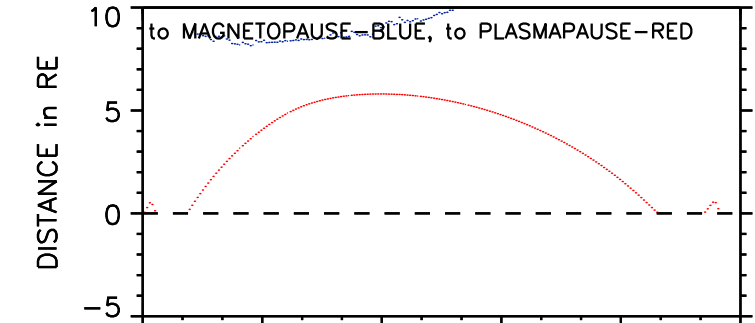

IMAGE orbit 2000 282 (10/08) 04:38 UT to 2000 282 (10/08) 18:42 UT

UT	4:00	7:00	10:00	13:00	16:00	19:00
RE	1.4	5.8	7.9	7.8	5.6	2.0
L	4.6	96.6	64.8	16.7	6.3	2.5
ILAT	62.2	84.2	82.9	75.8	66.4	51.2
MLAT	55.9	75.8	69.5	46.8	19.5	28.7
MLT	23.9	13.9	22.0	23.3	23.9	11.7