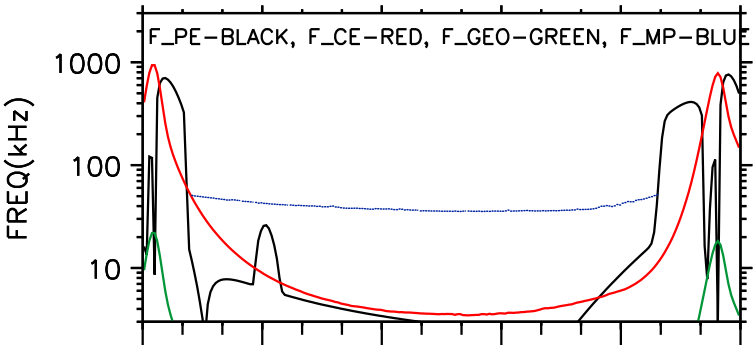

IMAGE orbit 2000 282 (10/08) 04:38 UT to 2000 282 (10/08) 18:42 UT

UT	4:00	7:00	10:00	13:00	16:00	19:00
RE	1.4	5.8	7.9	7.8	5.6	2.0
L	4.6	96.6	64.8	16.7	6.3	2.5
ILAT	62.2	84.2	82.9	75.8	66.4	51.2
MLAT	55.9	75.8	69.5	46.8	19.5	28.7
MLT	23.9	13.9	22.0	23.3	23.9	11.7