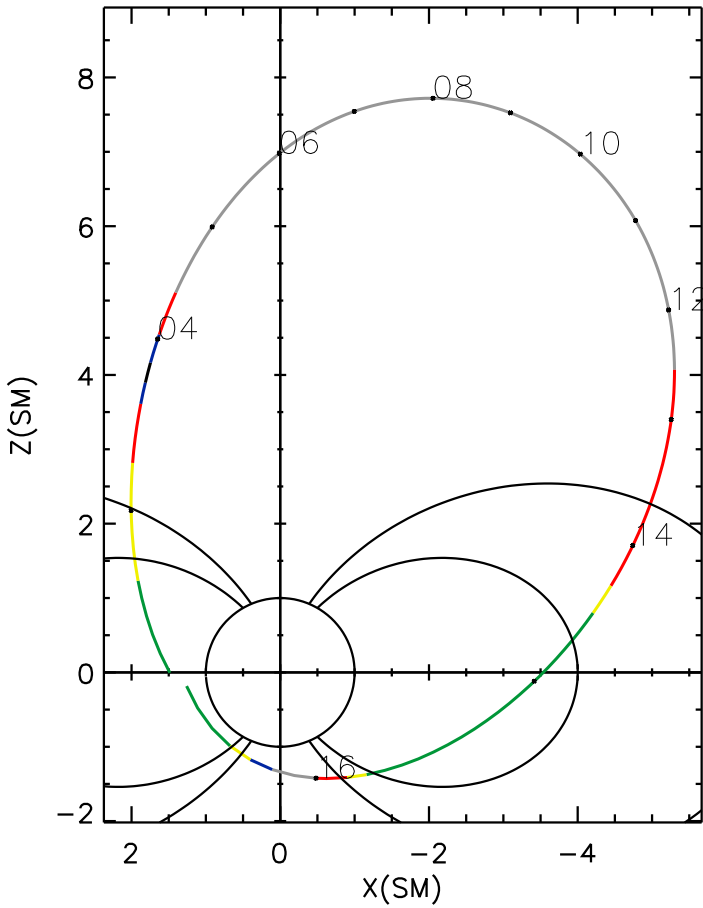

IMAGE orbit 2000 256 (09/12) 02:22 UT to 2000 256 (09/12) 16:28 UT

UT	2:00	5:00	8:00	11:00	14:00	17:00
RE	1.2	6.0	8.0	7.8	5.3	2.5
L	8.5	244.8	124.3	20.3	6.0	6.7
ILAT	69.9	86.3	84.9	77.2	65.8	67.2
MLAT	67.8	81.0	75.3	51.8	19.4	52.3
MLT	15.0	12.3	0.2	0.6	1.2	13.8