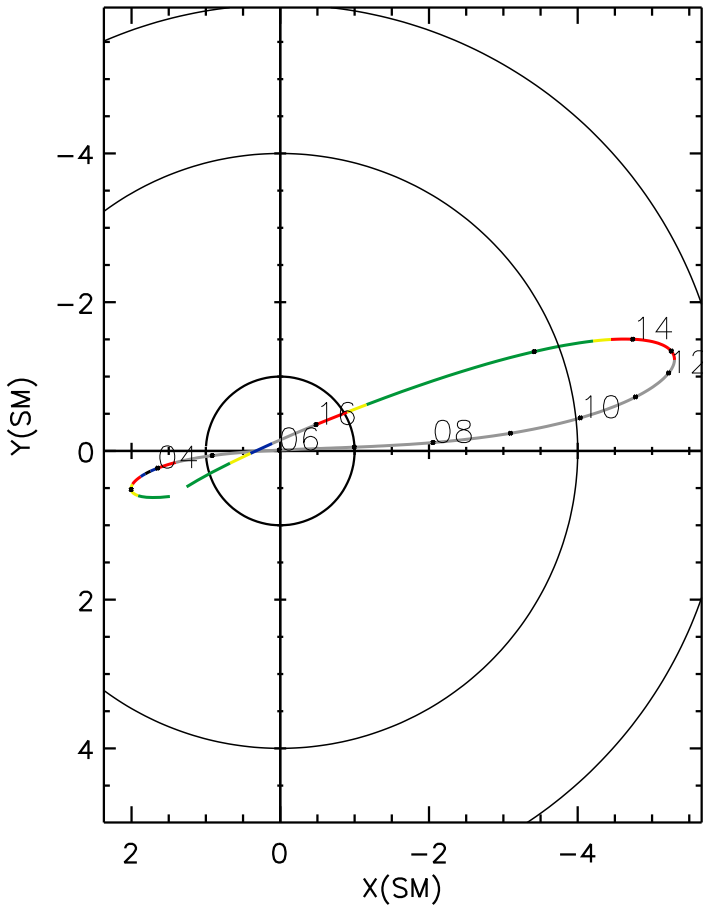

IMAGE orbit 2000 256 (09/12) 02:22 UT to 2000 256 (09/12) 16:28 UT

UT	2:00	5:00	8:00	11:00	14:00	17:00
RE	1.2	6.0	8.0	7.8	5.3	2.5
L	8.5	244.8	124.3	20.3	6.0	6.7
ILAT	69.9	86.3	84.9	77.2	65.8	67.2
MLAT	67.8	81.0	75.3	51.8	19.4	52.3
MLT	15.0	12.3	0.2	0.6	1.2	13.8