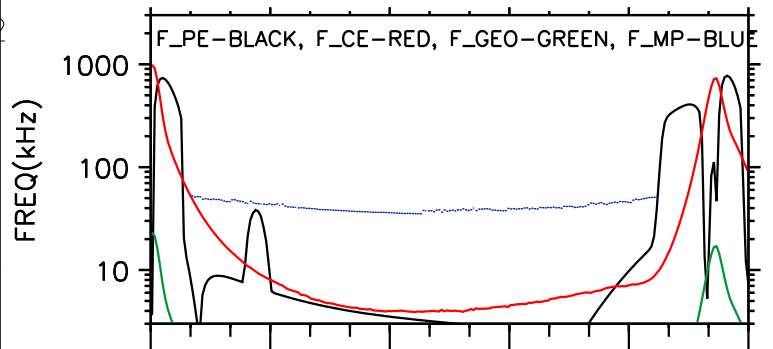

IMAGE orbit 2000 256 (09/12) 02:22 UT to 2000 256 (09/12) 16:28 UT

UT	2:00	5:00	8:00	11:00	14:00	17:00
RE	1.2	6.0	8.0	7.8	5.3	2.5
L	8.5	244.8	124.3	20.3	6.0	6.7
ILAT	69.9	86.3	84.9	77.2	65.8	67.2
MLAT	67.8	81.0	75.3	51.8	19.4	52.3
MLT	15.0	12.3	0.2	0.6	1.2	13.8