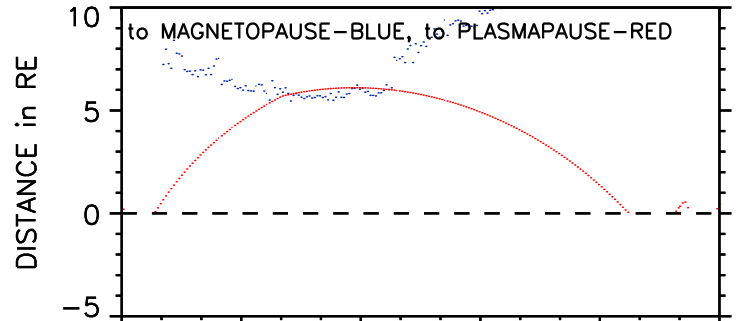

IMAGE orbit 2000 256 (09/12) 02:22 UT to 2000 256 (09/12) 16:28 UT

UT	2:00	5:00	8:00	11:00	14:00	17:00
RE	1.2	6.0	8.0	7.8	5.3	2.5
L	8.5	244.8	124.3	20.3	6.0	6.7
ILAT	69.9	86.3	84.9	77.2	65.8	67.2
MLAT	67.8	81.0	75.3	51.8	19.4	52.3
MLT	15.0	12.3	0.2	0.6	1.2	13.8