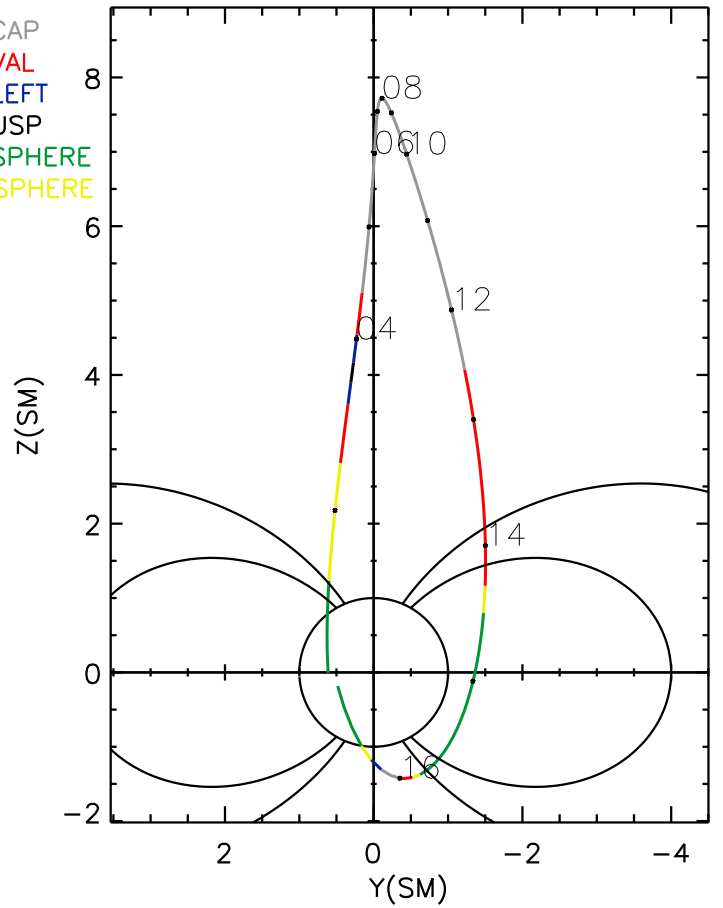

IMAGE orbit 2000 256 (09/12) 02:22 UT to 2000 256 (09/12) 16:28 UT

UT	2:00	5:00	8:00	11:00	14:00	17:00
RE	1.2	6.0	8.0	7.8	5.3	2.5
L	8.5	244.8	124.3	20.3	6.0	6.7
ILAT	69.9	86.3	84.9	77.2	65.8	67.2
MLAT	67.8	81.0	75.3	51.8	19.4	52.3
MLT	15.0	12.3	0.2	0.6	1.2	13.8