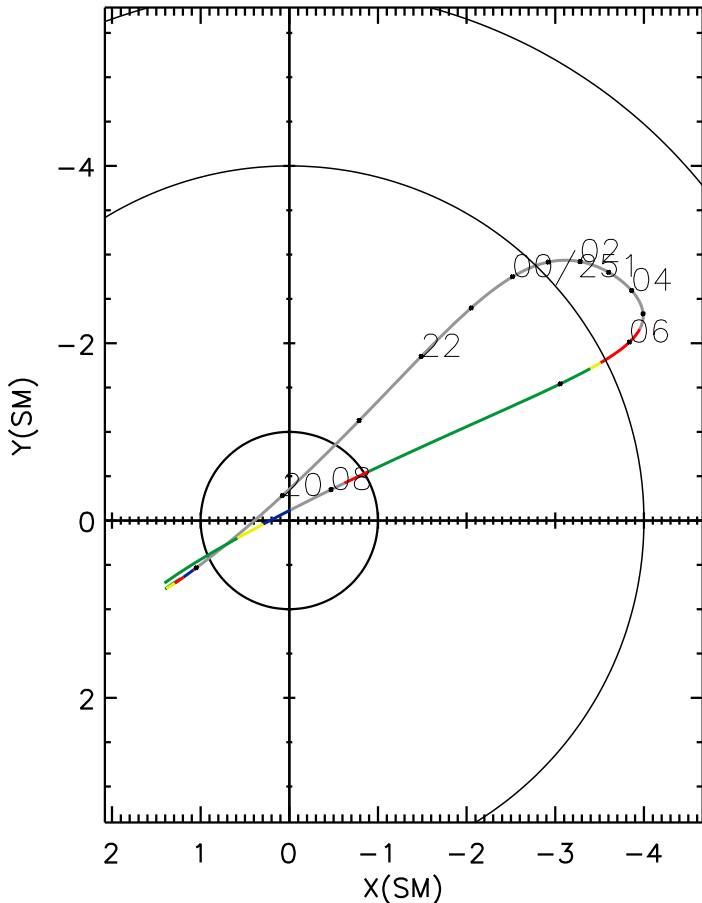

IMAGE orbit 2000 250 (09/06) 18:10 UT to 2000 251 (09/07) 08:30 UT

| UT   | 18:00 | 21:00 | 0:00 | 3:00 | 6:00 | 9:00 |
|------|-------|-------|------|------|------|------|
| RE   | 1.2   | 6.1   | 8.0  | 7.7  | 5.2  | 2.6  |
| L    | 1.7   | 127.8 | 37.2 | 22.3 | 7.4  | 4.2  |
| ILAT | 40.0  | 84.9  | 80.6 | 77.8 | 68.4 | 60.6 |
| MLAT | 31.8  | 77.4  | 62.4 | 53.9 | 33.0 | 37.4 |
| MLT  | 13.8  | 3.7   | 3.2  | 2.5  | 1.8  | 14.1 |