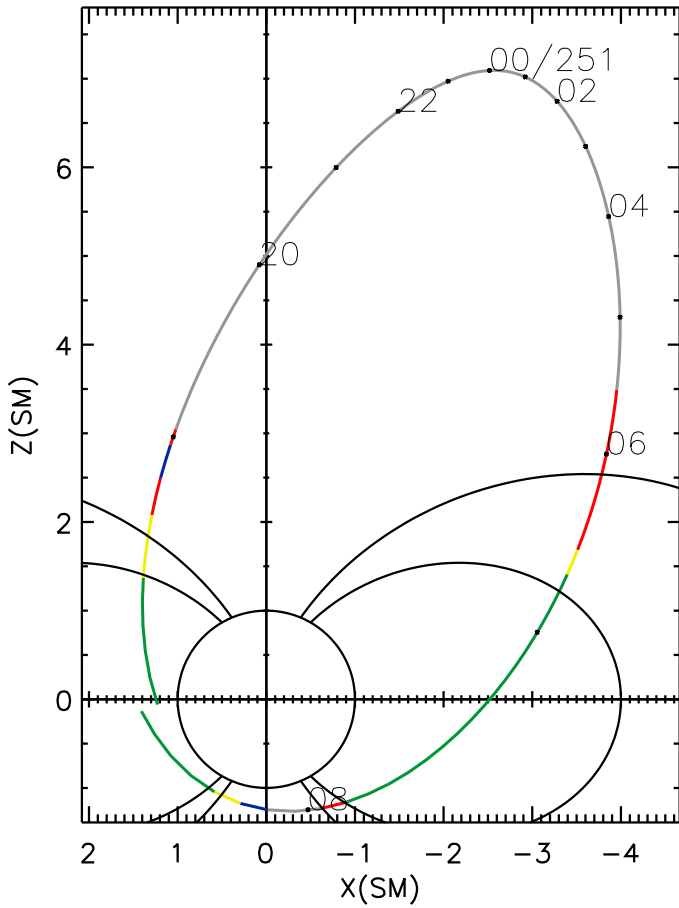

IMAGE orbit 2000 250 (09/06) 18:10 UT to 2000 251 (09/07) 08:30 UT

| UT   | 18:00 | 21:00 | 0:00 | 3:00 | 6:00 | 9:00 |
|------|-------|-------|------|------|------|------|
| RE   | 1.2   | 6.1   | 8.0  | 7.7  | 5.2  | 2.6  |
| L    | 1.7   | 127.8 | 37.2 | 22.3 | 7.4  | 4.2  |
| ILAT | 40.0  | 84.9  | 80.6 | 77.8 | 68.4 | 60.6 |
| MLAT | 31.8  | 77.4  | 62.4 | 53.9 | 33.0 | 37.4 |
| MLT  | 13.8  | 3.7   | 3.2  | 2.5  | 1.8  | 14.1 |