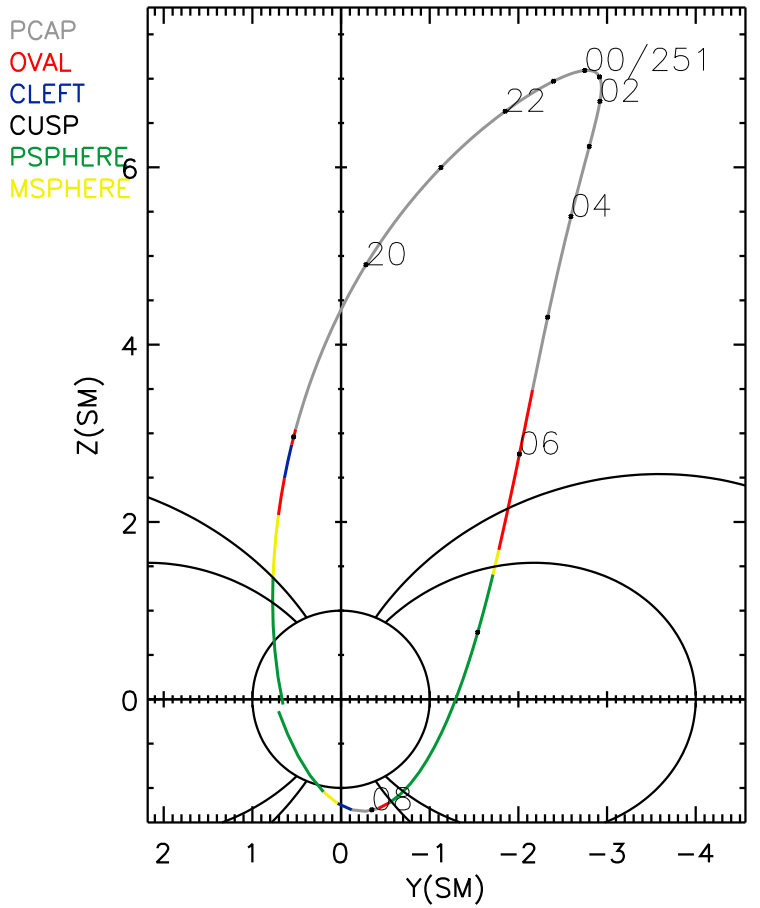

IMAGE orbit 2000 250 (09/06) 18:10 UT to 2000 251 (09/07) 08:30 UT

| UT   | 18:00 | 21:00 | 0:00 | 3:00 | 6:00 | 9:00 |
|------|-------|-------|------|------|------|------|
| RE   | 1.2   | 6.1   | 8.0  | 7.7  | 5.2  | 2.6  |
| L    | 1.7   | 127.8 | 37.2 | 22.3 | 7.4  | 4.2  |
| ILAT | 40.0  | 84.9  | 80.6 | 77.8 | 68.4 | 60.6 |
| MLAT | 31.8  | 77.4  | 62.4 | 53.9 | 33.0 | 37.4 |
| MLT  | 13.8  | 3.7   | 3.2  | 2.5  | 1.8  | 14.1 |