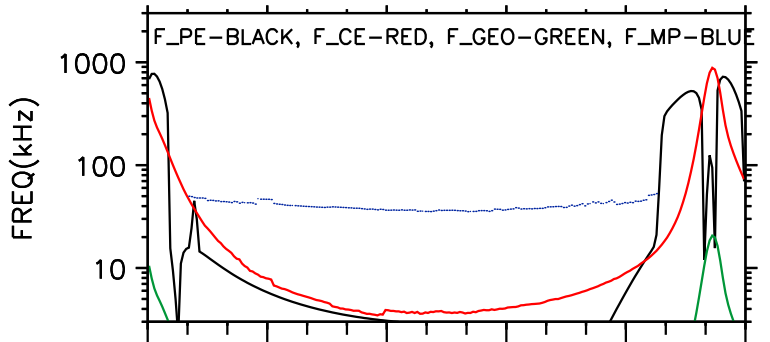

IMAGE orbit 2000 250 (09/06) 18:10 UT to 2000 251 (09/07) 08:30 UT

| UT   | 18:00 | 21:00 | 0:00 | 3:00 | 6:00 | 9:00 |
|------|-------|-------|------|------|------|------|
| RE   | 1.2   | 6.1   | 8.0  | 7.7  | 5.2  | 2.6  |
| L    | 1.7   | 127.8 | 37.2 | 22.3 | 7.4  | 4.2  |
| ILAT | 40.0  | 84.9  | 80.6 | 77.8 | 68.4 | 60.6 |
| MLAT | 31.8  | 77.4  | 62.4 | 53.9 | 33.0 | 37.4 |
| MLT  | 13.8  | 3.7   | 3.2  | 2.5  | 1.8  | 14.1 |