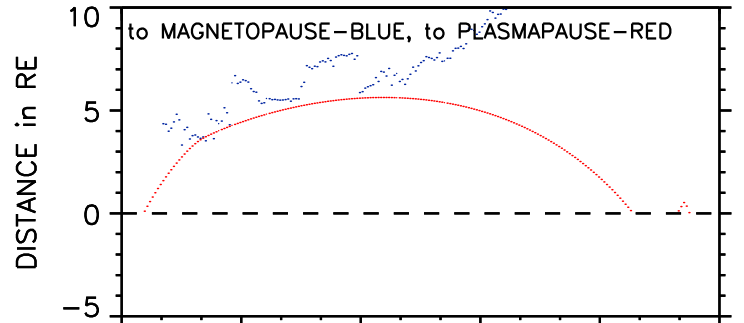

IMAGE orbit 2000 250 (09/06) 18:10 UT to 2000 251 (09/07) 08:30 UT

| UT   | 18:00 | 21:00 | 0:00 | 3:00 | 6:00 | 9:00 |
|------|-------|-------|------|------|------|------|
| RE   | 1.2   | 6.1   | 8.0  | 7.7  | 5.2  | 2.6  |
| L    | 1.7   | 127.8 | 37.2 | 22.3 | 7.4  | 4.2  |
| ILAT | 40.0  | 84.9  | 80.6 | 77.8 | 68.4 | 60.6 |
| MLAT | 31.8  | 77.4  | 62.4 | 53.9 | 33.0 | 37.4 |
| MLT  | 13.8  | 3.7   | 3.2  | 2.5  | 1.8  | 14.1 |