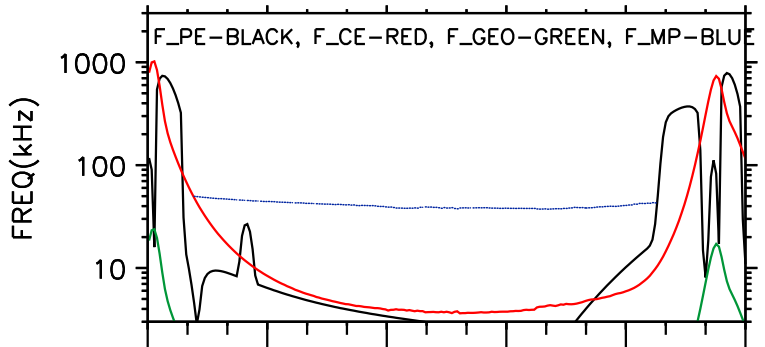

IMAGE orbit 2000 228 (08/15) 05:26 UT to 2000 228 (08/15) 19:32 UT

UT	5:00	8:00	11:00	14:00	17:00	20:00
RE	1.3	5.9	8.0	7.8	5.4	2.3
L	73.0	432.5	69.3	16.3	5.8	5.6
ILAT	83.3	87.2	83.1	75.7	65.4	65.0
MLAT	82.4	83.3	70.2	46.1	14.7	50.3
MLT	22.8	15.3	1.6	2.3	3.0	15.4