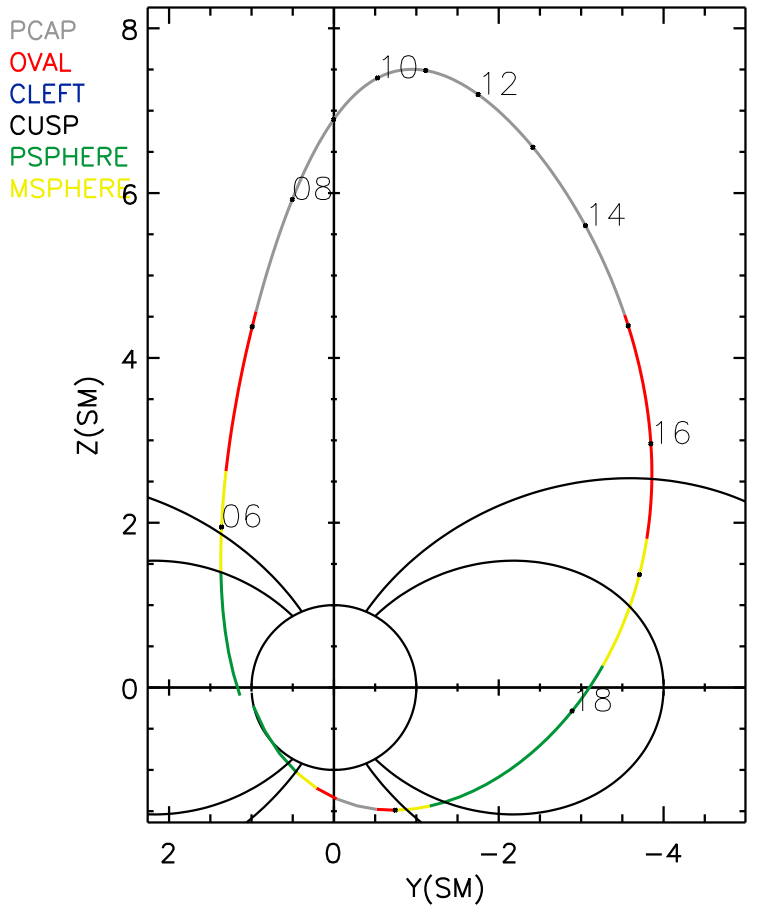

IMAGE orbit 2000 228 (08/15) 05:26 UT to 2000 228 (08/15) 19:32 UT

UT	5:00	8:00	11:00	14:00	17:00	20:00
RE	1.3	5.9	8.0	7.8	5.4	2.3
L	73.0	432.5	69.3	16.3	5.8	5.6
ILAT	83.3	87.2	83.1	75.7	65.4	65.0
MLAT	82.4	83.3	70.2	46.1	14.7	50.3
MLT	22.8	15.3	1.6	2.3	3.0	15.4