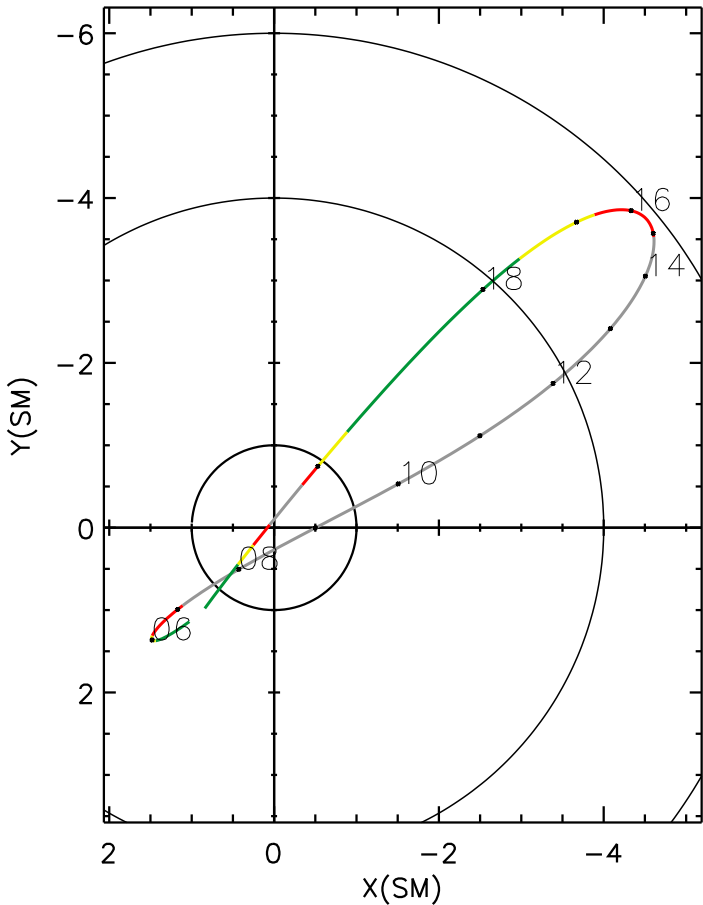

IMAGE orbit 2000 228 (08/15) 05:26 UT to 2000 228 (08/15) 19:32 UT

UT	5:00	8:00	11:00	14:00	17:00	20:00
RE	1.3	5.9	8.0	7.8	5.4	2.3
L	73.0	432.5	69.3	16.3	5.8	5.6
ILAT	83.3	87.2	83.1	75.7	65.4	65.0
MLAT	82.4	83.3	70.2	46.1	14.7	50.3
MLT	22.8	15.3	1.6	2.3	3.0	15.4