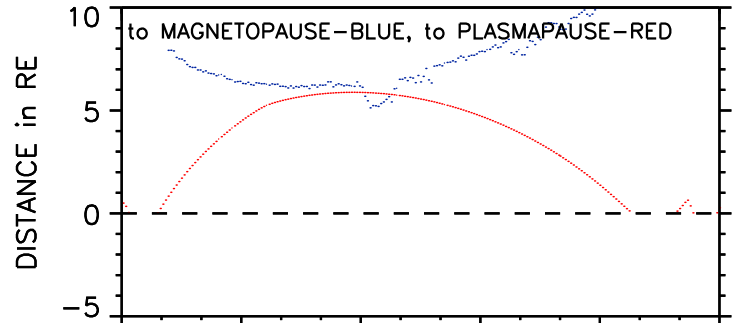

IMAGE orbit 2000 228 (08/15) 05:26 UT to 2000 228 (08/15) 19:32 UT

UT	5:00	8:00	11:00	14:00	17:00	20:00
RE	1.3	5.9	8.0	7.8	5.4	2.3
L	73.0	432.5	69.3	16.3	5.8	5.6
ILAT	83.3	87.2	83.1	75.7	65.4	65.0
MLAT	82.4	83.3	70.2	46.1	14.7	50.3
MLT	22.8	15.3	1.6	2.3	3.0	15.4