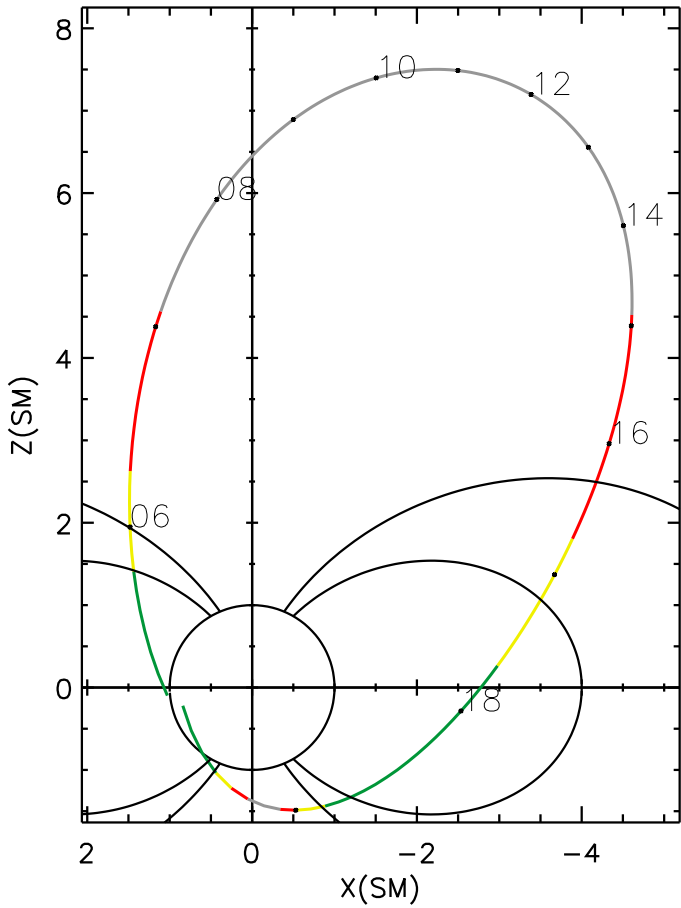

IMAGE orbit 2000 228 (08/15) 05:26 UT to 2000 228 (08/15) 19:32 UT

UT	5:00	8:00	11:00	14:00	17:00	20:00
RE	1.3	5.9	8.0	7.8	5.4	2.3
L	73.0	432.5	69.3	16.3	5.8	5.6
ILAT	83.3	87.2	83.1	75.7	65.4	65.0
MLAT	82.4	83.3	70.2	46.1	14.7	50.3
MLT	22.8	15.3	1.6	2.3	3.0	15.4