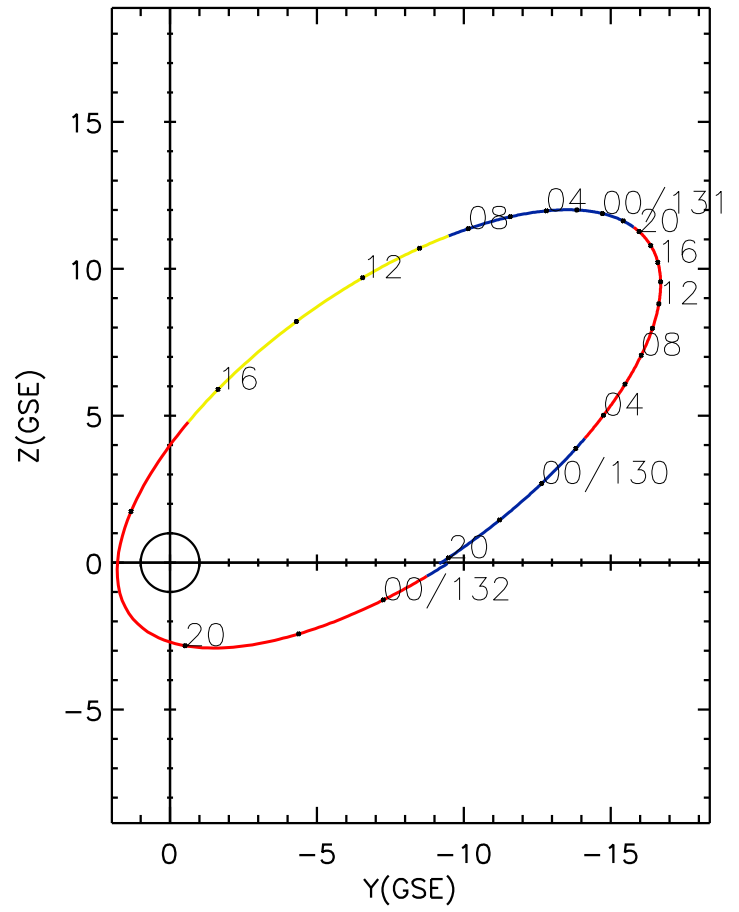

CLUSTER 2 orbit 2023 129 (05/09) 19:41 UT to 2023 132 (05/12) 01:56 UT

Tue May 26 19:44:04 2026