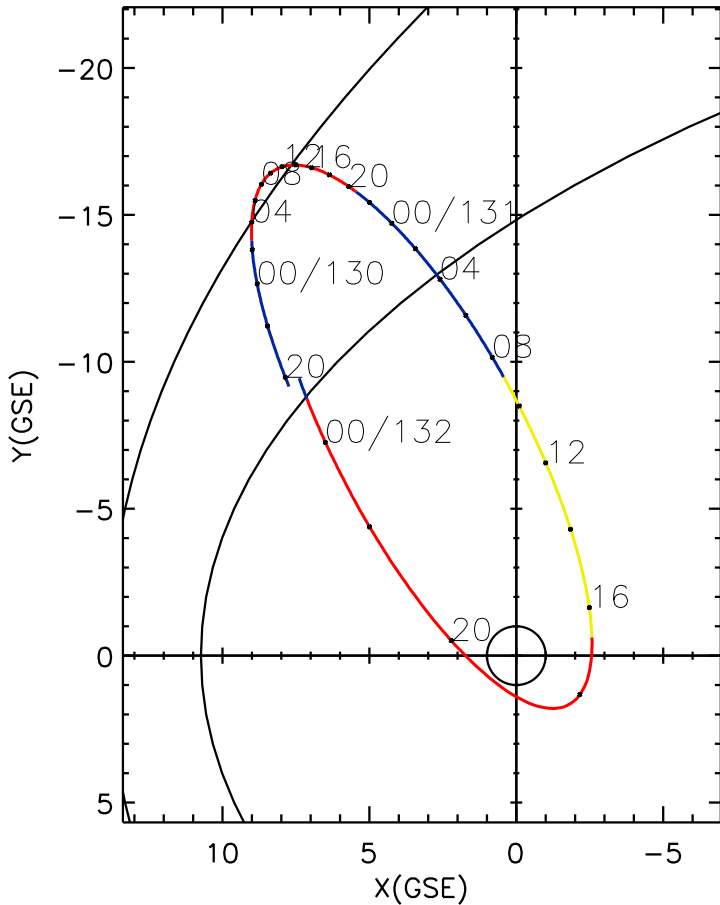

CLUSTER 2 orbit 2023 129 (05/09) 19:41 UT to 2023 132 (05/12) 01:56 UT

Tue May 26 19:44:04 2026