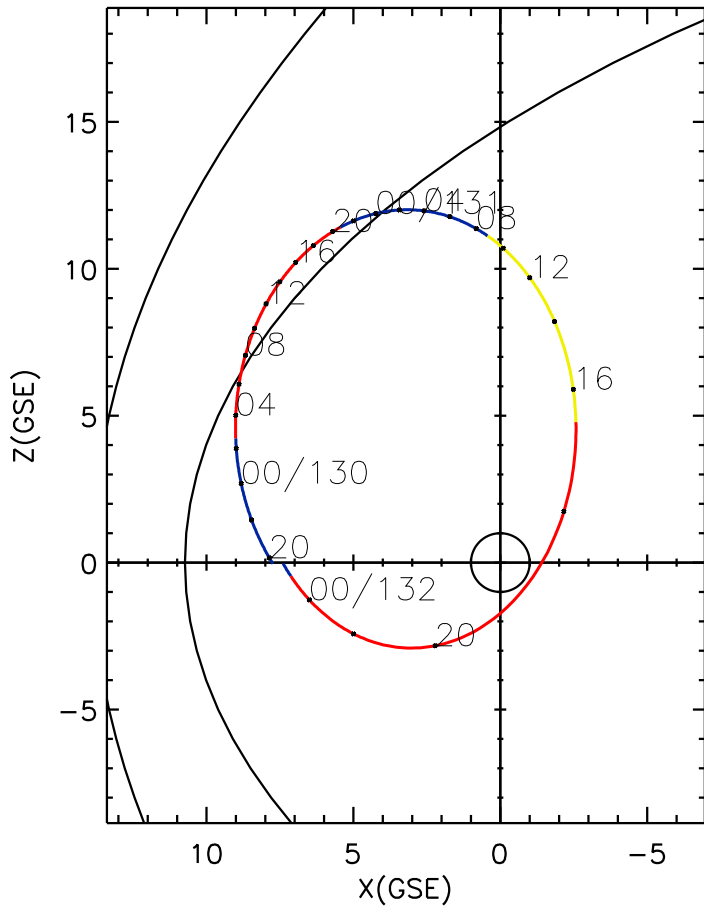

CLUSTER 2 orbit 2023 129 (05/09) 19:41 UT to 2023 132 (05/12) 01:56 UT

Tue May 26 19:44:04 2026