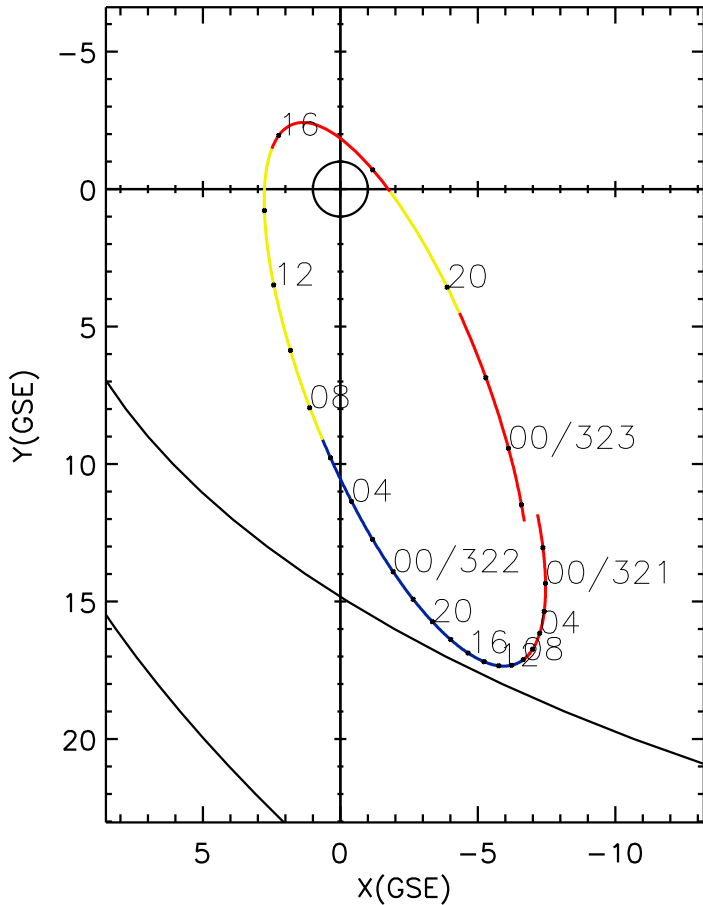

CLUSTER 2 orbit 2022 320 (11/16) 20:26 UT to 2022 323 (11/19) 02:41 UT

Wed Apr 13 19:28:55 2022