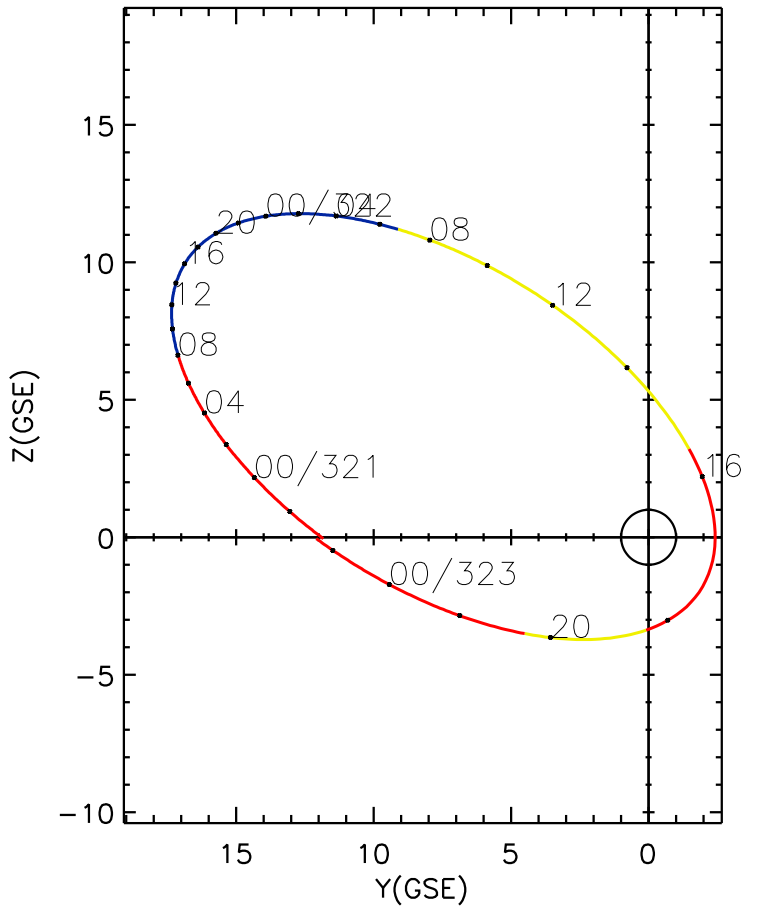

CLUSTER 2 orbit 2022 320 (11/16) 20:26 UT to 2022 323 (11/19) 02:41 UT

Wed Apr 13 19:28:55 2022