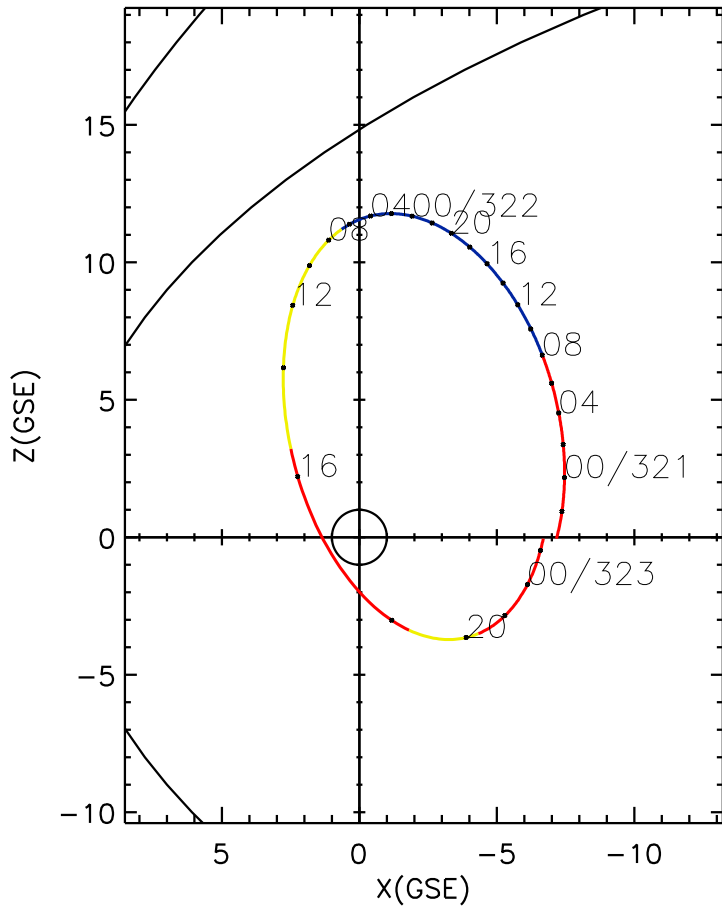

CLUSTER 2 orbit 2022 320 (11/16) 20:26 UT to 2022 323 (11/19) 02:41 UT

Wed Apr 13 19:28:55 2022