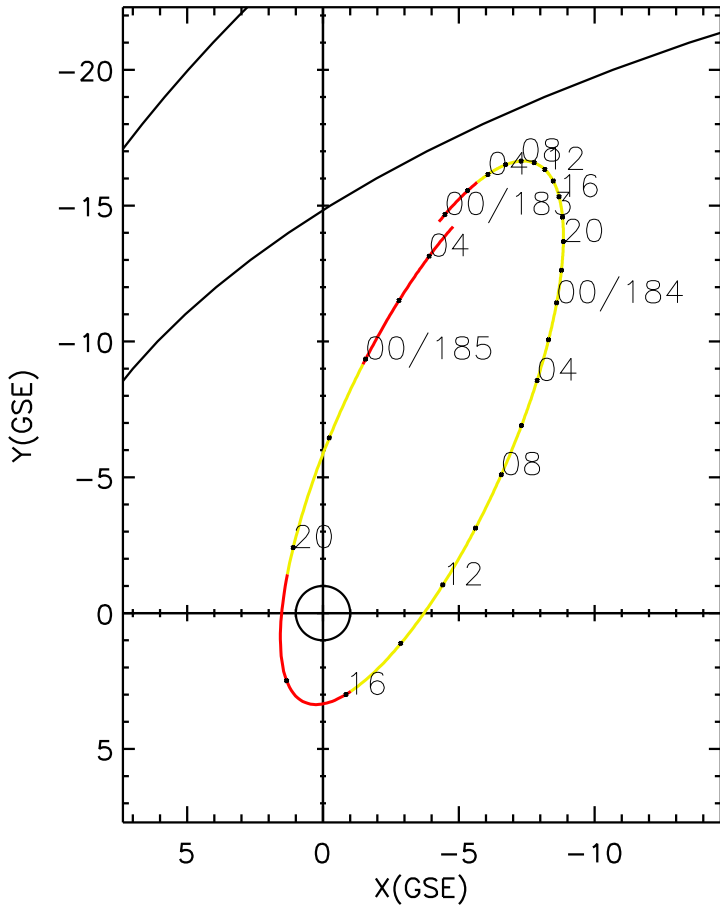

CLUSTER 2 orbit 2022 182 (07/01) 23:31 UT to 2022 185 (07/04) 05:46 UT

Wed Apr 13 19:28:40 2022