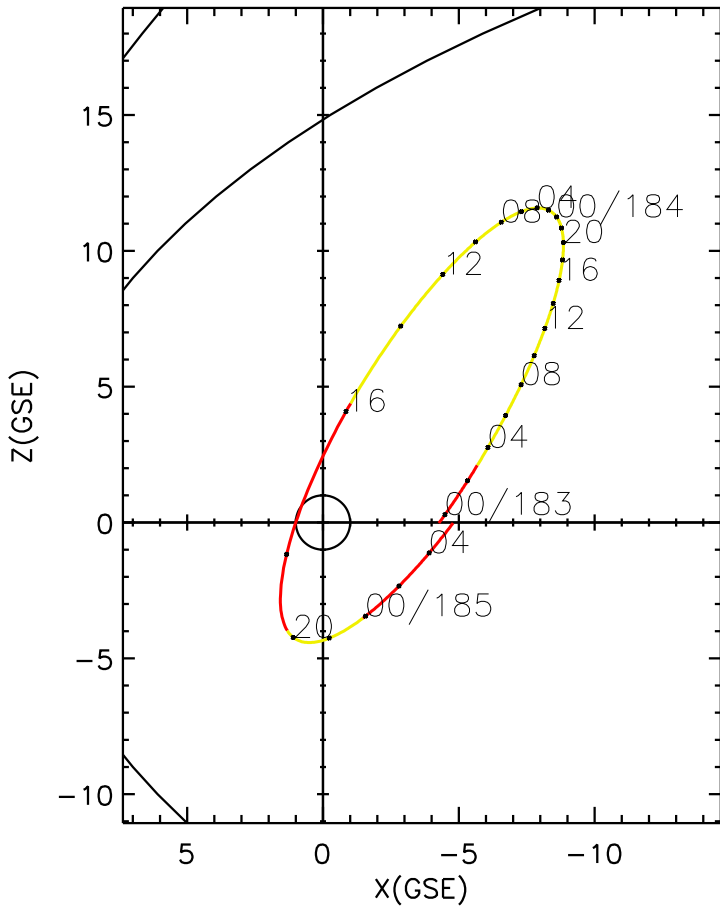

CLUSTER 2 orbit 2022 182 (07/01) 23:31 UT to 2022 185 (07/04) 05:46 UT

Wed Apr 13 19:28:40 2022