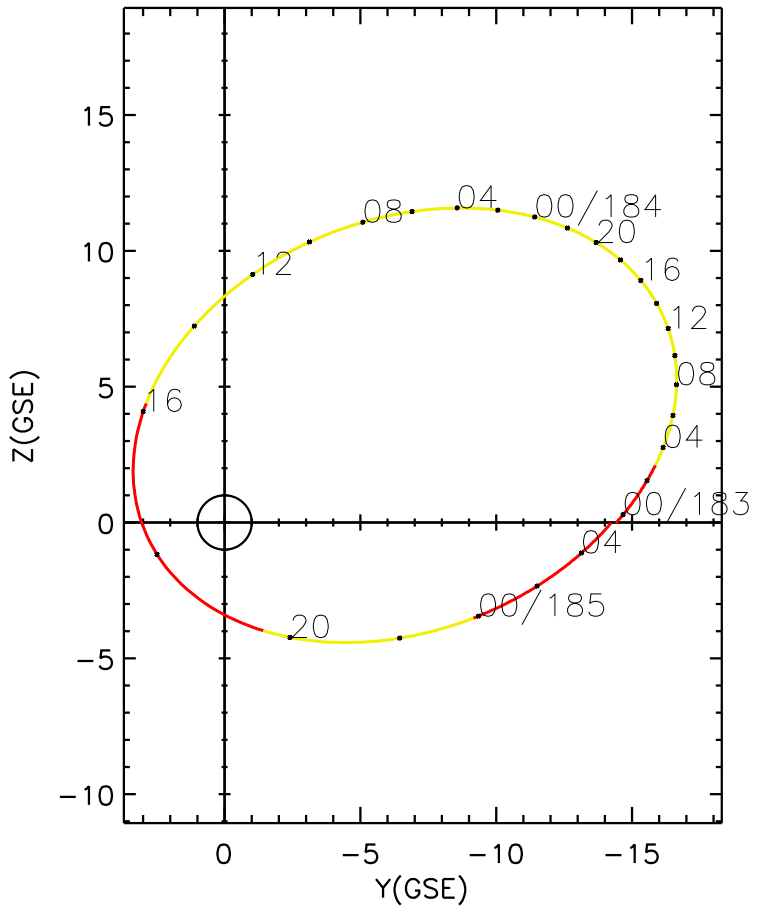

CLUSTER 2 orbit 2022 182 (07/01) 23:31 UT to 2022 185 (07/04) 05:46 UT

Wed Apr 13 19:28:40 2022