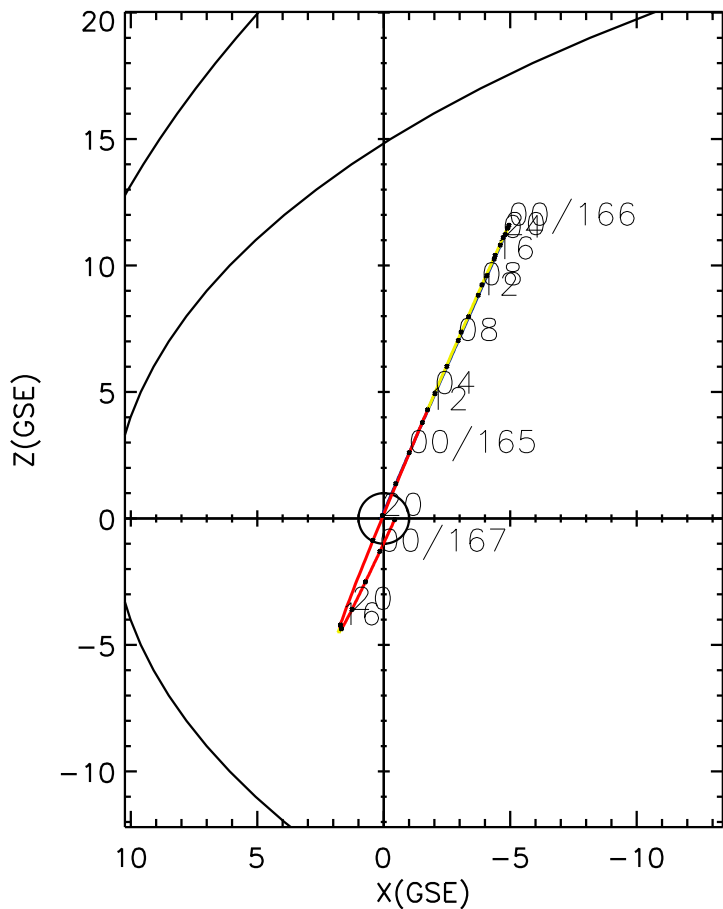

CLUSTER 2 orbit 2022 164 (06/13) 19:46 UT to 2022 167 (06/16) 02:01 UT

Sun May 24 19:41:55 2026