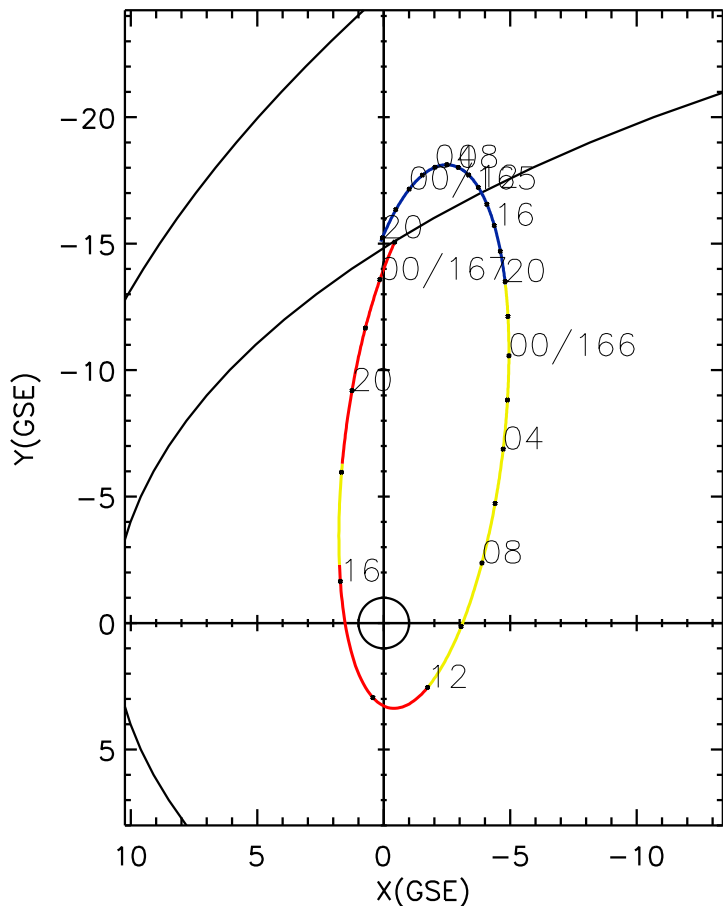

CLUSTER 2 orbit 2022 164 (06/13) 19:46 UT to 2022 167 (06/16) 02:01 UT

Sun May 24 19:41:55 2026