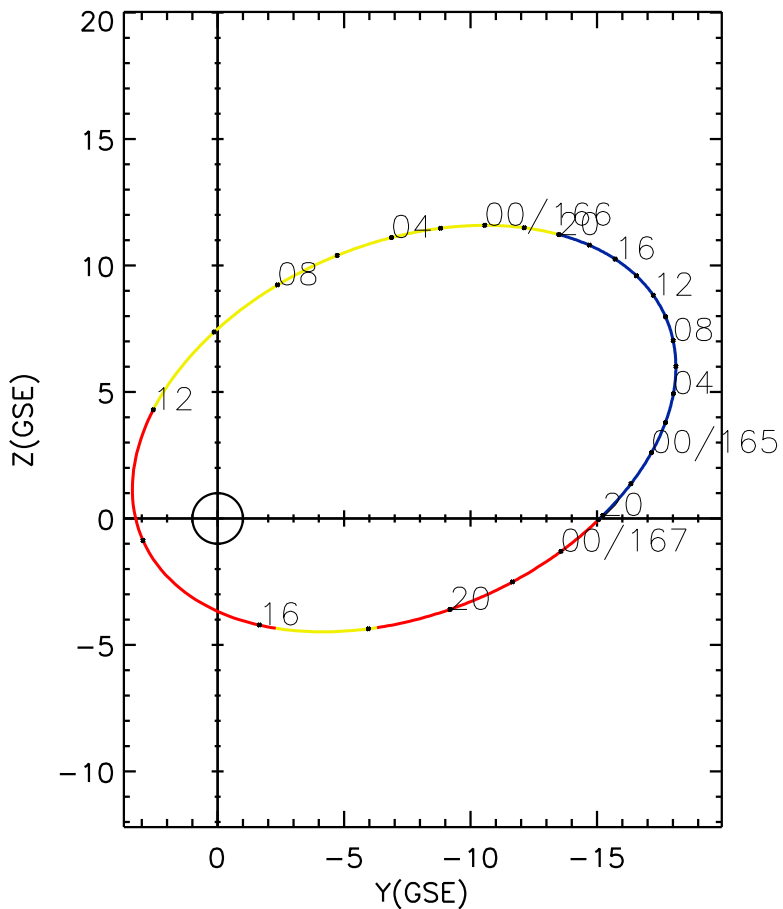

CLUSTER 2 orbit 2022 164 (06/13) 19:46 UT to 2022 167 (06/16) 02:01 UT

Sun May 24 19:41:55 2026