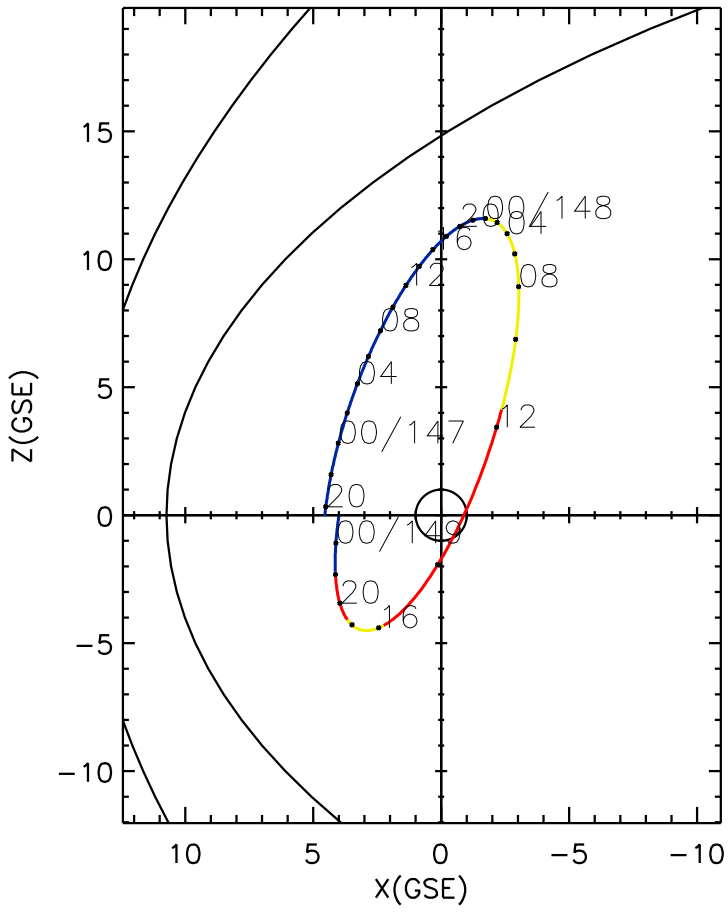

CLUSTER 2 orbit 2022 146 (05/26) 19:26 UT to 2022 149 (05/29) 01:41 UT

Wed Apr 13 19:28:36 2022