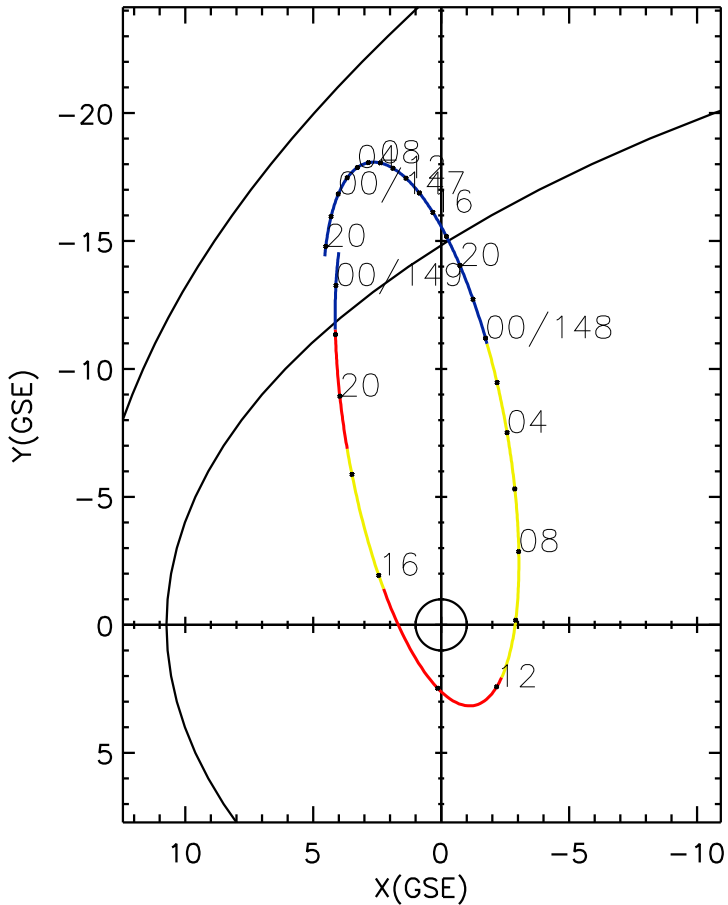

CLUSTER 2 orbit 2022 146 (05/26) 19:26 UT to 2022 149 (05/29) 01:41 UT

Wed Apr 13 19:28:36 2022