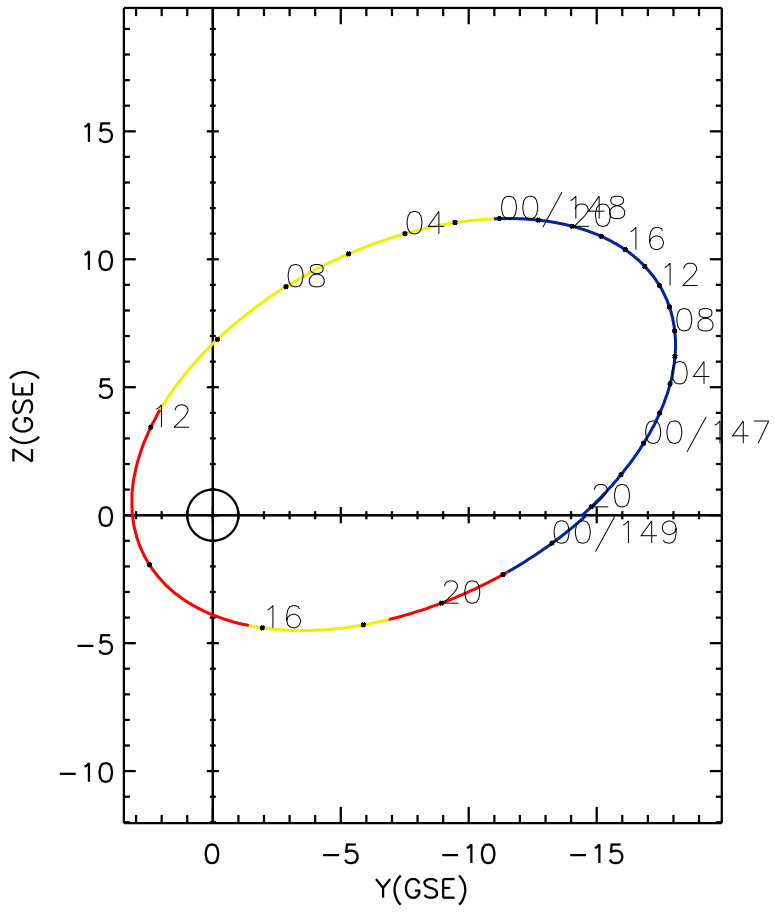

CLUSTER 2 orbit 2022 146 (05/26) 19:26 UT to 2022 149 (05/29) 01:41 UT

Wed Apr 13 19:28:36 2022