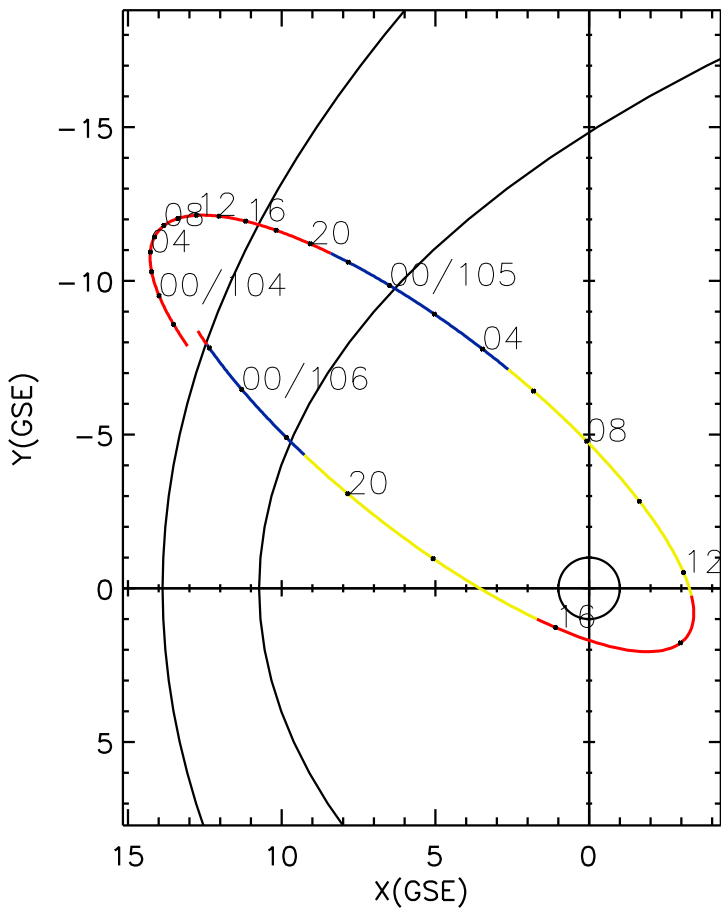

CLUSTER 2 orbit 2022 103 (04/13) 20:41 UT to 2022 106 (04/16) 02:56 UT

Wed Apr 13 19:28:31 2022