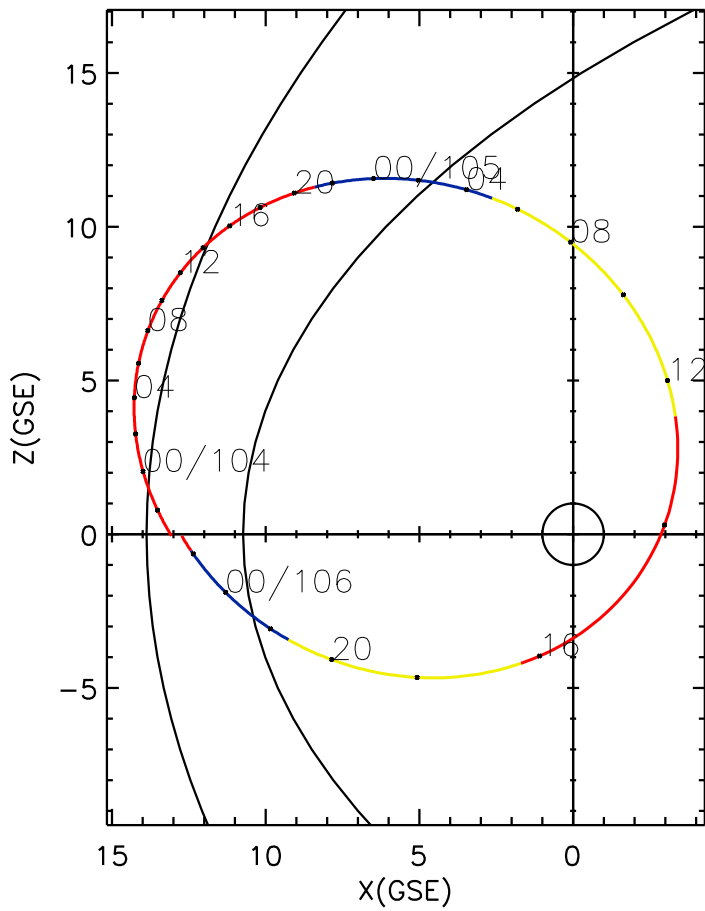

CLUSTER 2 orbit 2022 103 (04/13) 20:41 UT to 2022 106 (04/16) 02:56 UT

Wed Apr 13 19:28:31 2022