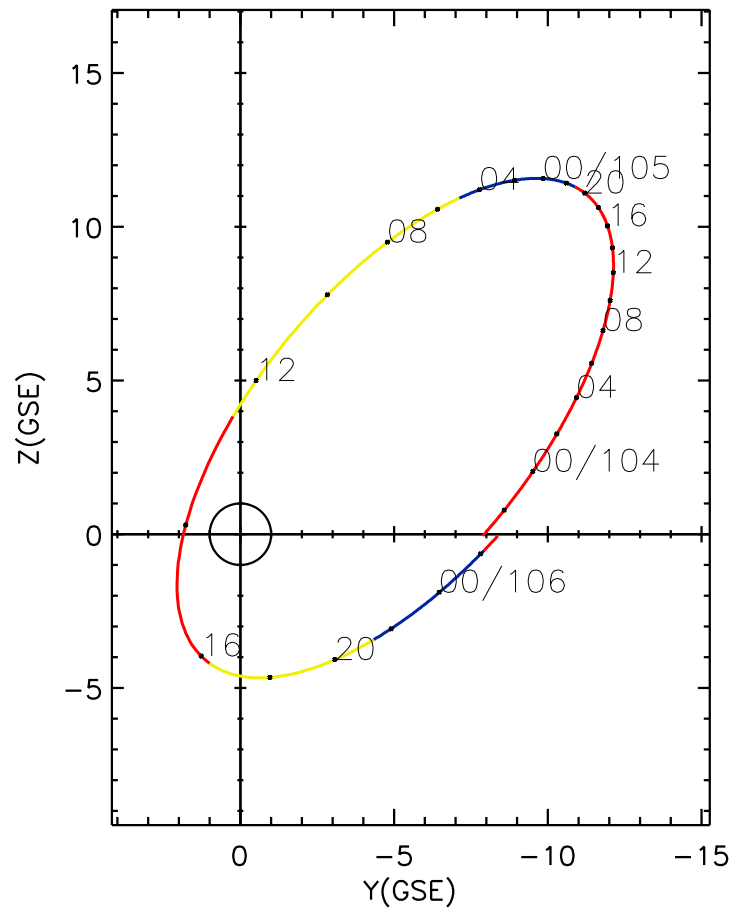

CLUSTER 2 orbit 2022 103 (04/13) 20:41 UT to 2022 106 (04/16) 02:56 UT

Wed Apr 13 19:28:31 2022