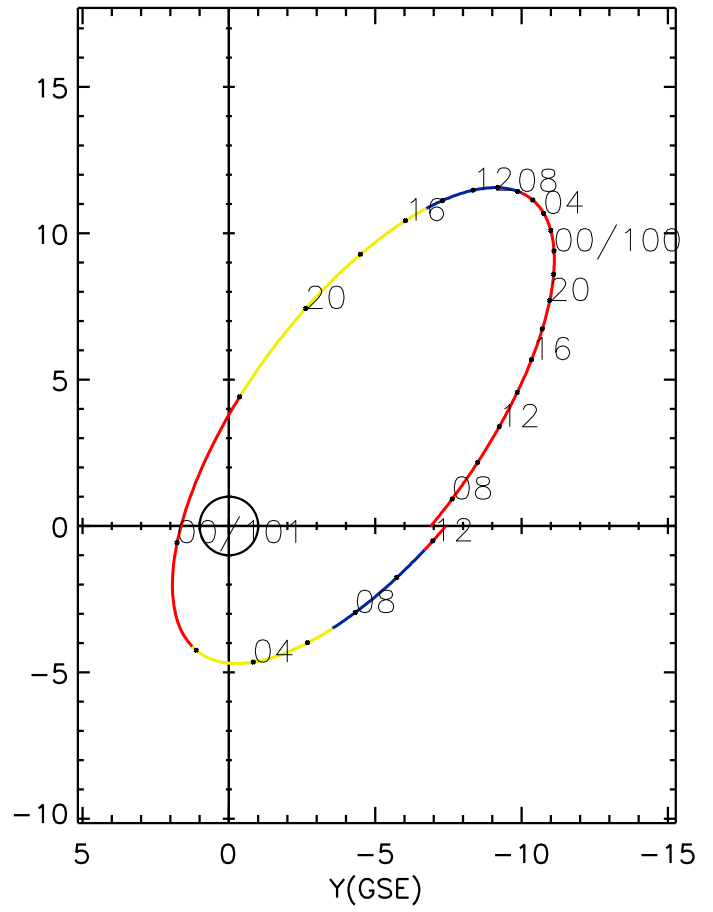

CLUSTER 2 orbit 2022 099 (04/09) 06:31 UT to 2022 101 (04/11) 12:46 UT

Sun May 24 19:41:41 2026