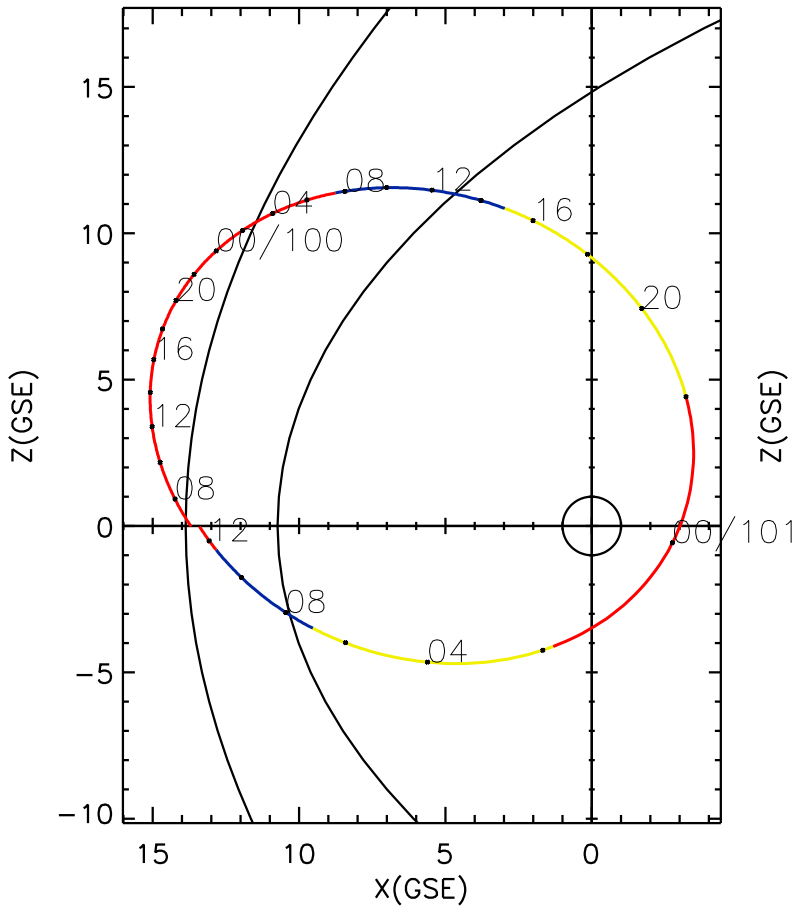

CLUSTER 2 orbit 2022 099 (04/09) 06:31 UT to 2022 101 (04/11) 12:46 UT

Sun May 24 19:41:41 2026