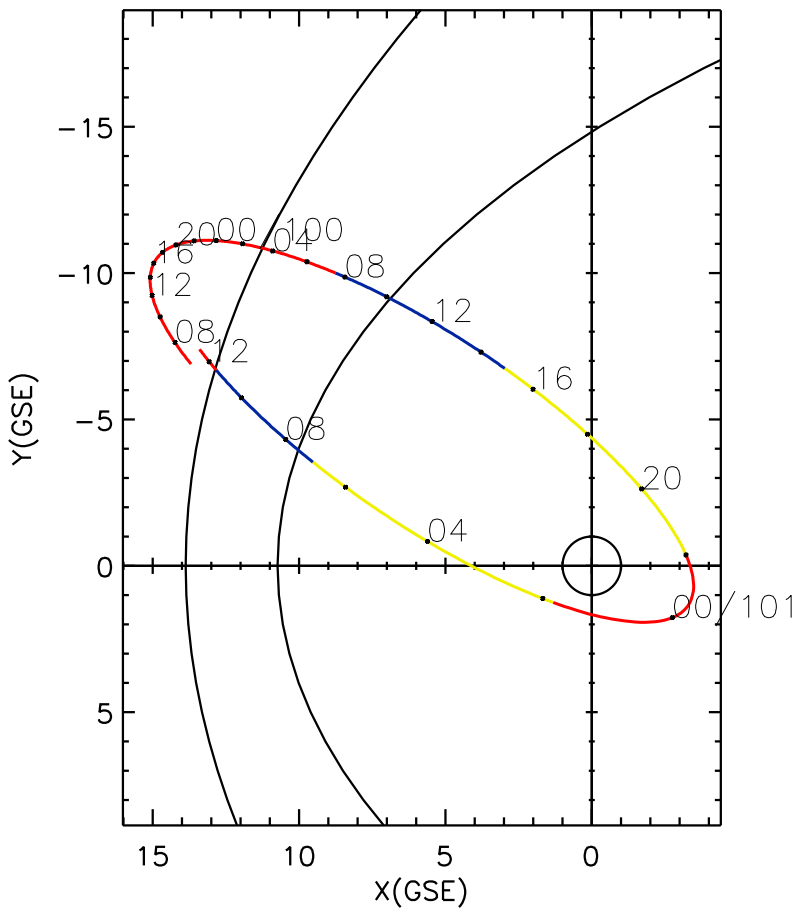

CLUSTER 2 orbit 2022 099 (04/09) 06:31 UT to 2022 101 (04/11) 12:46 UT

Sun May 24 19:41:41 2026