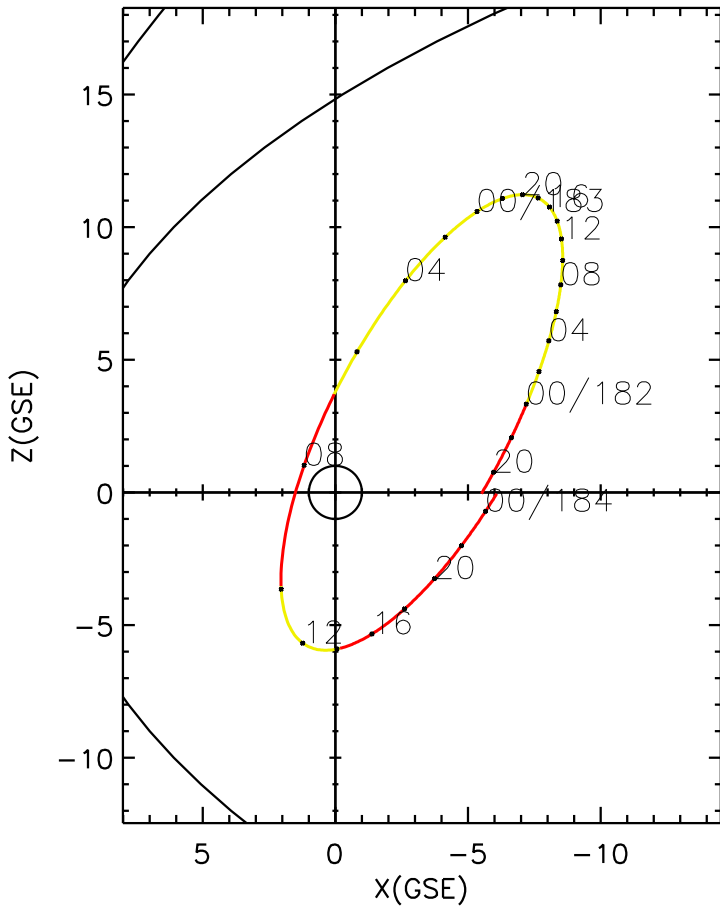

CLUSTER 2 orbit 2021 181 (06/30) 18:46 UT to 2021 184 (07/03) 01:01 UT

Thu Nov 4 19:27:30 2021