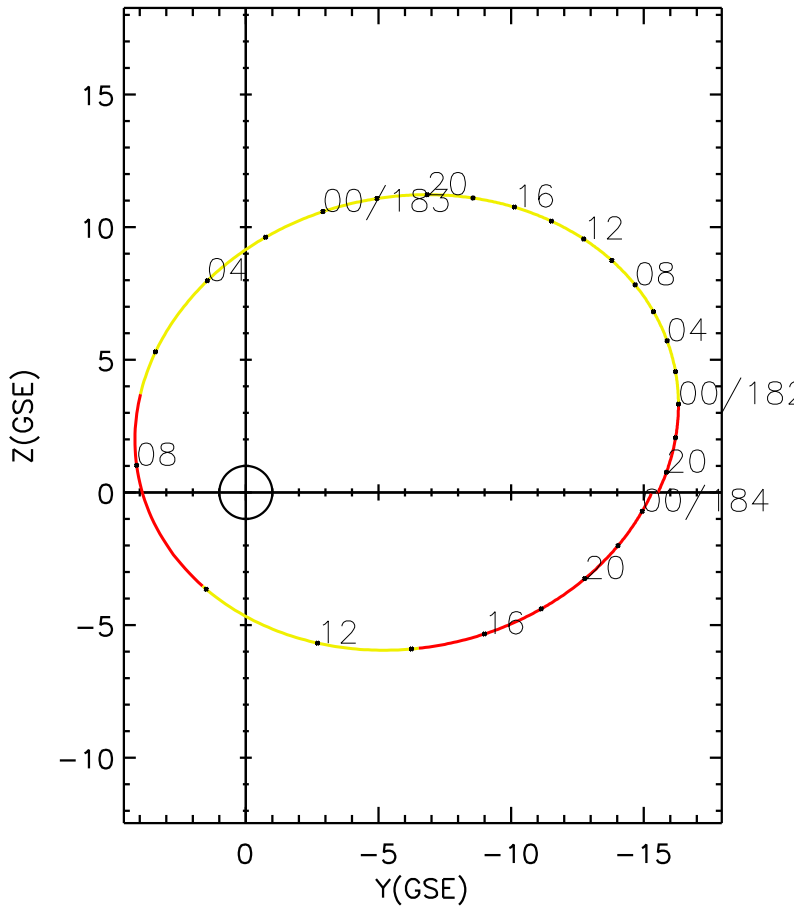

CLUSTER 2 orbit 2021 181 (06/30) 18:46 UT to 2021 184 (07/03) 01:01 UT

Thu Nov 4 19:27:30 2021