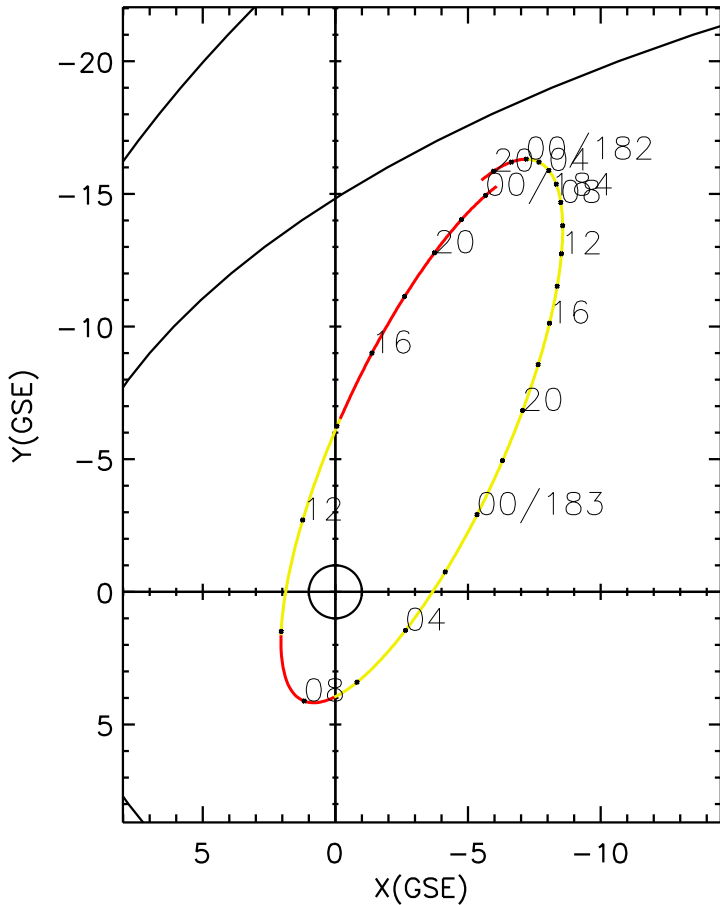

CLUSTER 2 orbit 2021 181 (06/30) 18:46 UT to 2021 184 (07/03) 01:01 UT

Thu Nov 4 19:27:30 2021