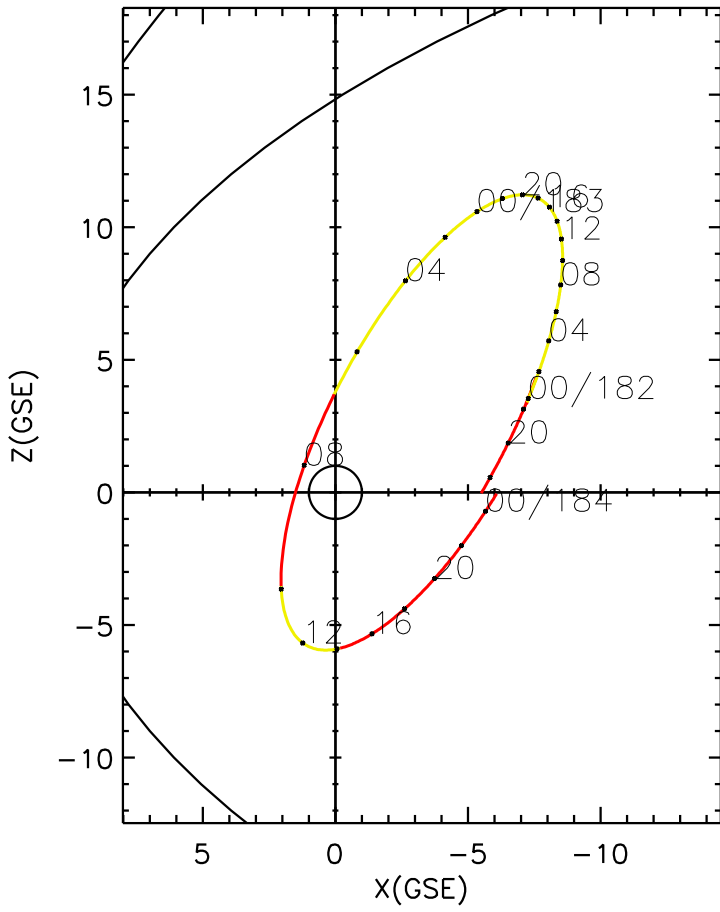

CLUSTER 2 orbit 2021 181 (06/30) 17:06 UT to 2021 184 (07/03) 01:01 UT

Sun Dec 19 19:27:56 2021