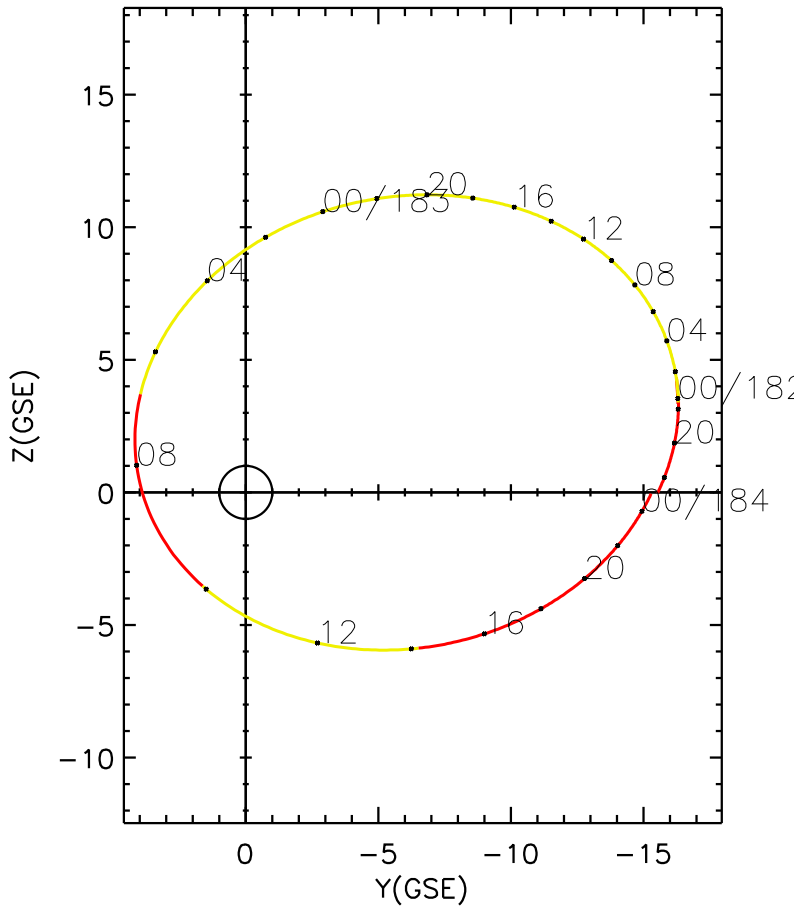

CLUSTER 2 orbit 2021 181 (06/30) 17:06 UT to 2021 184 (07/03) 01:01 UT

Sun Dec 19 19:27:56 2021