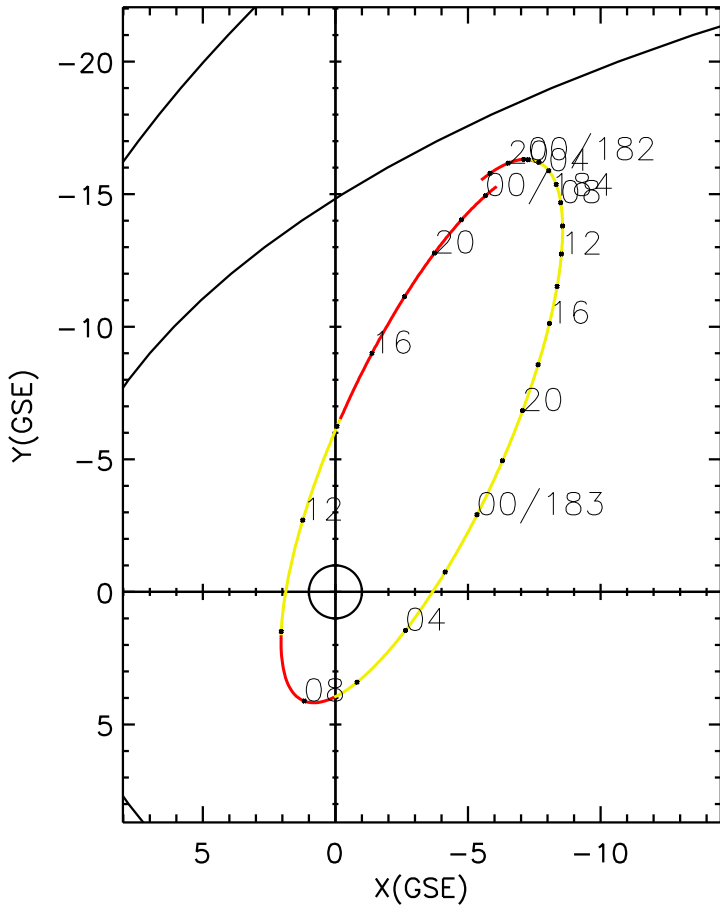

CLUSTER 2 orbit 2021 181 (06/30) 17:06 UT to 2021 184 (07/03) 01:01 UT

Sun Dec 19 19:27:56 2021