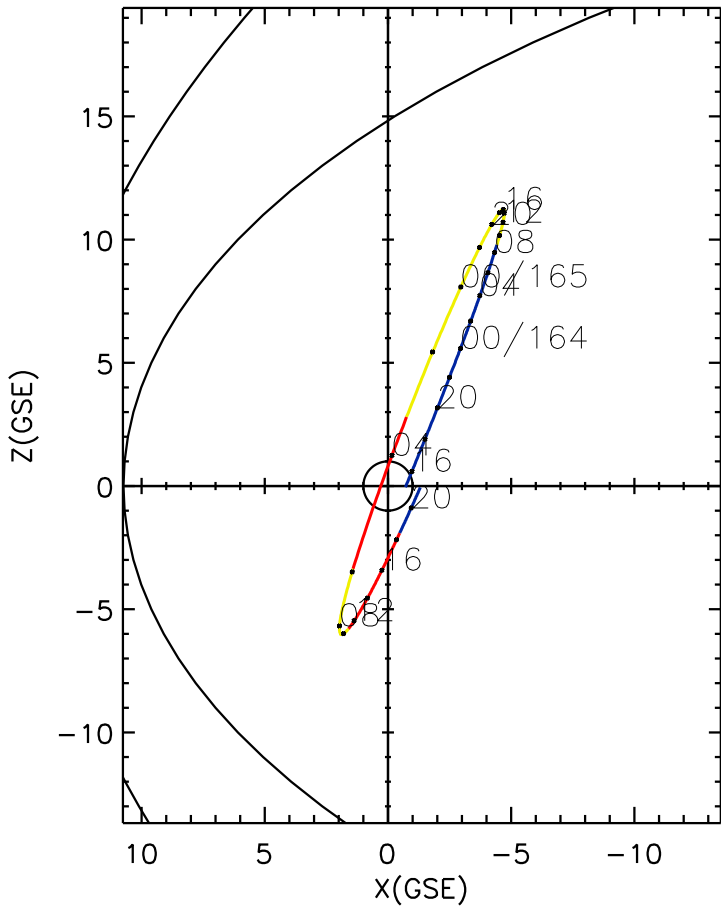

CLUSTER 2 orbit 2021 163 (06/12) 15:01 UT to 2021 165 (06/14) 21:16 UT

Sat May 23 19:42:33 2026