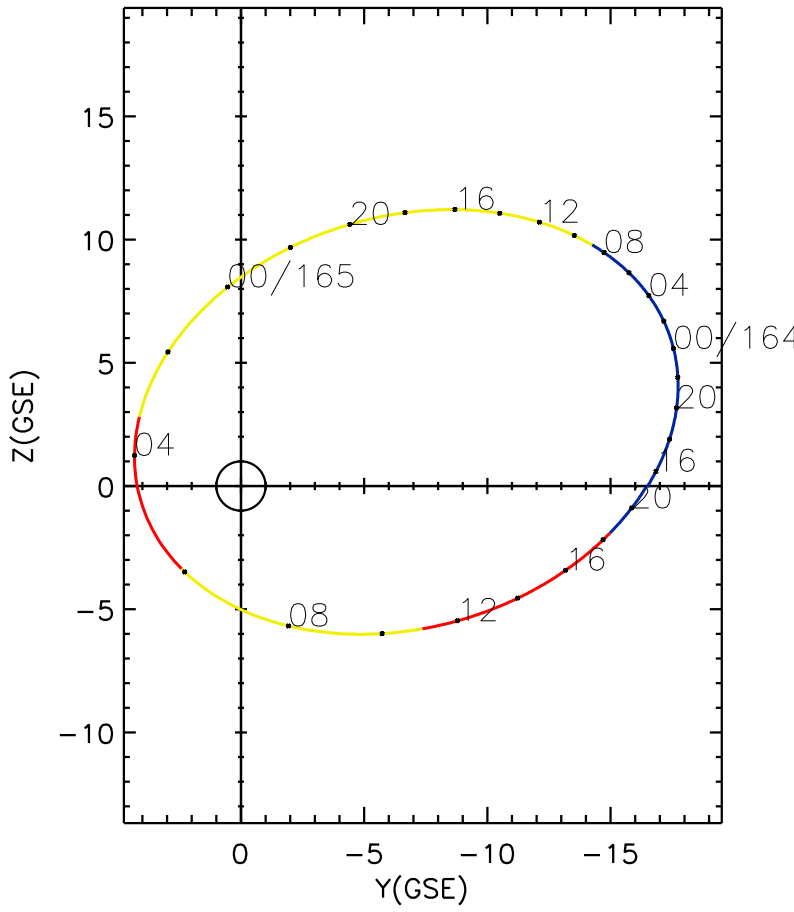

CLUSTER 2 orbit 2021 163 (06/12) 15:01 UT to 2021 165 (06/14) 21:16 UT

Sat May 23 19:42:33 2026