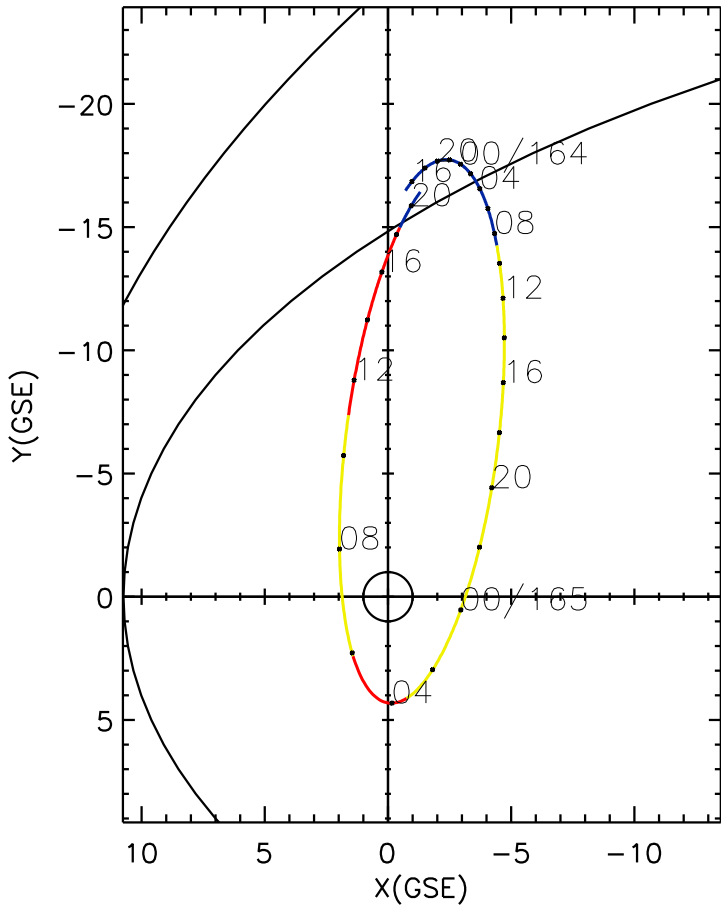

CLUSTER 2 orbit 2021 163 (06/12) 15:01 UT to 2021 165 (06/14) 21:16 UT

Sat May 23 19:42:33 2026