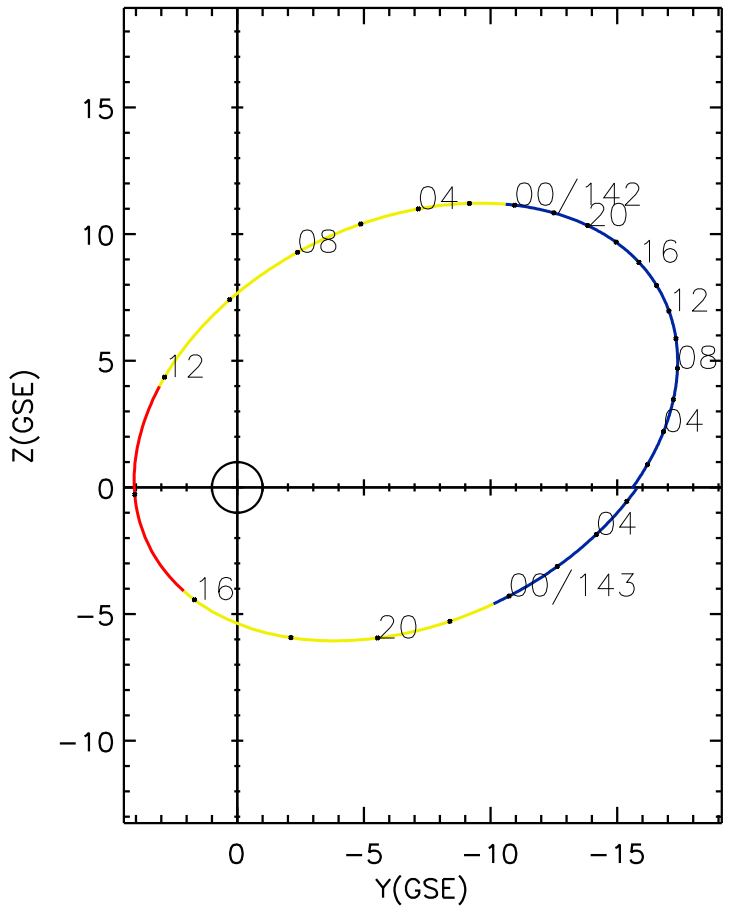

CLUSTER 2 orbit 2021 141 (05/21) 00:36 UT to 2021 143 (05/23) 06:46 UT

Sun May 24 19:40:30 2026