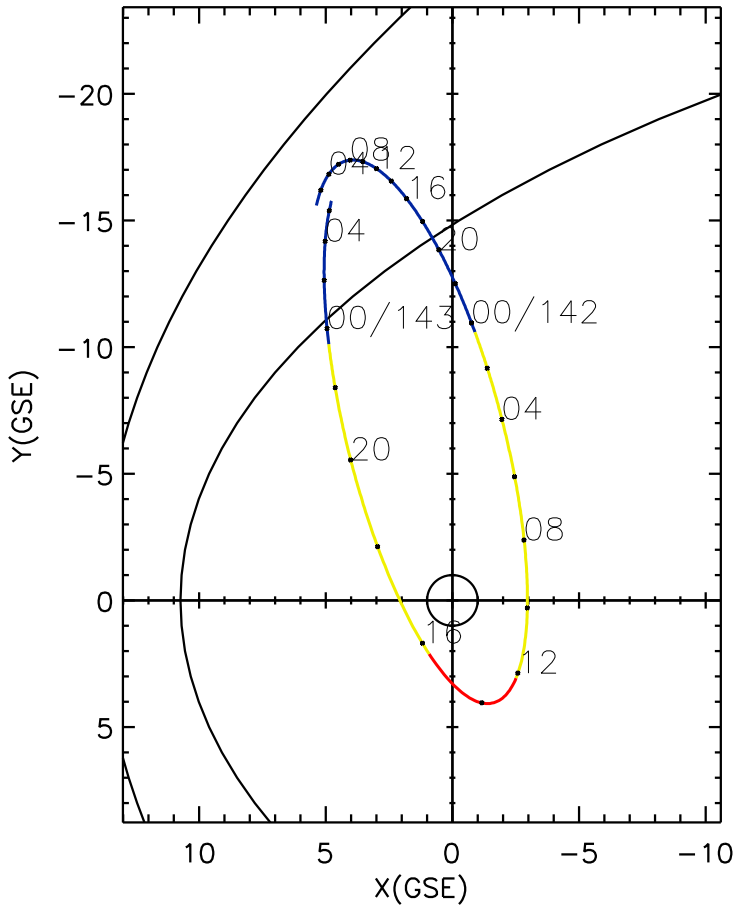

CLUSTER 2 orbit 2021 141 (05/21) 00:36 UT to 2021 143 (05/23) 06:46 UT

Sun May 24 19:40:30 2026