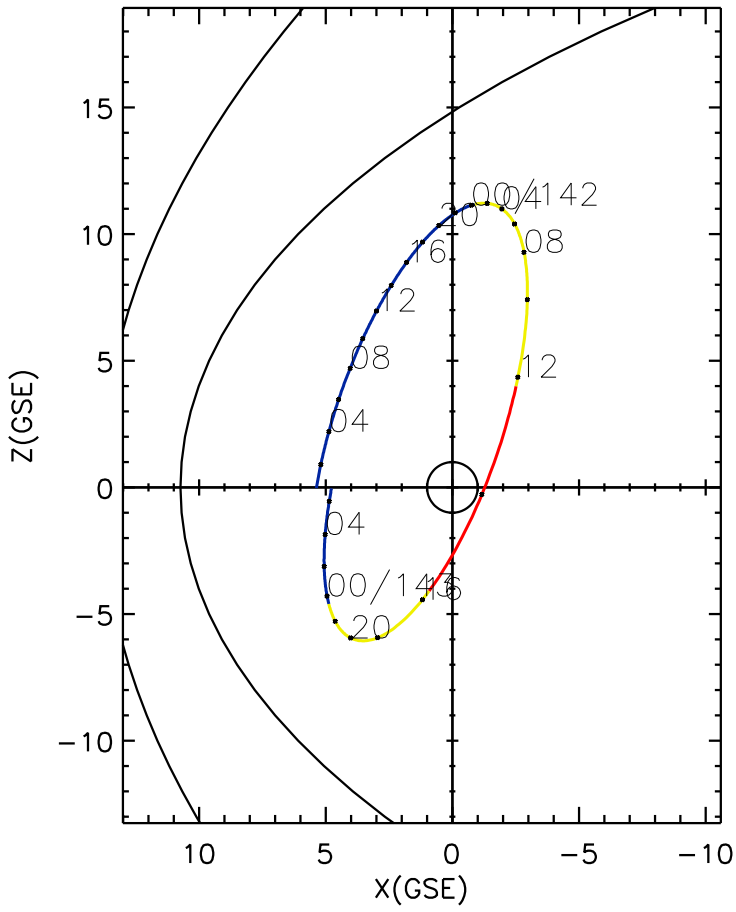

CLUSTER 2 orbit 2021 141 (05/21) 00:36 UT to 2021 143 (05/23) 06:46 UT

Sun May 24 19:40:30 2026