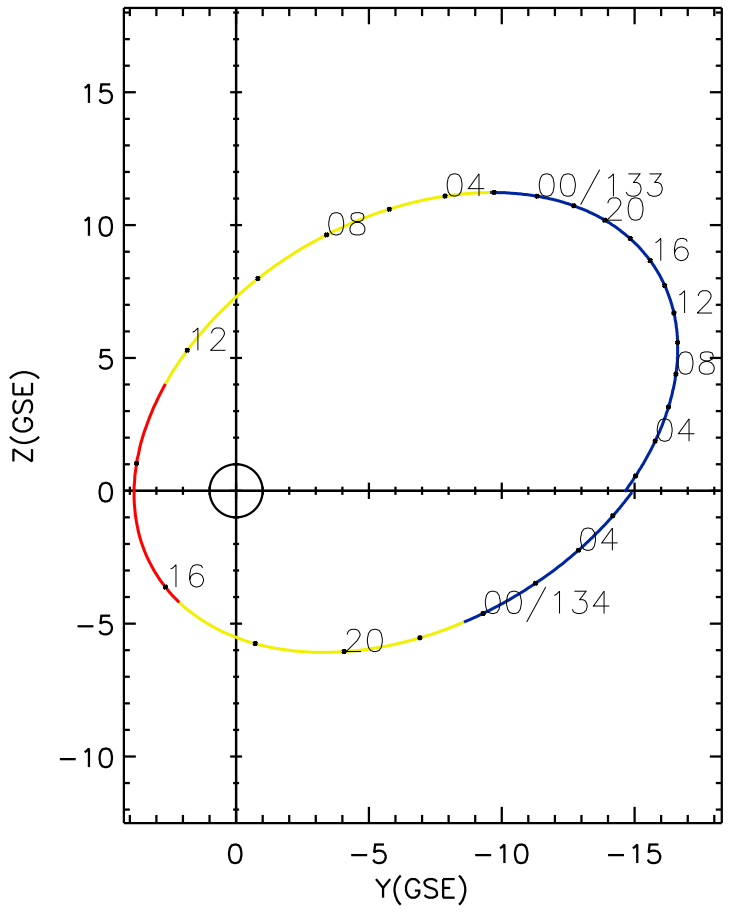

CLUSTER 2 orbit 2021 132 (05/12) 01:06 UT to 2021 134 (05/14) 07:21 UT

Mon Oct 4 19:27:13 2021