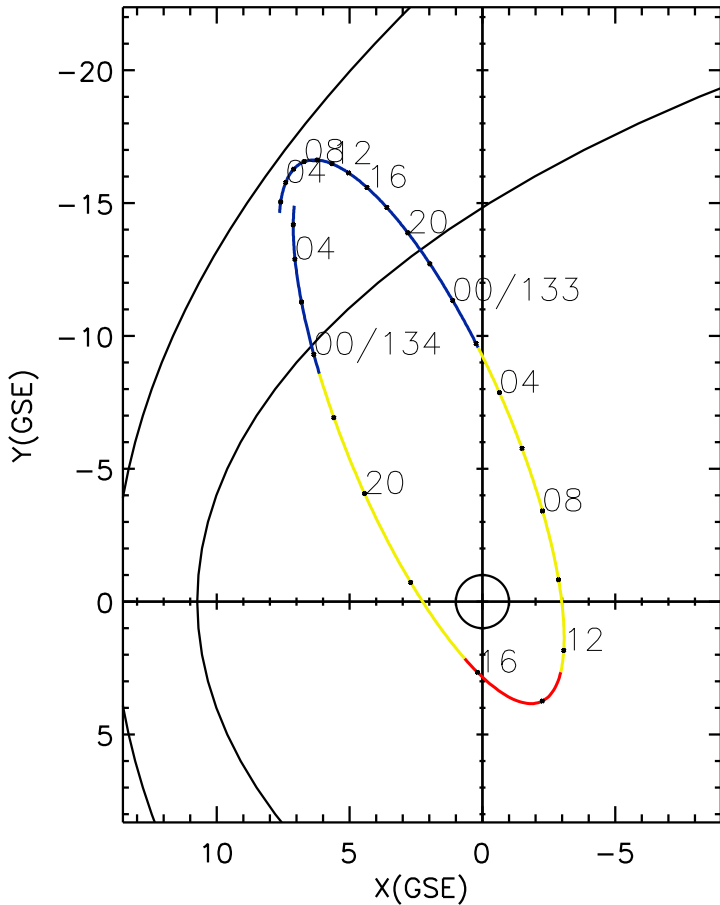

CLUSTER 2 orbit 2021 132 (05/12) 01:06 UT to 2021 134 (05/14) 07:21 UT

Mon Oct 4 19:27:13 2021