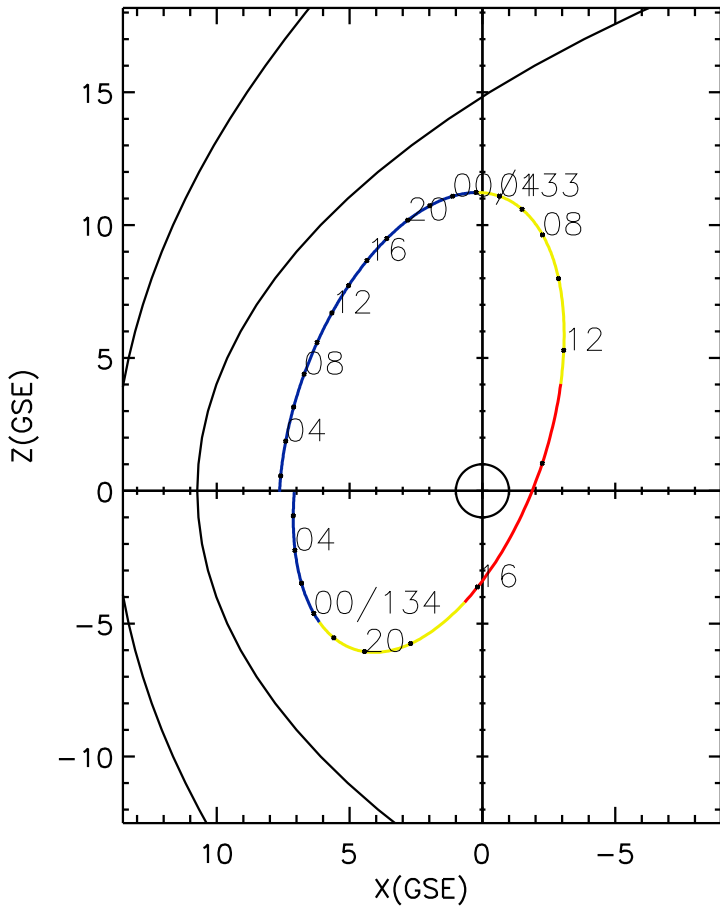

CLUSTER 2 orbit 2021 132 (05/12) 01:06 UT to 2021 134 (05/14) 07:21 UT

Mon Oct 4 19:27:13 2021