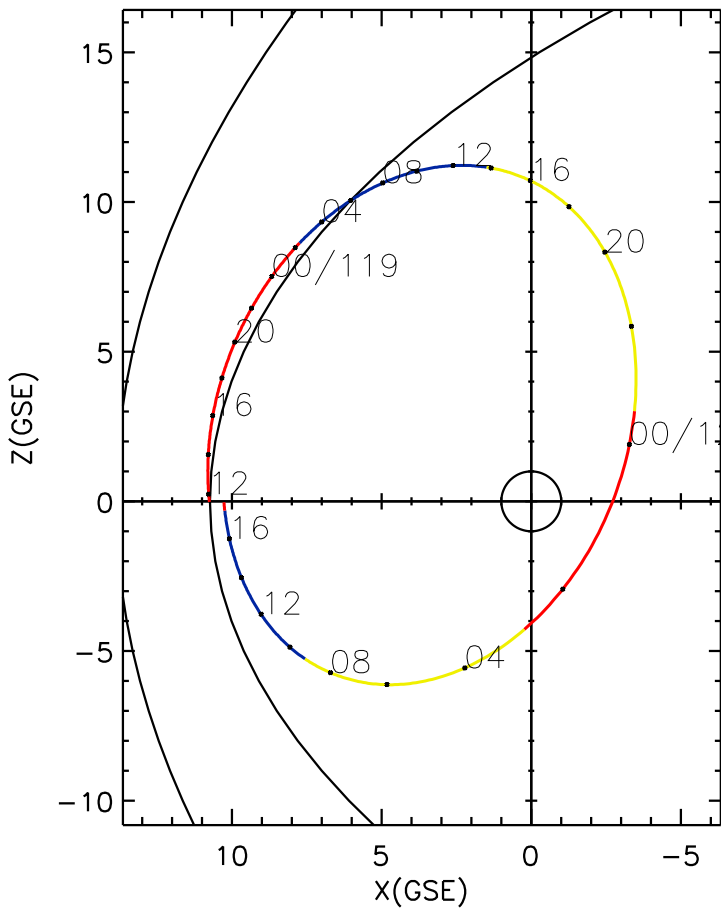

CLUSTER 2 orbit 2021 118 (04/28) 11:36 UT to 2021 120 (04/30) 17:51 UT

Tue Aug 31 19:26:59 2021