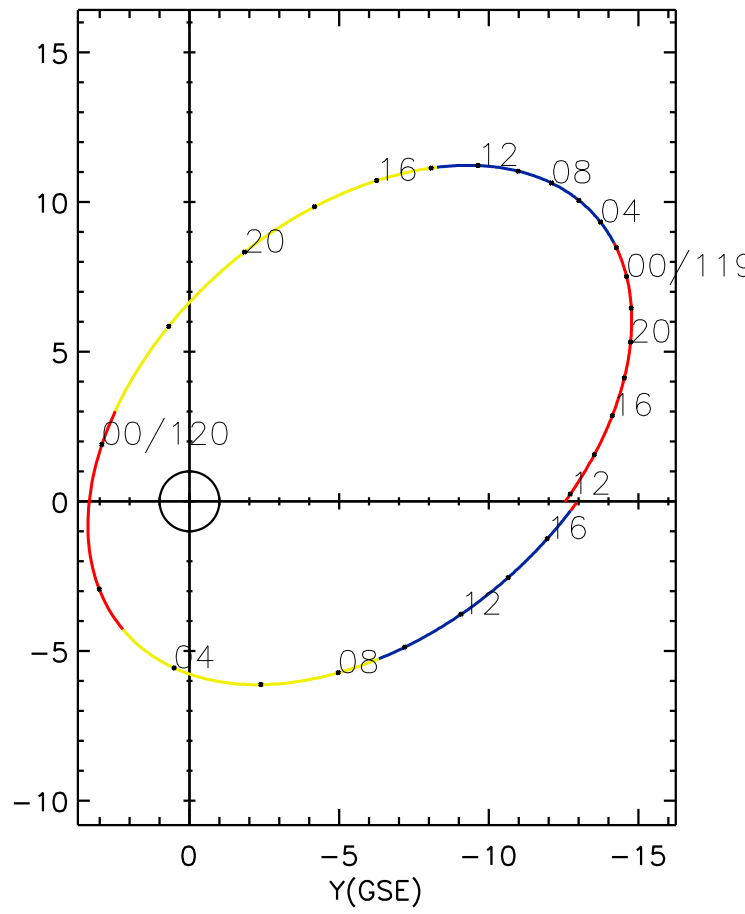

CLUSTER 2 orbit 2021 118 (04/28) 11:36 UT to 2021 120 (04/30) 17:51 UT

Tue Aug 31 19:26:59 2021