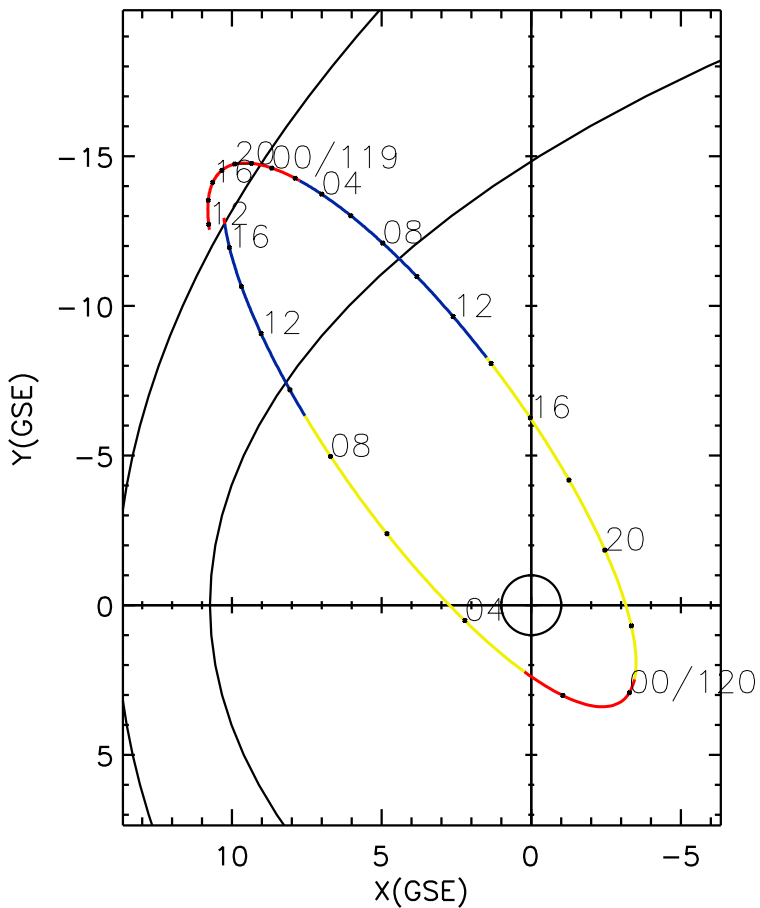

CLUSTER 2 orbit 2021 118 (04/28) 11:36 UT to 2021 120 (04/30) 17:51 UT

Tue Aug 31 19:26:59 2021