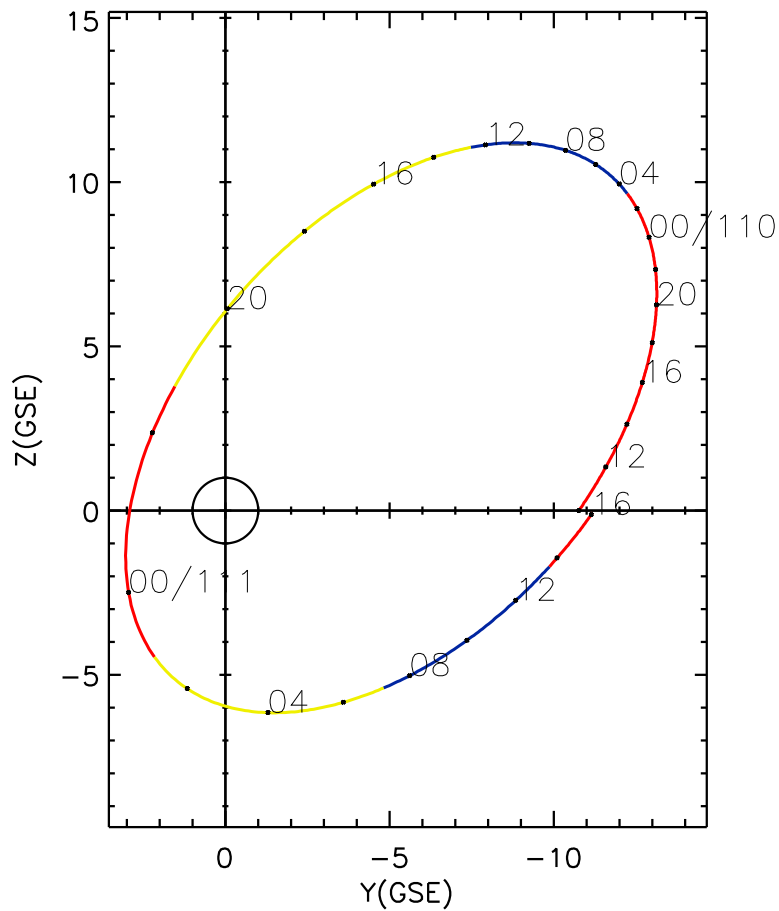

CLUSTER 2 orbit 2021 109 (04/19) 09:56 UT to 2021 111 (04/21) 16:06 UT

Sat May 23 19:42:20 2026