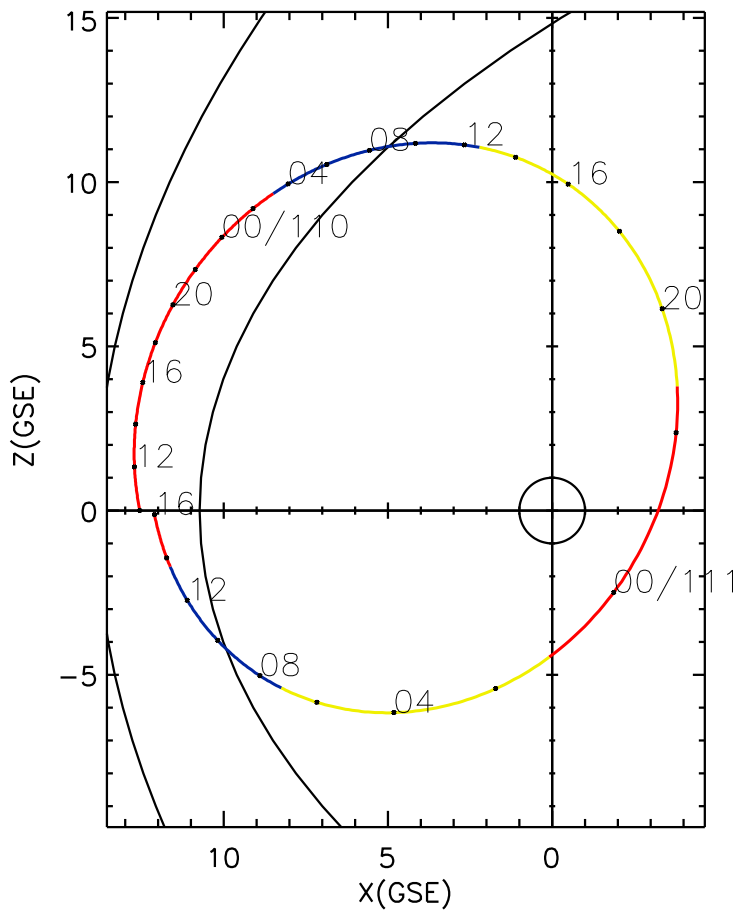

CLUSTER 2 orbit 2021 109 (04/19) 09:56 UT to 2021 111 (04/21) 16:06 UT

Sat May 23 19:42:20 2026