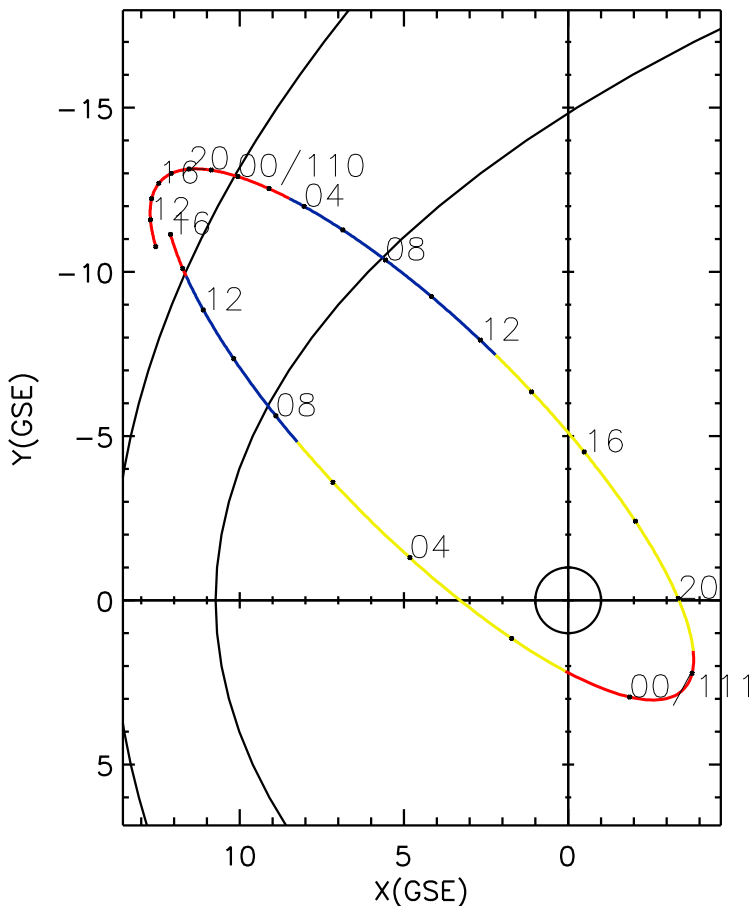

CLUSTER 2 orbit 2021 109 (04/19) 09:56 UT to 2021 111 (04/21) 16:06 UT

Sat May 23 19:42:20 2026