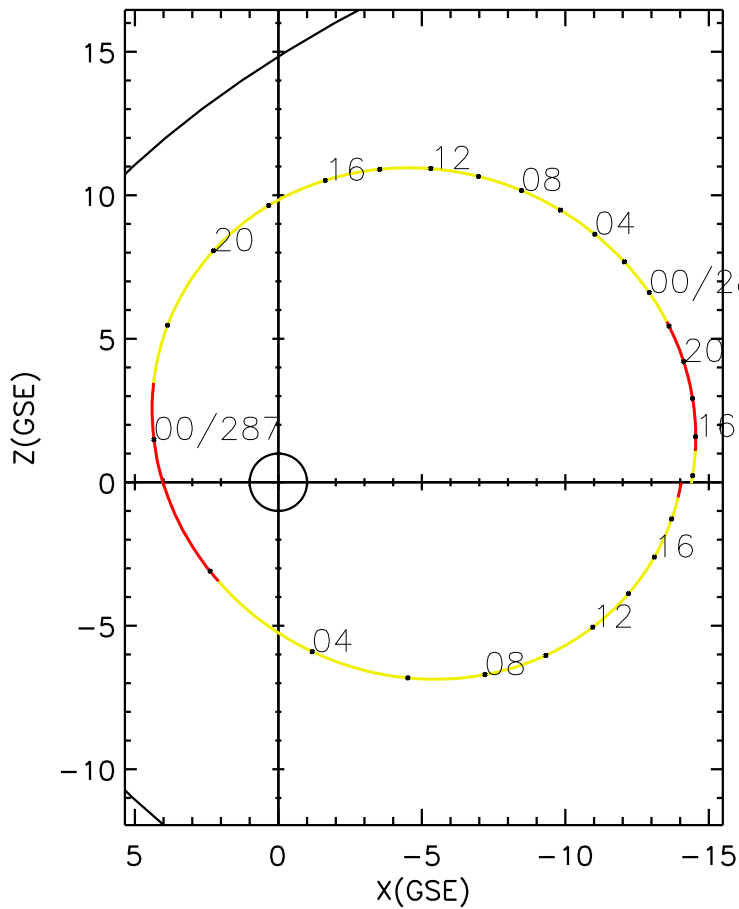

CLUSTER 2 orbit 2020 285 (10/11) 13:36 UT to 2020 287 (10/13) 19:51 UT

Sat May 23 19:41:35 2026