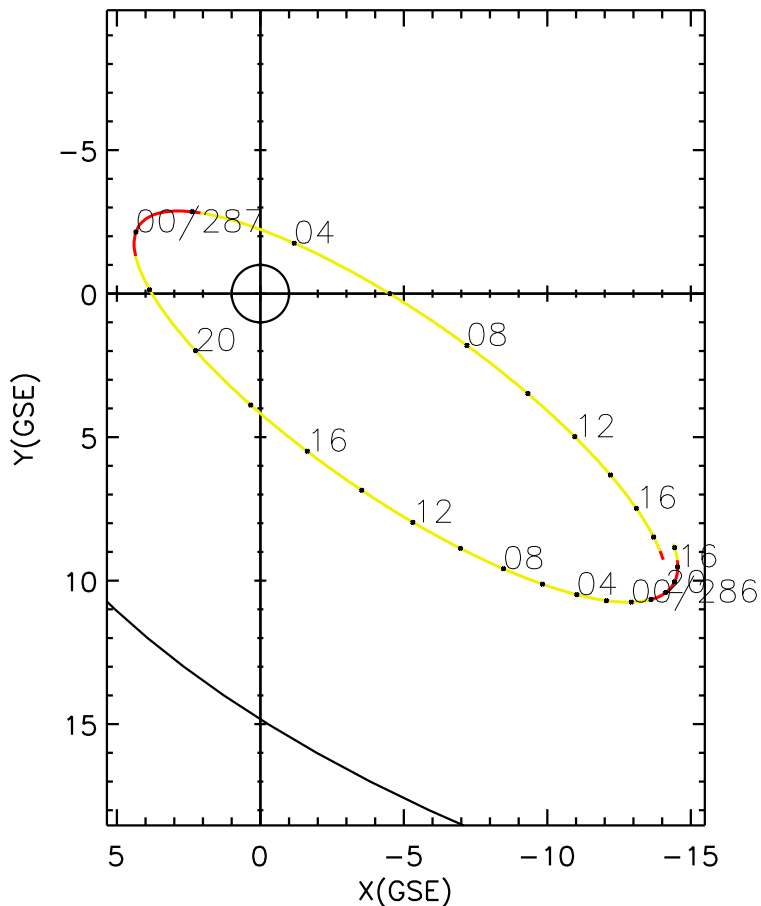

CLUSTER 2 orbit 2020 285 (10/11) 13:36 UT to 2020 287 (10/13) 19:51 UT

Sat May 23 19:41:35 2026