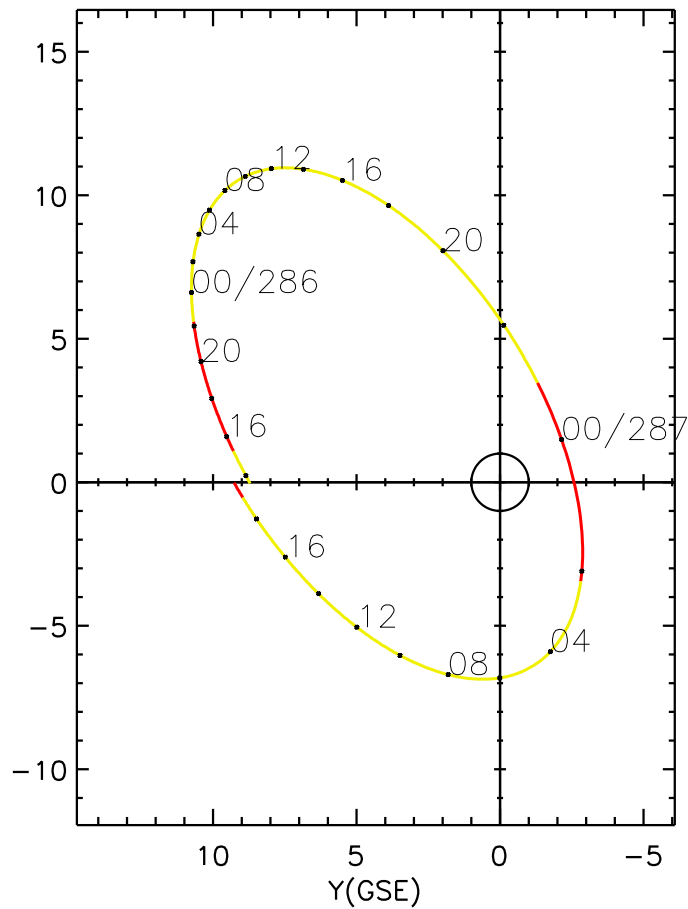

CLUSTER 2 orbit 2020 285 (10/11) 13:36 UT to 2020 287 (10/13) 19:51 UT

Sat May 23 19:41:35 2026