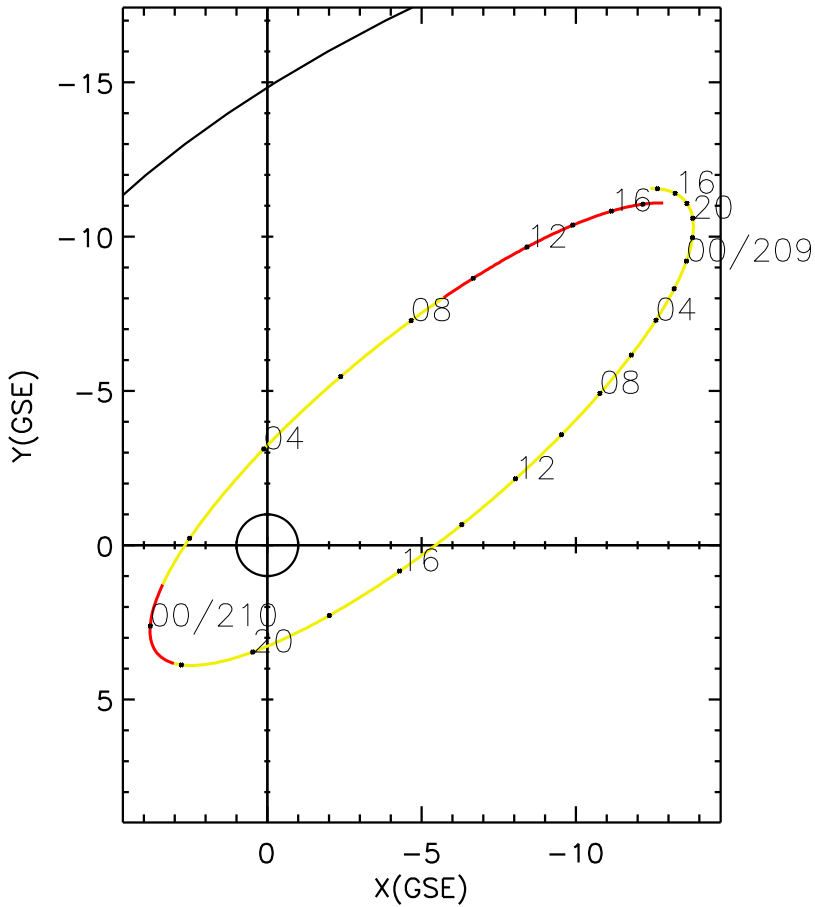

CLUSTER 2 orbit 2020 208 (07/26) 13:21 UT to 2020 210 (07/28) 19:36 UT

Wed Aug 21 19:23:21 2019