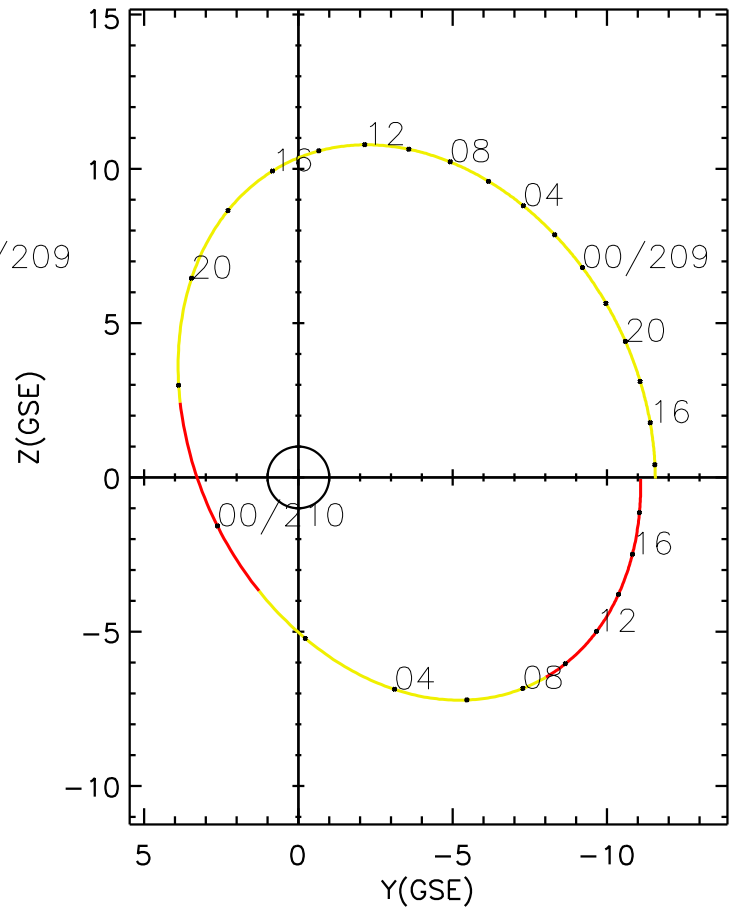

CLUSTER 2 orbit 2020 208 (07/26) 13:21 UT to 2020 210 (07/28) 19:36 UT

Wed Aug 21 19:23:21 2019