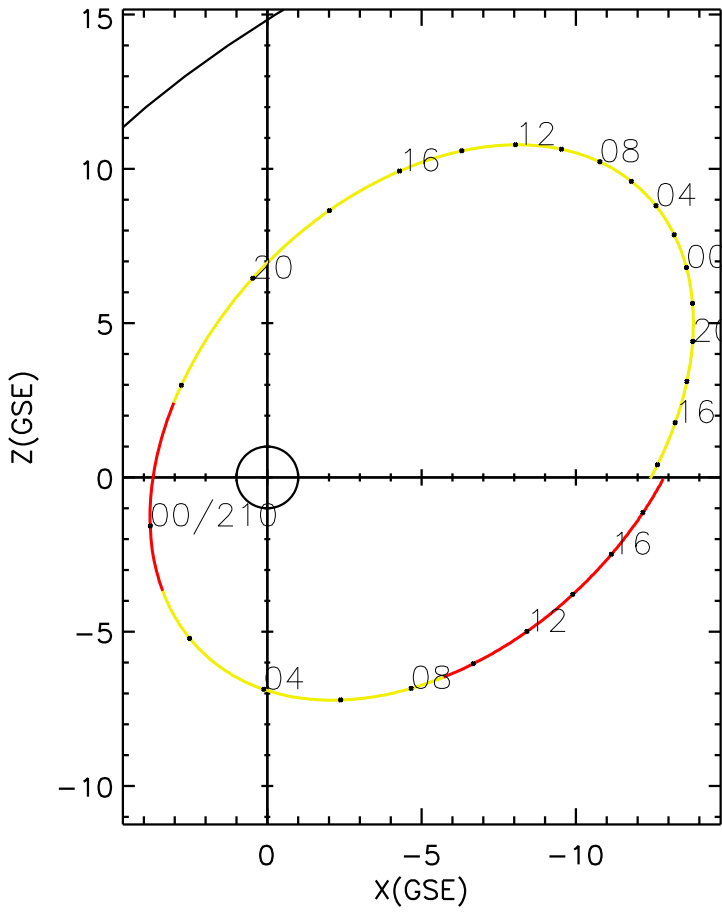

CLUSTER 2 orbit 2020 208 (07/26) 13:21 UT to 2020 210 (07/28) 19:36 UT

Wed Aug 21 19:23:21 2019