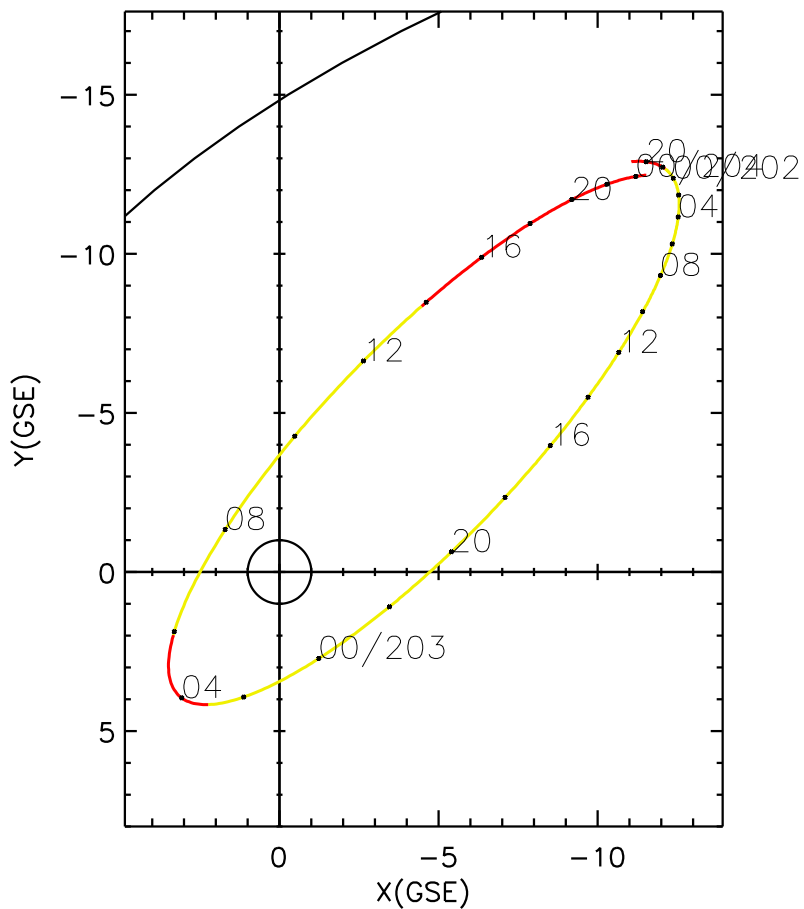

CLUSTER 2 orbit 2020 201 (07/19) 18:36 UT to 2020 204 (07/22) 00:51 UT

Wed Aug 21 19:23:21 2019