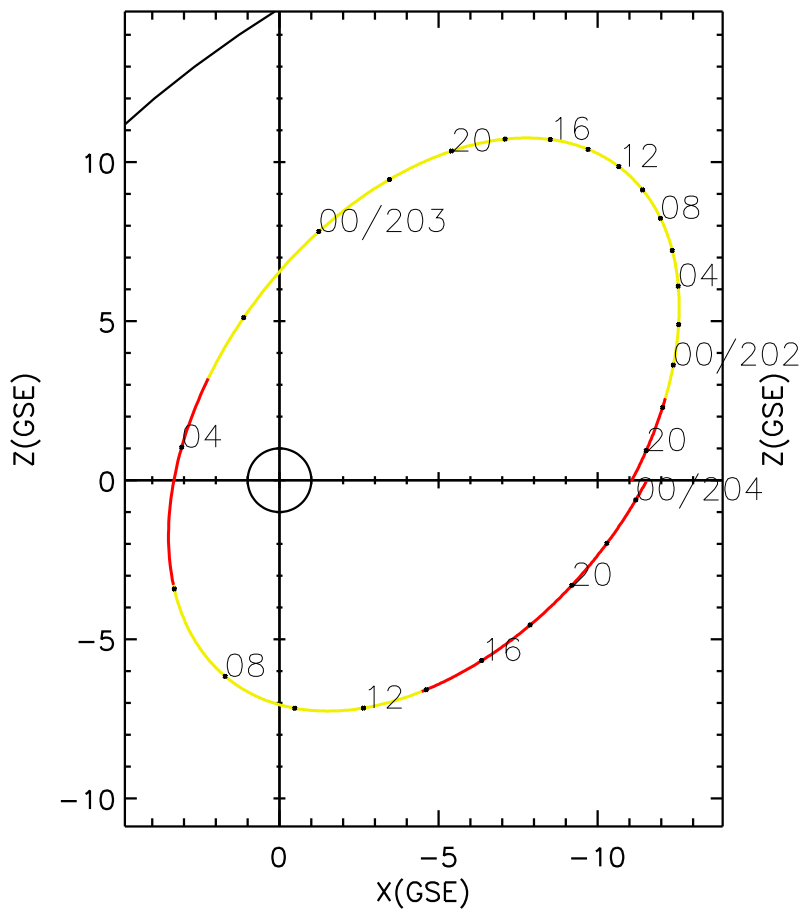

CLUSTER 2 orbit 2020 201 (07/19) 18:36 UT to 2020 204 (07/22) 00:51 UT

Wed Aug 21 19:23:21 2019