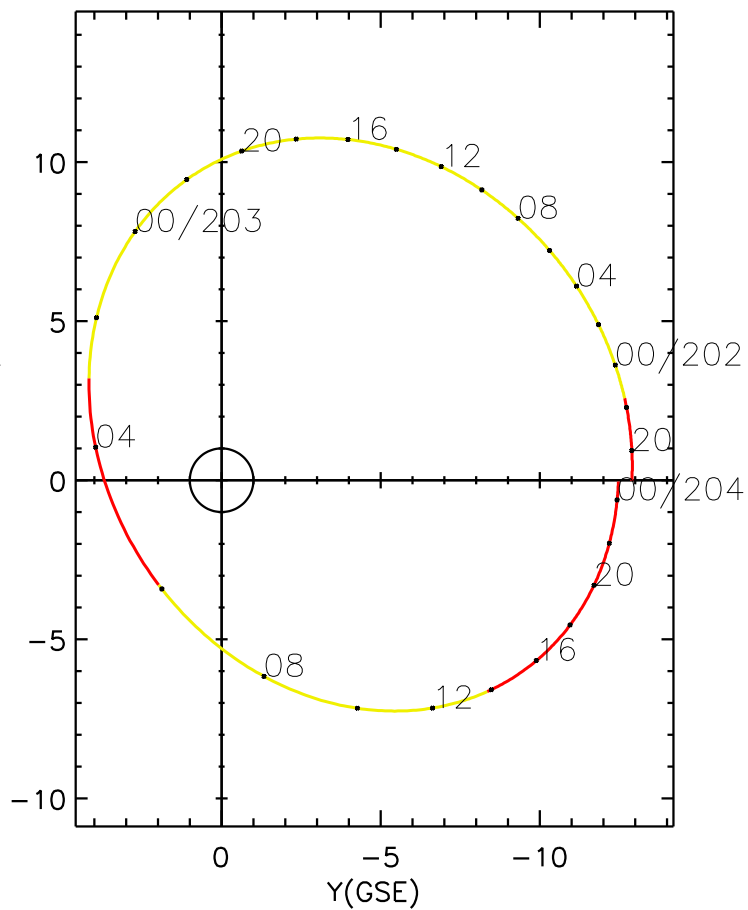

CLUSTER 2 orbit 2020 201 (07/19) 18:36 UT to 2020 204 (07/22) 00:51 UT

Wed Aug 21 19:23:21 2019