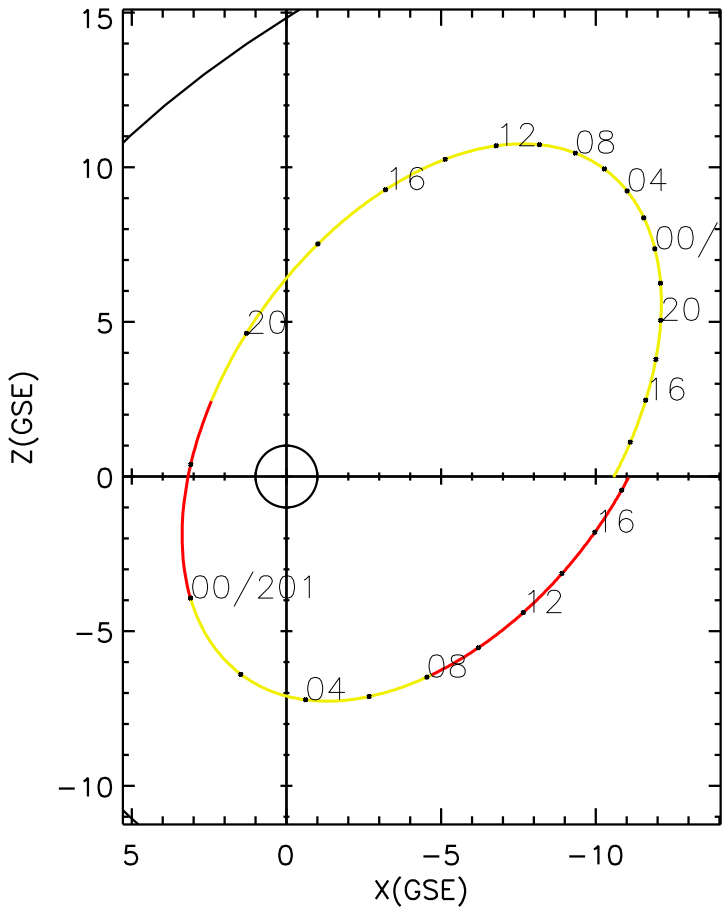

CLUSTER 2 orbit 2020 199 (07/17) 12:21 UT to 2020 201 (07/19) 18:36 UT

Wed Aug 21 19:23:21 2019