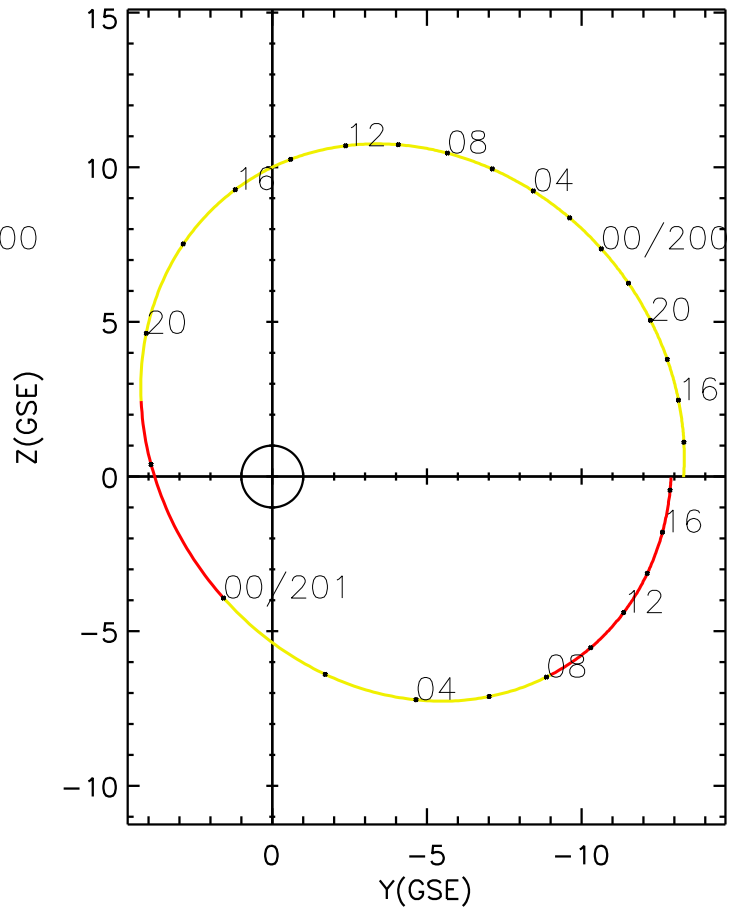

CLUSTER 2 orbit 2020 199 (07/17) 12:21 UT to 2020 201 (07/19) 18:36 UT

Wed Aug 21 19:23:21 2019