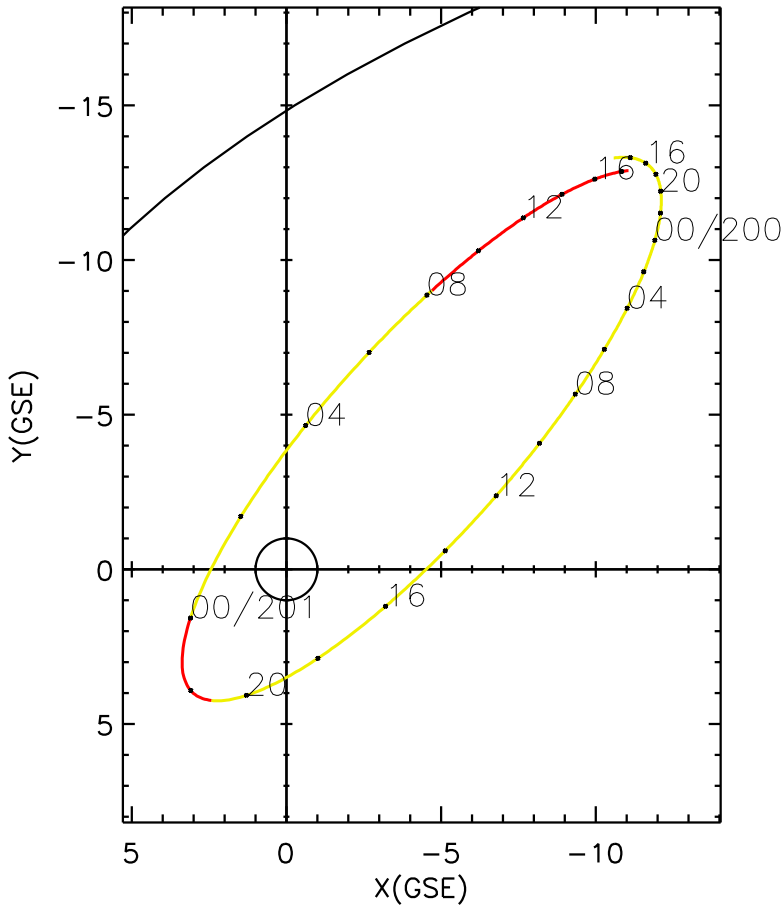

CLUSTER 2 orbit 2020 199 (07/17) 12:21 UT to 2020 201 (07/19) 18:36 UT

Wed Aug 21 19:23:21 2019