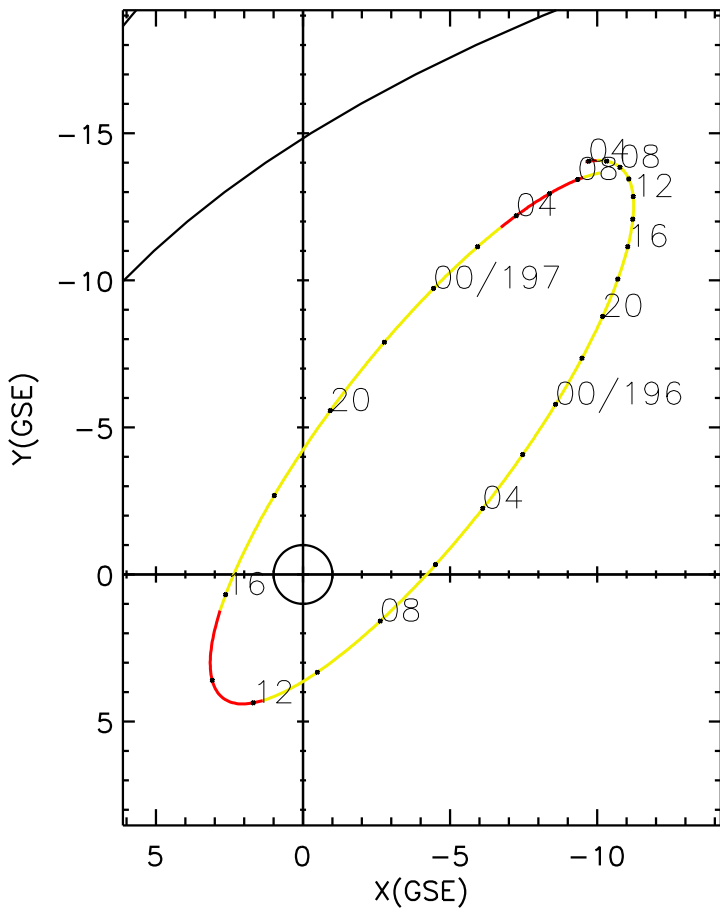

CLUSTER 2 orbit 2020 195 (07/13) 03:41 UT to 2020 197 (07/15) 09:56 UT

Sun May 24 19:39:22 2026