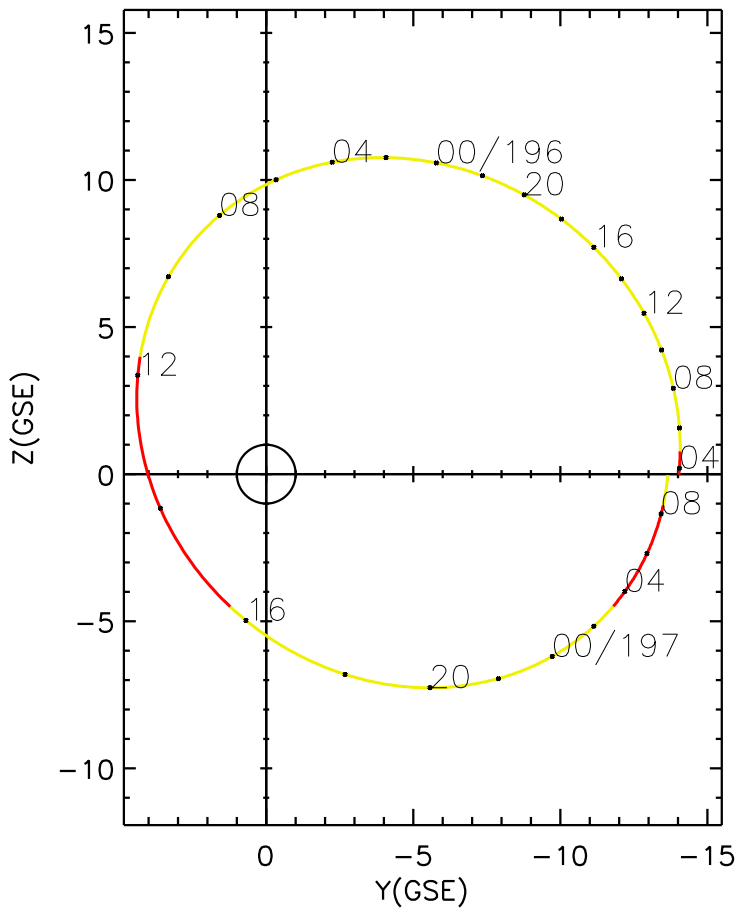

CLUSTER 2 orbit 2020 195 (07/13) 03:41 UT to 2020 197 (07/15) 09:56 UT

Sun May 24 19:39:22 2026