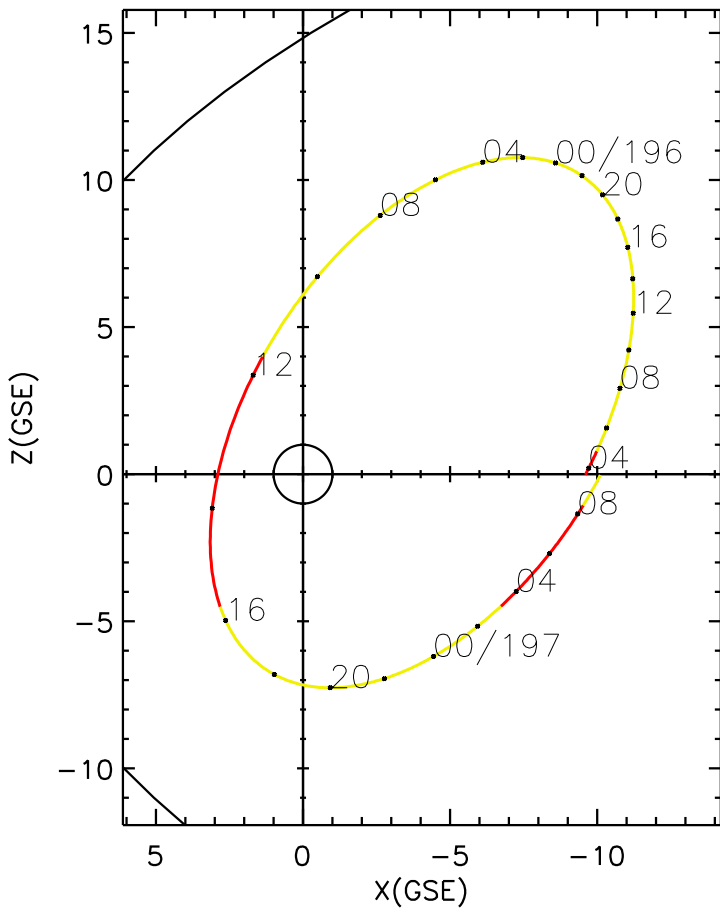

CLUSTER 2 orbit 2020 195 (07/13) 03:41 UT to 2020 197 (07/15) 09:56 UT

Sun May 24 19:39:22 2026