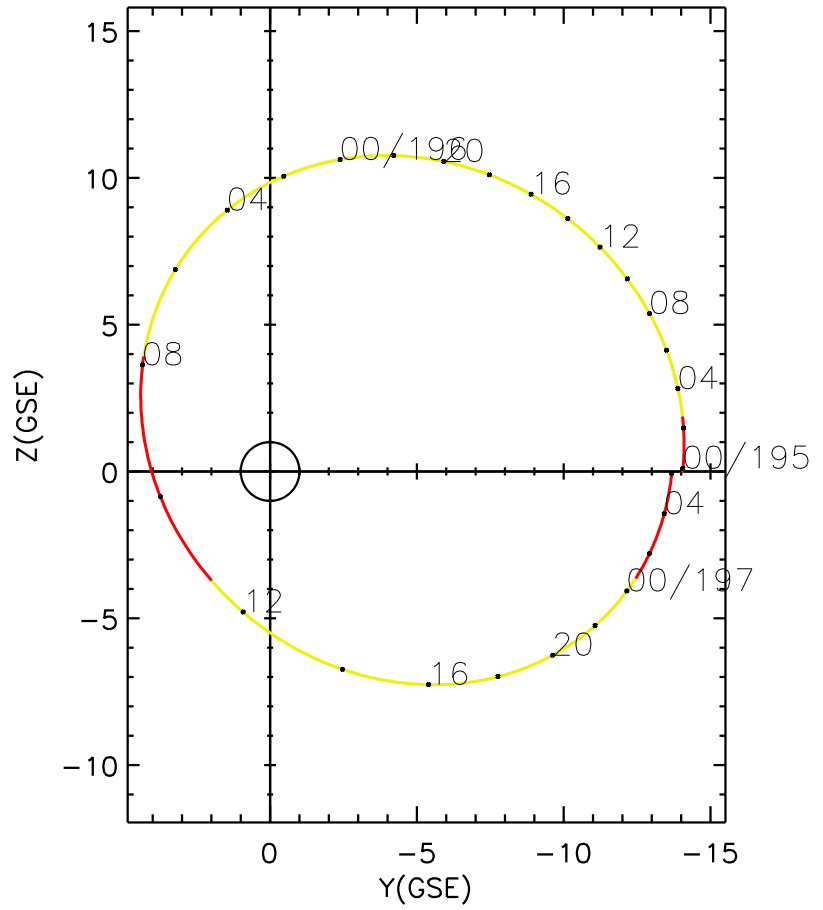

CLUSTER 2 orbit 2020 194 (07/12) 23:46 UT to 2020 197 (07/15) 06:06 UT

Wed Aug 21 19:23:20 2019