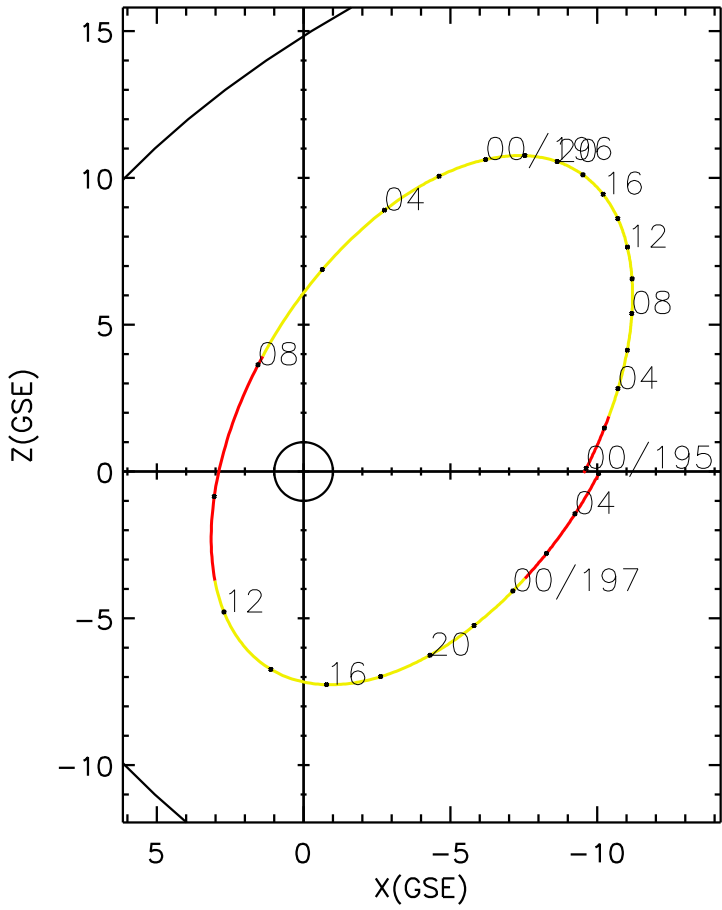

CLUSTER 2 orbit 2020 194 (07/12) 23:46 UT to 2020 197 (07/15) 06:06 UT

Wed Aug 21 19:23:20 2019