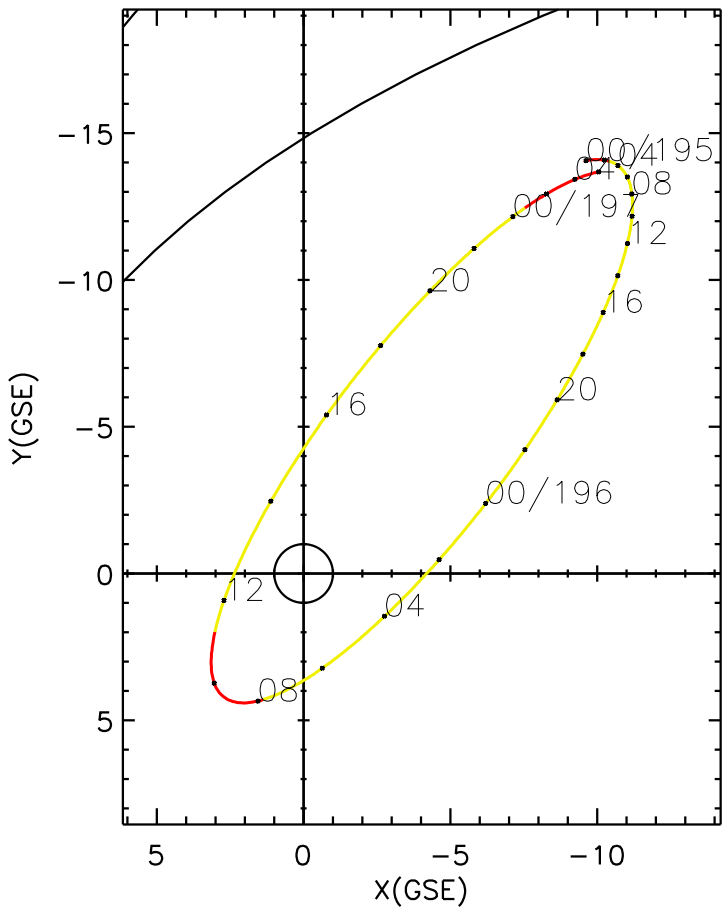

CLUSTER 2 orbit 2020 194 (07/12) 23:46 UT to 2020 197 (07/15) 06:06 UT

Wed Aug 21 19:23:20 2019