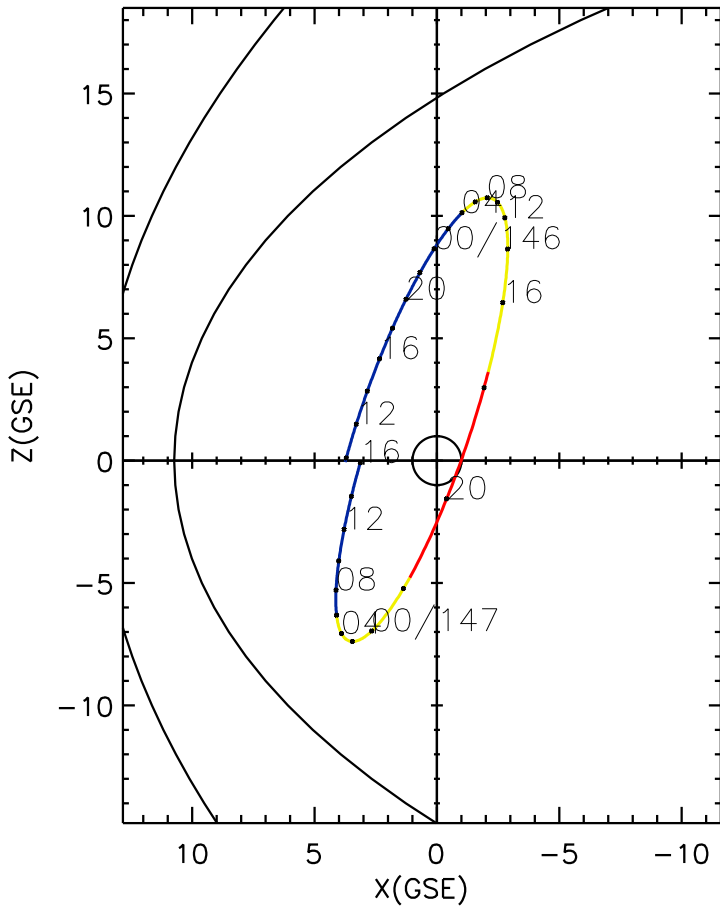

CLUSTER 2 orbit 2020 145 (05/24) 09:46 UT to 2020 147 (05/26) 16:06 UT

Tue May 19 19:40:27 2026