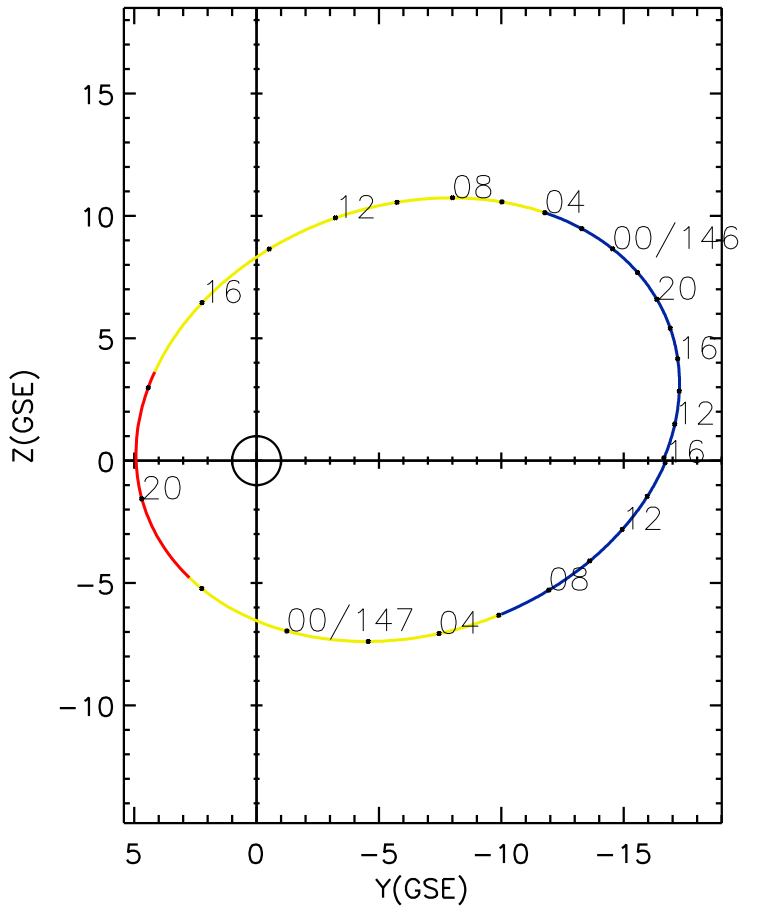

CLUSTER 2 orbit 2020 145 (05/24) 09:46 UT to 2020 147 (05/26) 16:06 UT

Tue May 19 19:40:27 2026