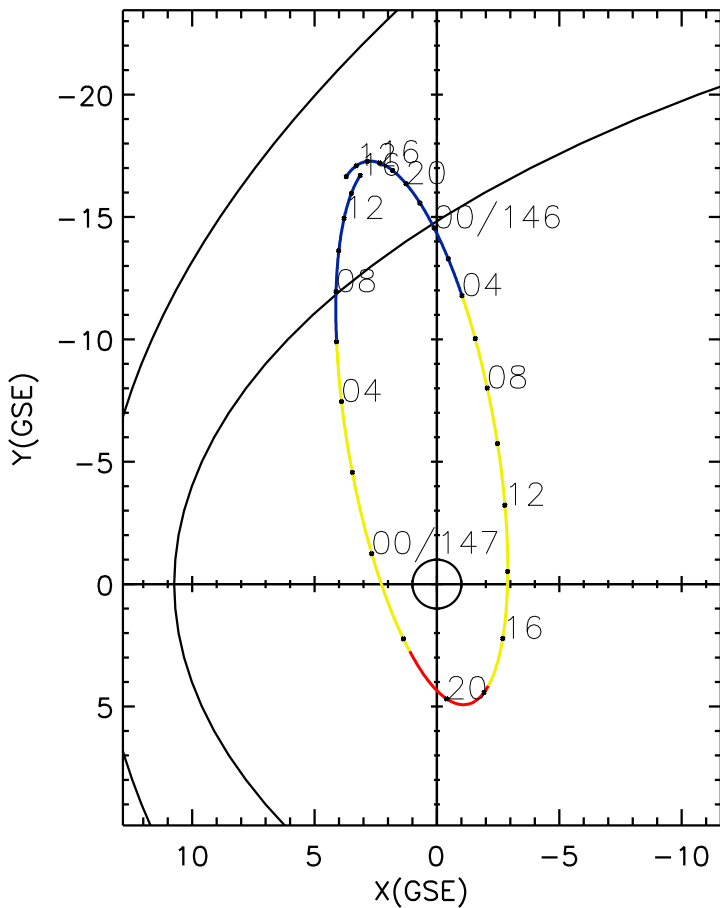

CLUSTER 2 orbit 2020 145 (05/24) 09:46 UT to 2020 147 (05/26) 16:06 UT

Tue May 19 19:40:27 2026