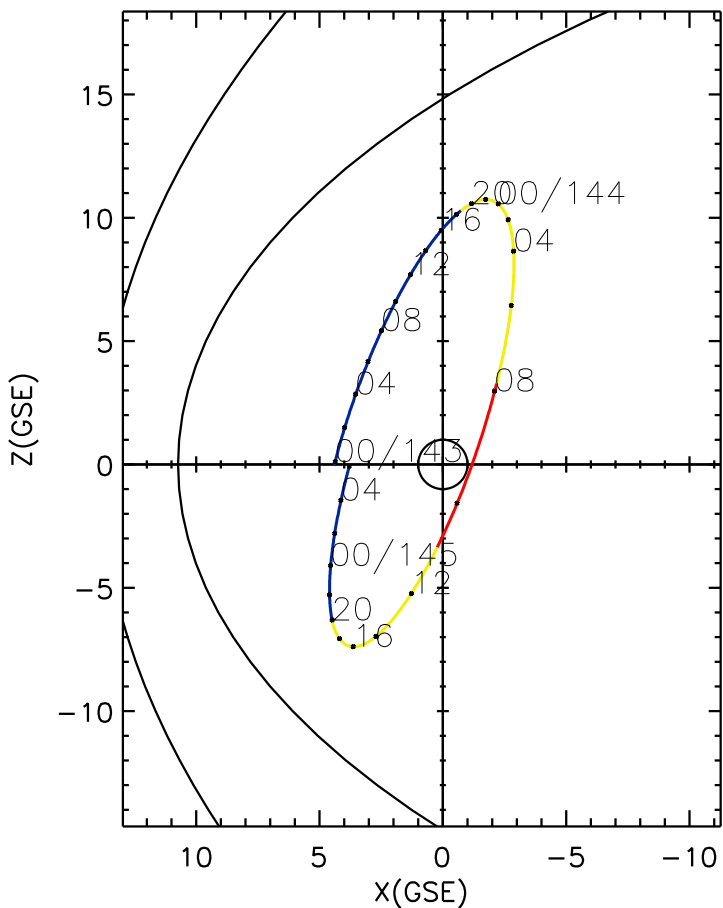

CLUSTER 2 orbit 2020 142 (05/21) 23:46 UT to 2020 145 (05/24) 06:01 UT

Wed Aug 21 19:23:16 2019