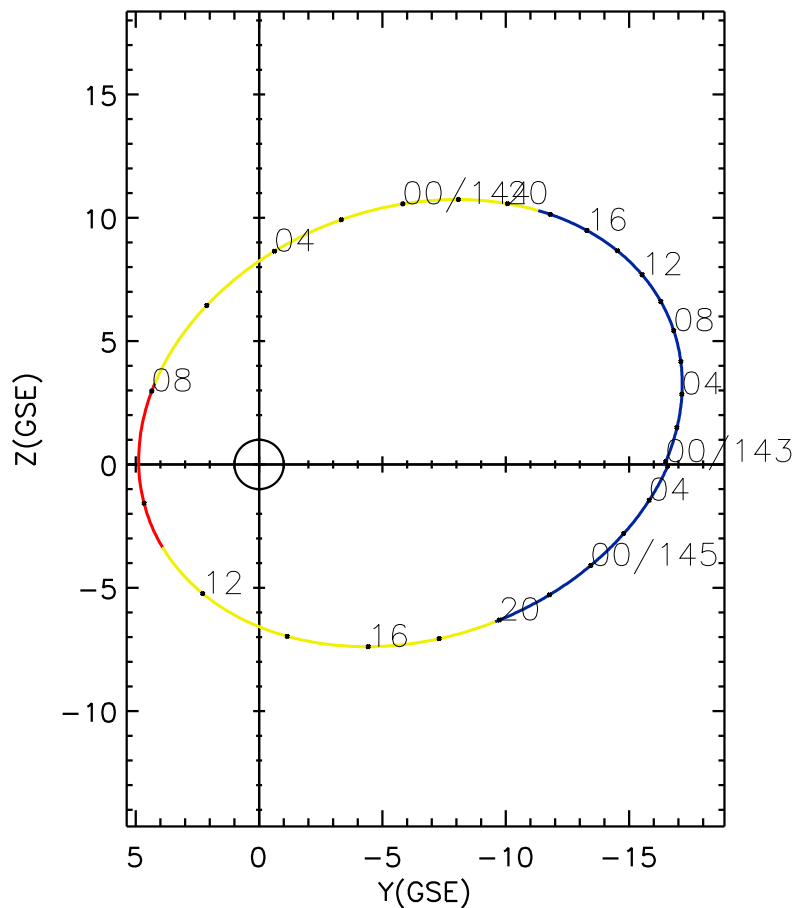

CLUSTER 2 orbit 2020 142 (05/21) 23:46 UT to 2020 145 (05/24) 06:01 UT

Wed Aug 21 19:23:16 2019