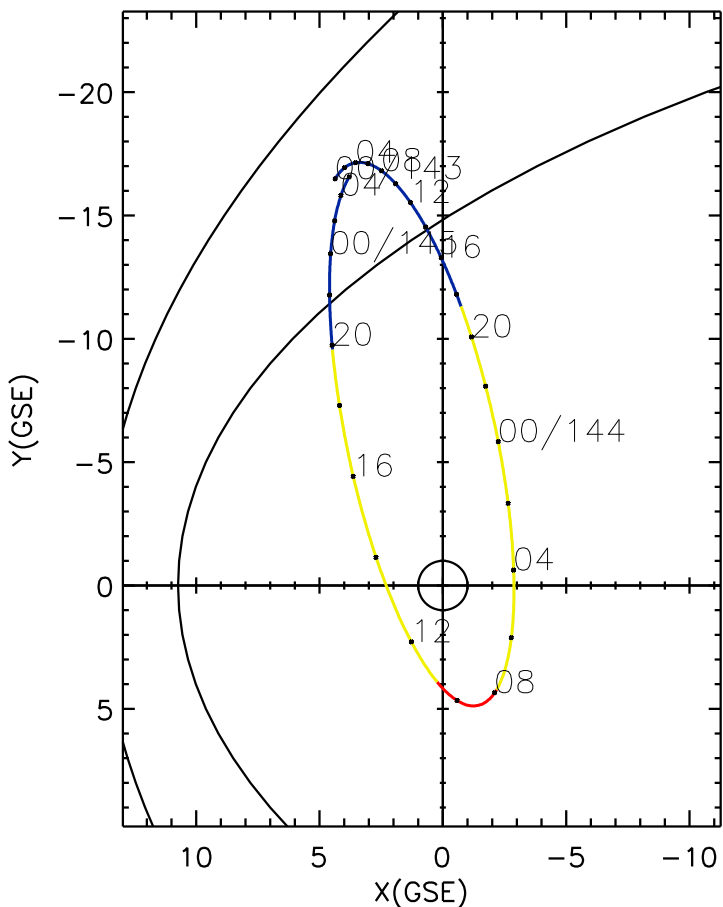

CLUSTER 2 orbit 2020 142 (05/21) 23:46 UT to 2020 145 (05/24) 06:01 UT

Wed Aug 21 19:23:16 2019