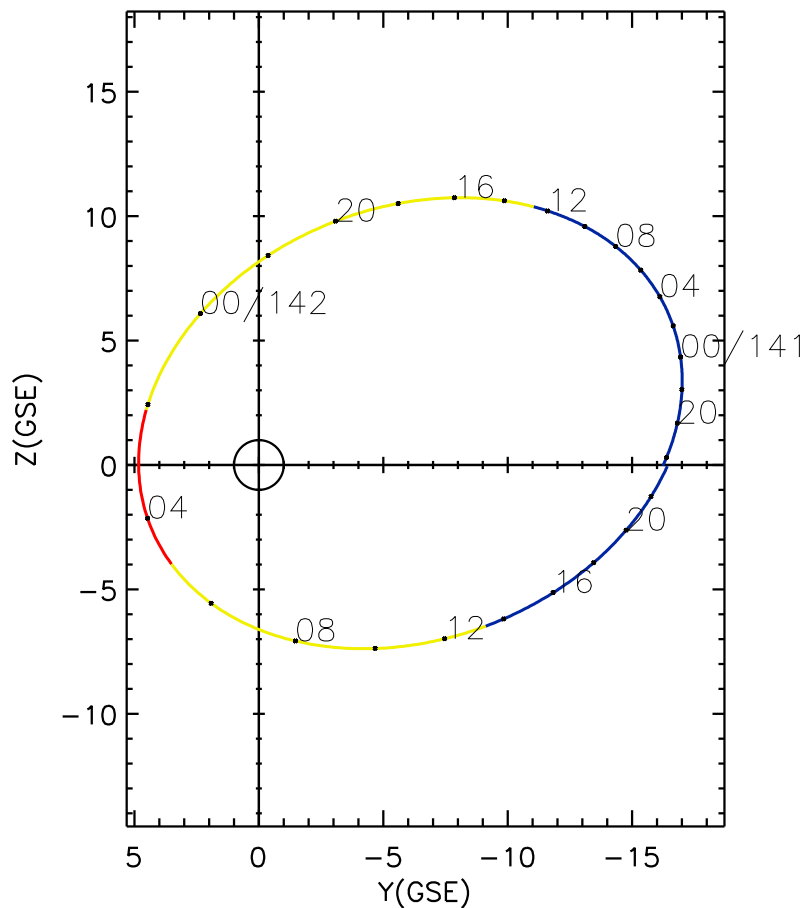

CLUSTER 2 orbit 2020 140 (05/19) 17:31 UT to 2020 142 (05/21) 23:46 UT

Wed Aug 21 19:23:16 2019