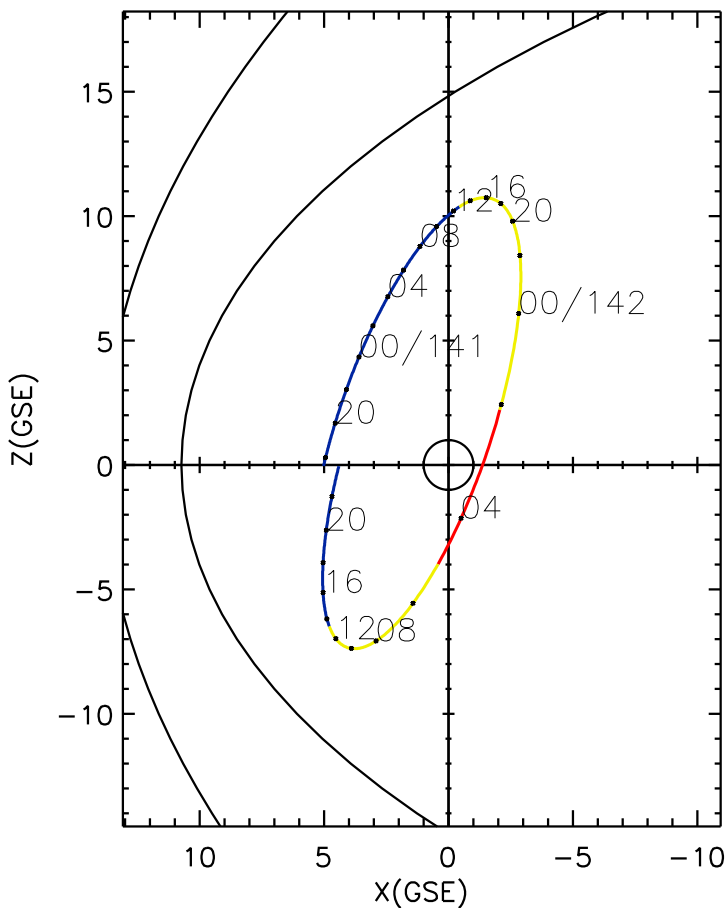

CLUSTER 2 orbit 2020 140 (05/19) 17:31 UT to 2020 142 (05/21) 23:46 UT

Wed Aug 21 19:23:16 2019