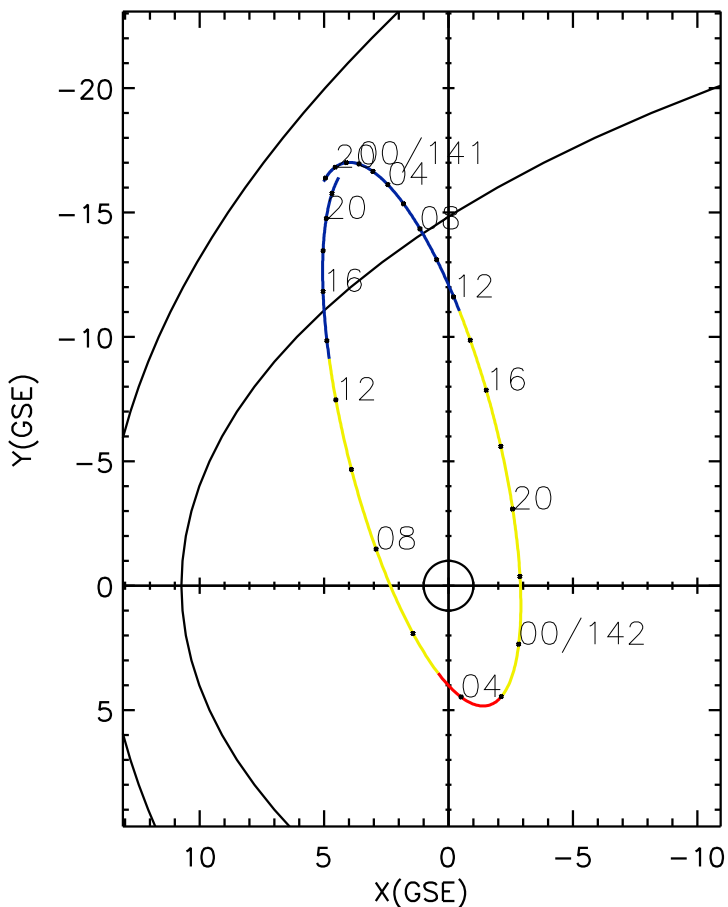

CLUSTER 2 orbit 2020 140 (05/19) 17:31 UT to 2020 142 (05/21) 23:46 UT

Wed Aug 21 19:23:16 2019