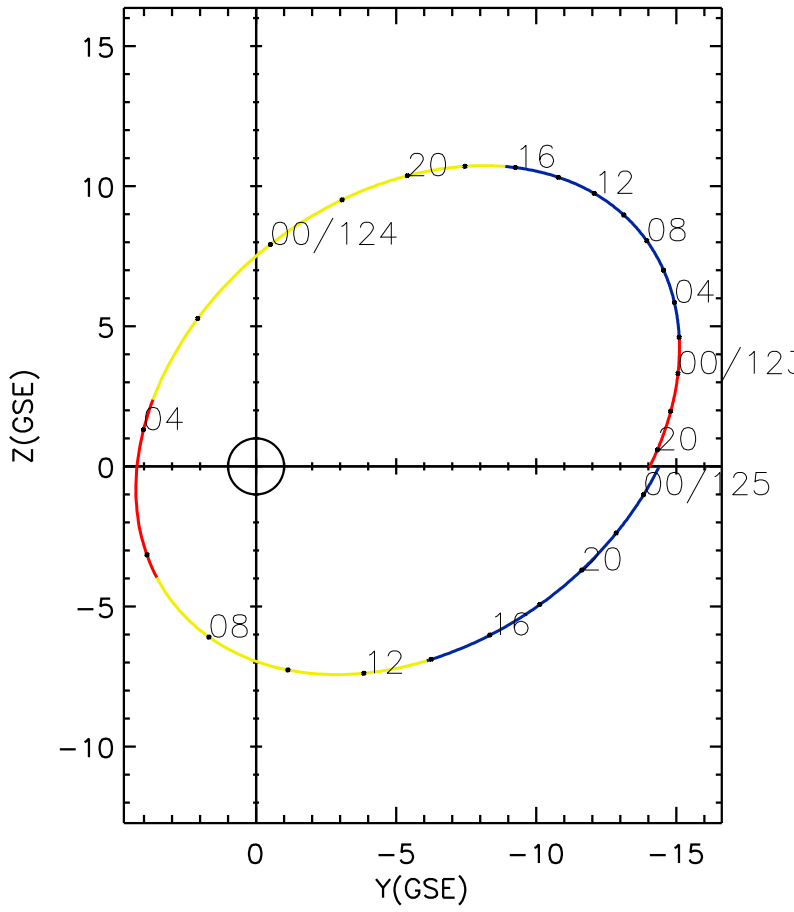

CLUSTER 2 orbit 2020 122 (05/01) 19:06 UT to 2020 125 (05/04) 01:26 UT

Wed May 20 19:40:38 2026