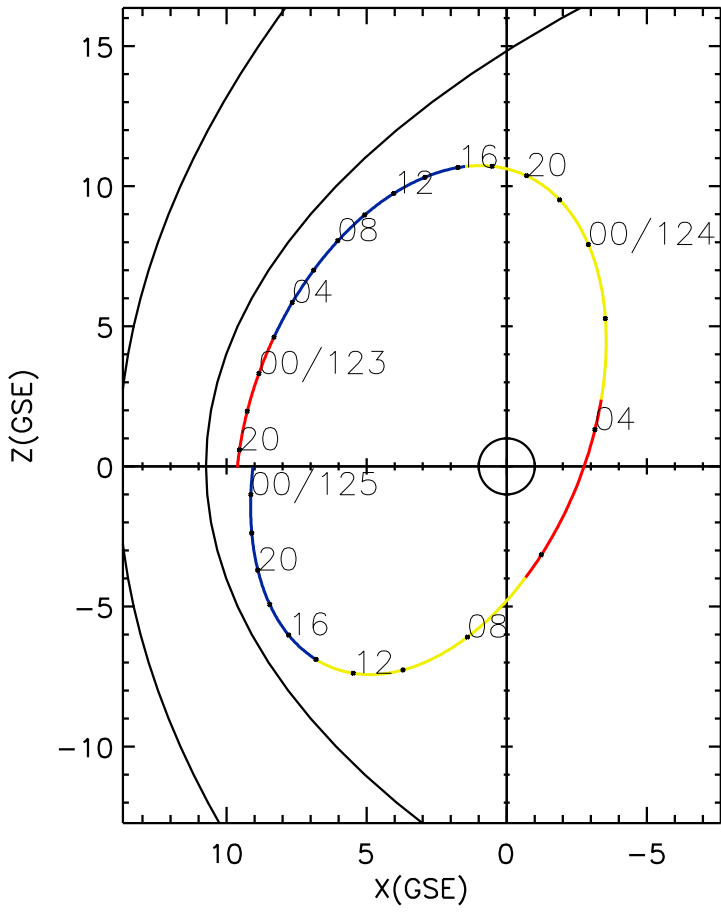

CLUSTER 2 orbit 2020 122 (05/01) 19:06 UT to 2020 125 (05/04) 01:26 UT

Wed May 20 19:40:38 2026