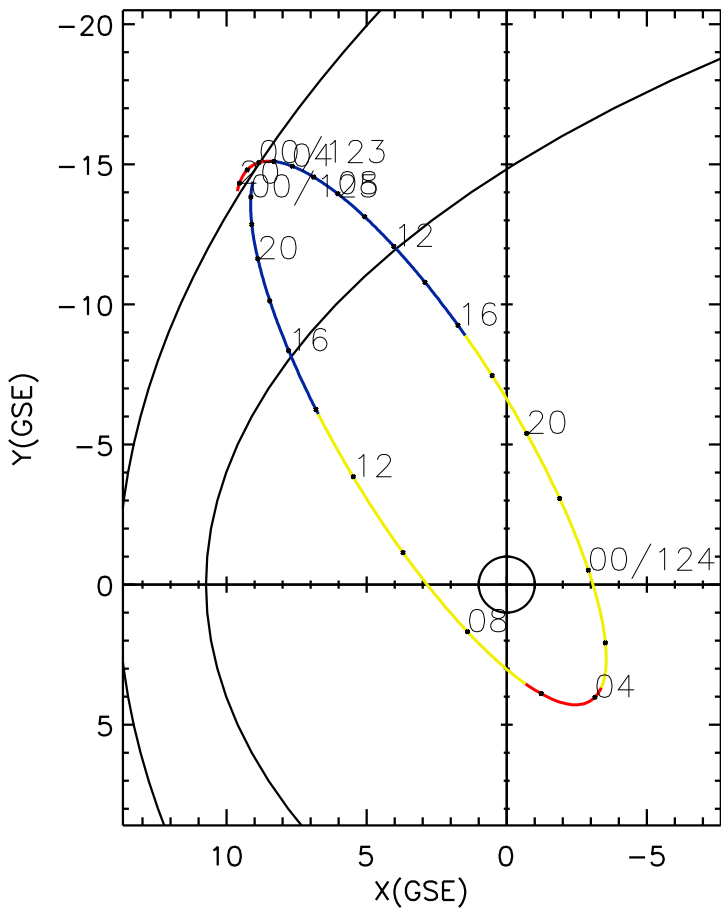

CLUSTER 2 orbit 2020 122 (05/01) 19:06 UT to 2020 125 (05/04) 01:26 UT

Wed May 20 19:40:38 2026