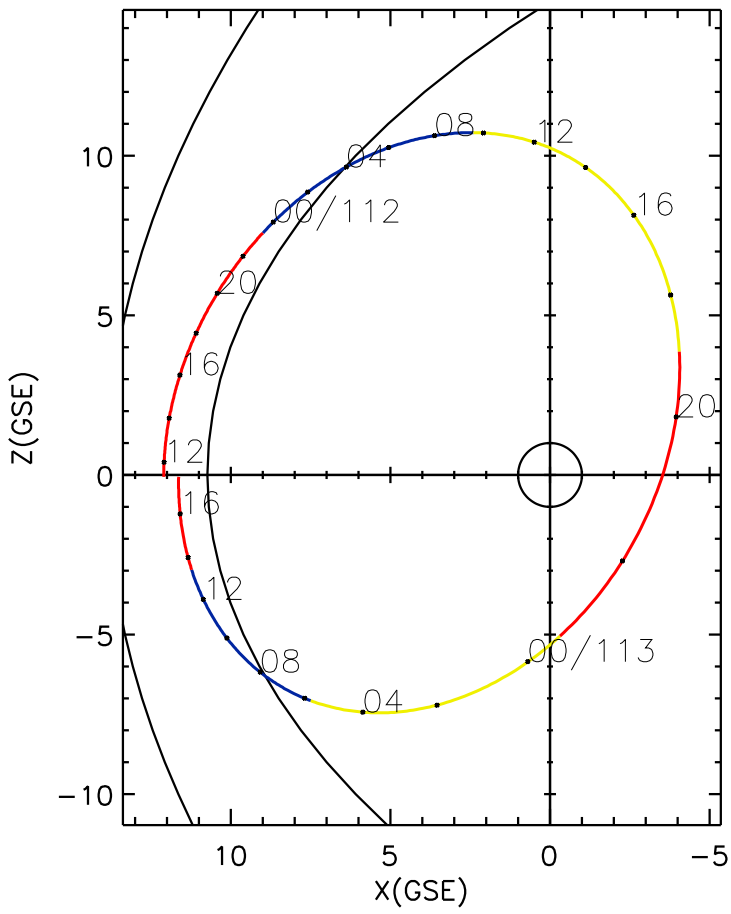

CLUSTER 2 orbit 2020 111 (04/20) 11:21 UT to 2020 113 (04/22) 17:41 UT

Fri May 22 19:41:06 2026