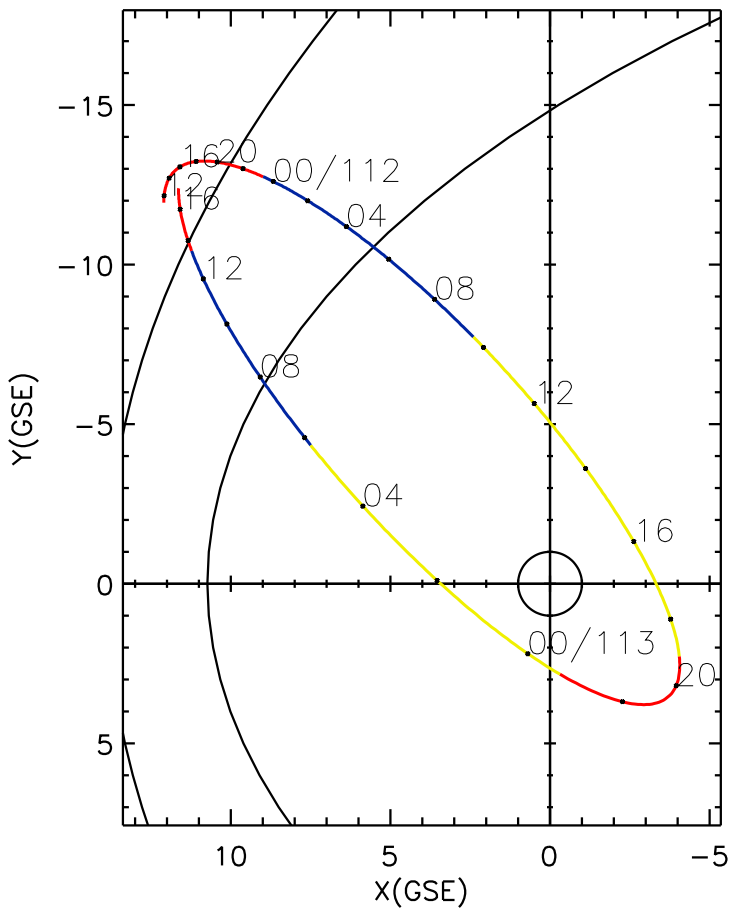

CLUSTER 2 orbit 2020 111 (04/20) 11:21 UT to 2020 113 (04/22) 17:41 UT

Fri May 22 19:41:06 2026