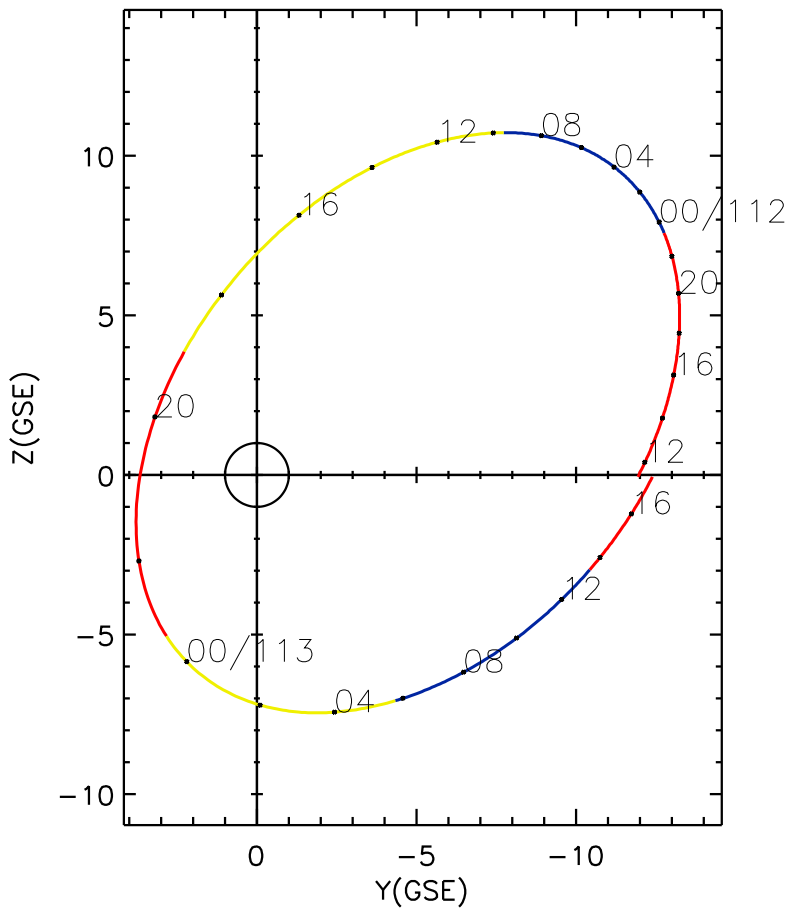

CLUSTER 2 orbit 2020 111 (04/20) 11:21 UT to 2020 113 (04/22) 17:41 UT

Fri May 22 19:41:06 2026