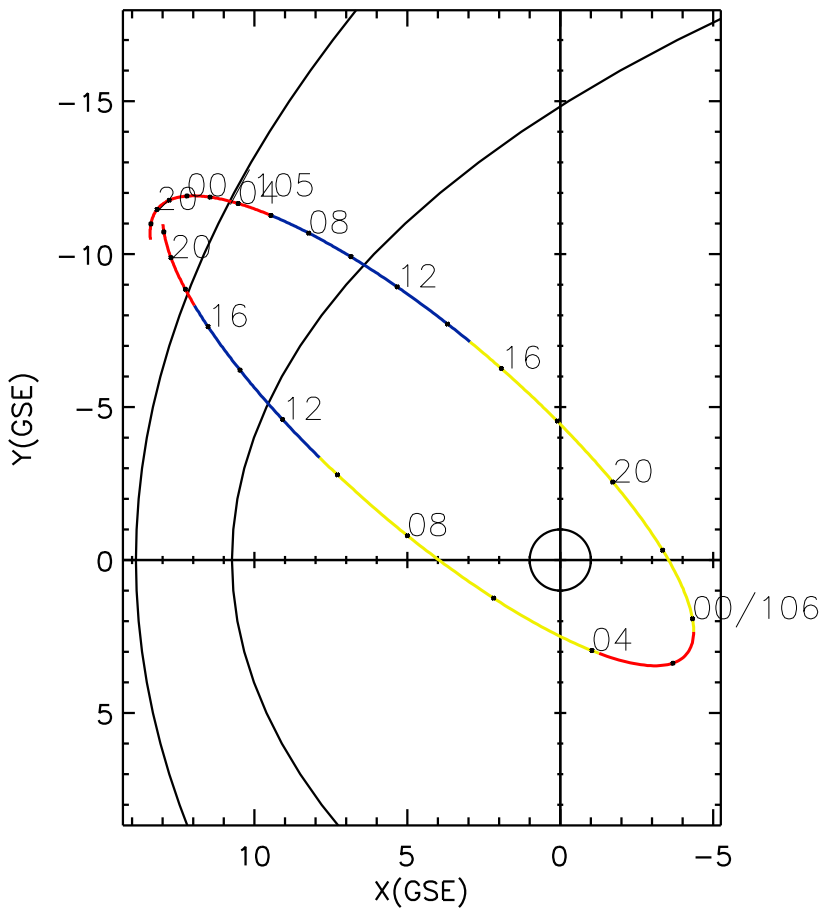

CLUSTER 2 orbit 2020 104 (04/13) 16:21 UT to 2020 106 (04/15) 22:41 UT

Sun May 31 19:41:12 2026