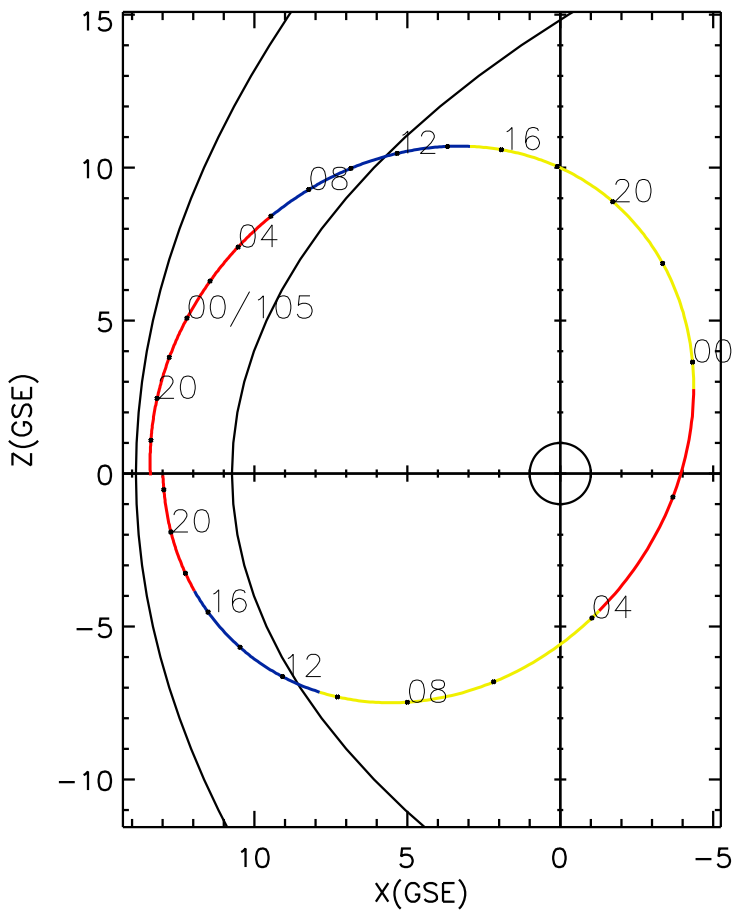

CLUSTER 2 orbit 2020 104 (04/13) 16:21 UT to 2020 106 (04/15) 22:41 UT

Sun May 31 19:41:12 2026