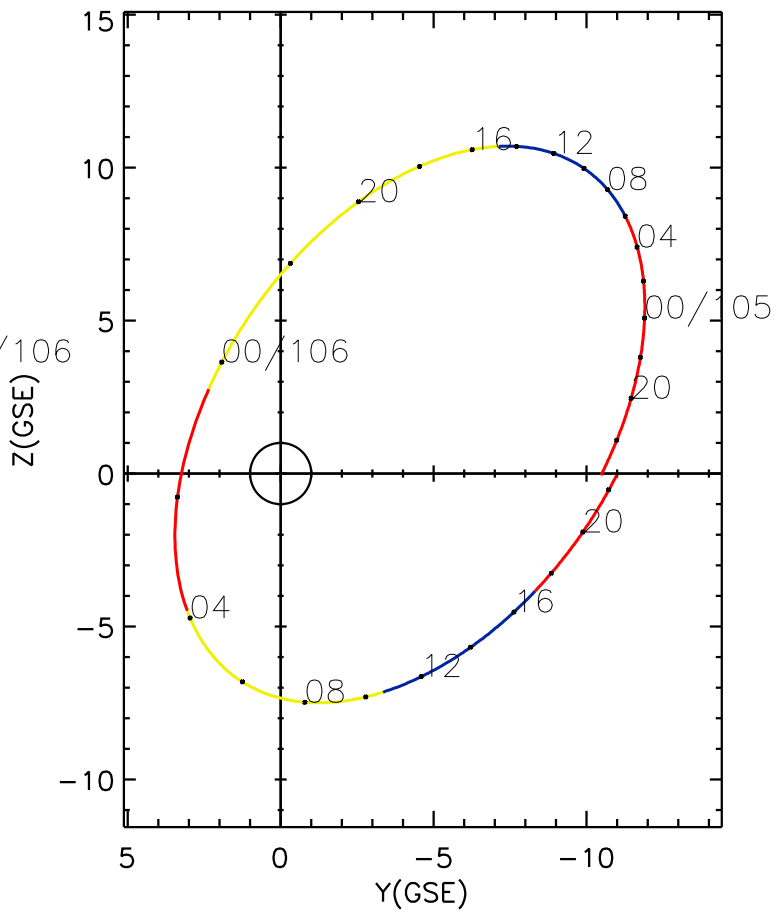

CLUSTER 2 orbit 2020 104 (04/13) 16:21 UT to 2020 106 (04/15) 22:41 UT

Sun May 31 19:41:12 2026