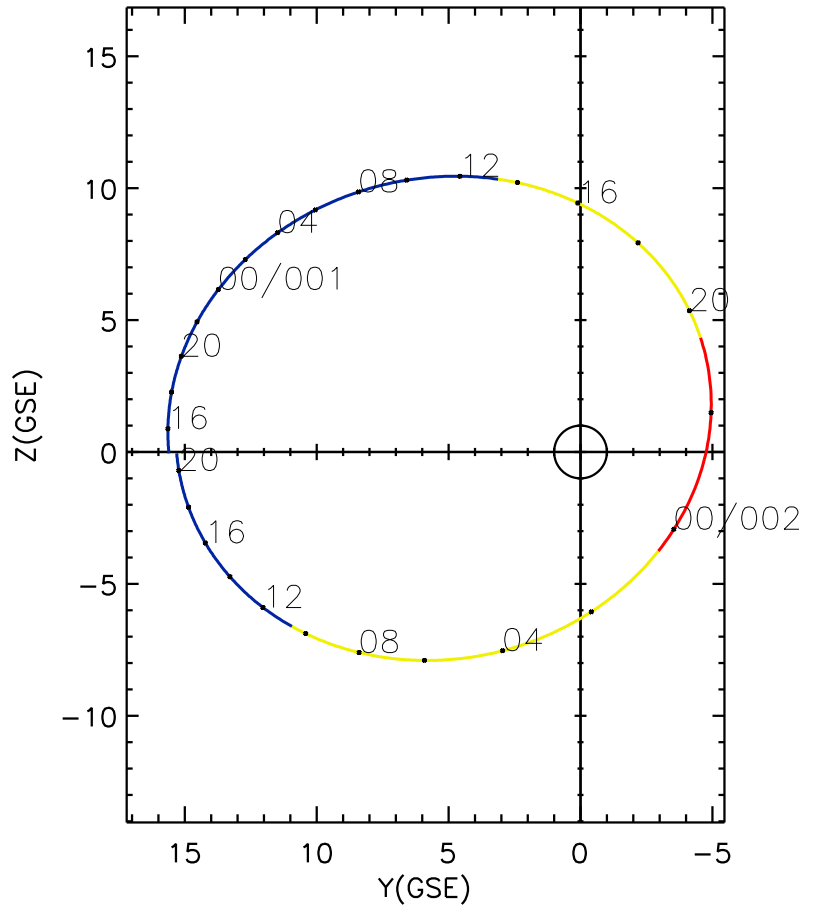

CLUSTER 2 orbit 2019 365 (12/31) 14:41 UT to 2020 002 (01/02) 20:56 UT

Tue Feb 12 19:25:45 2019