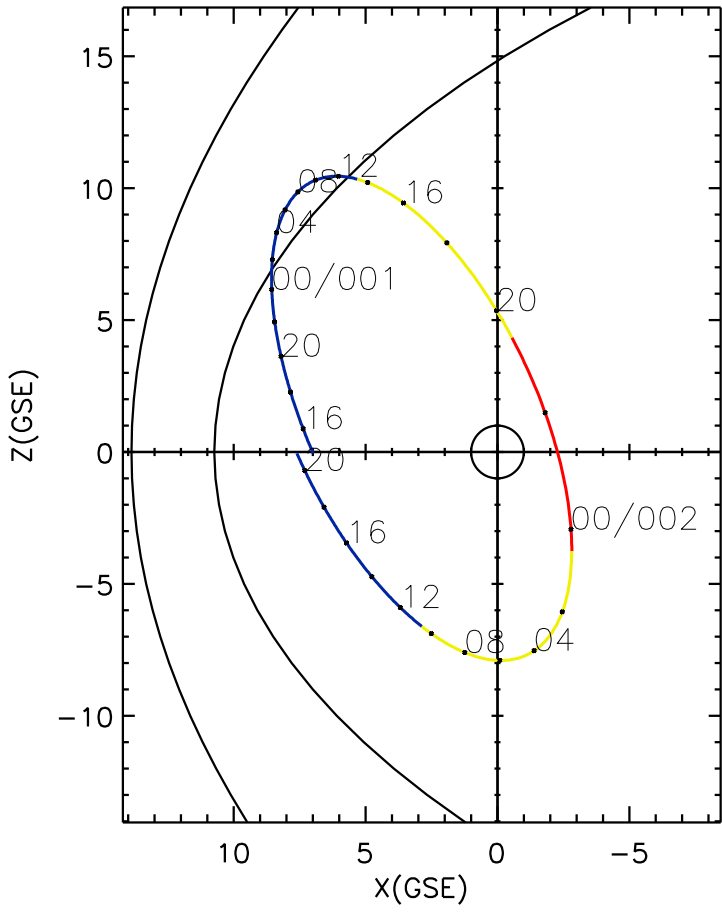

CLUSTER 2 orbit 2019 365 (12/31) 14:41 UT to 2020 002 (01/02) 20:56 UT

Tue Feb 12 19:25:45 2019