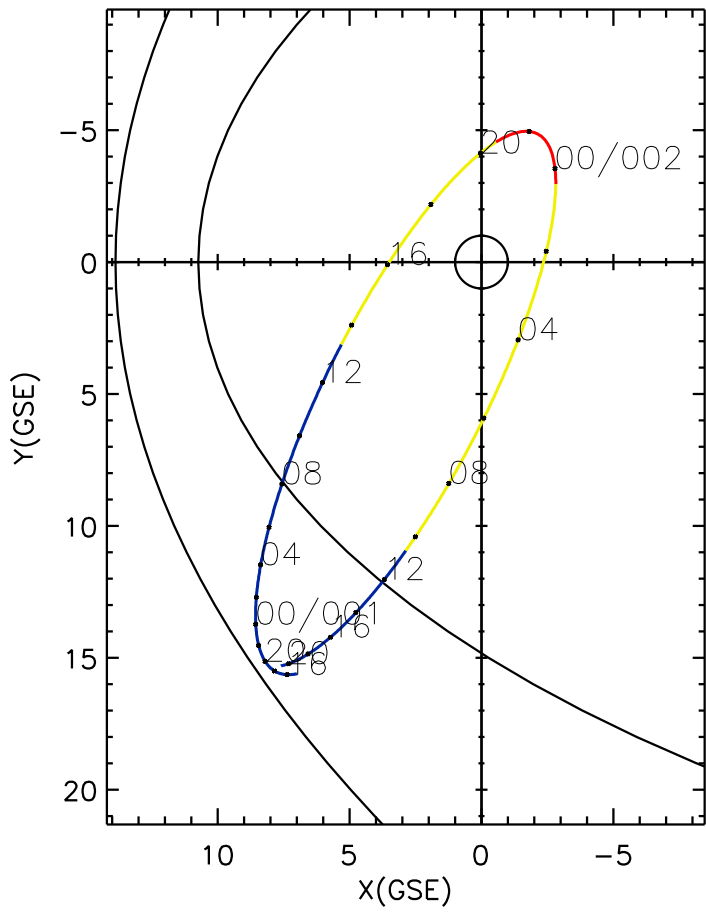

CLUSTER 2 orbit 2019 365 (12/31) 14:41 UT to 2020 002 (01/02) 20:56 UT

Tue Feb 12 19:25:45 2019