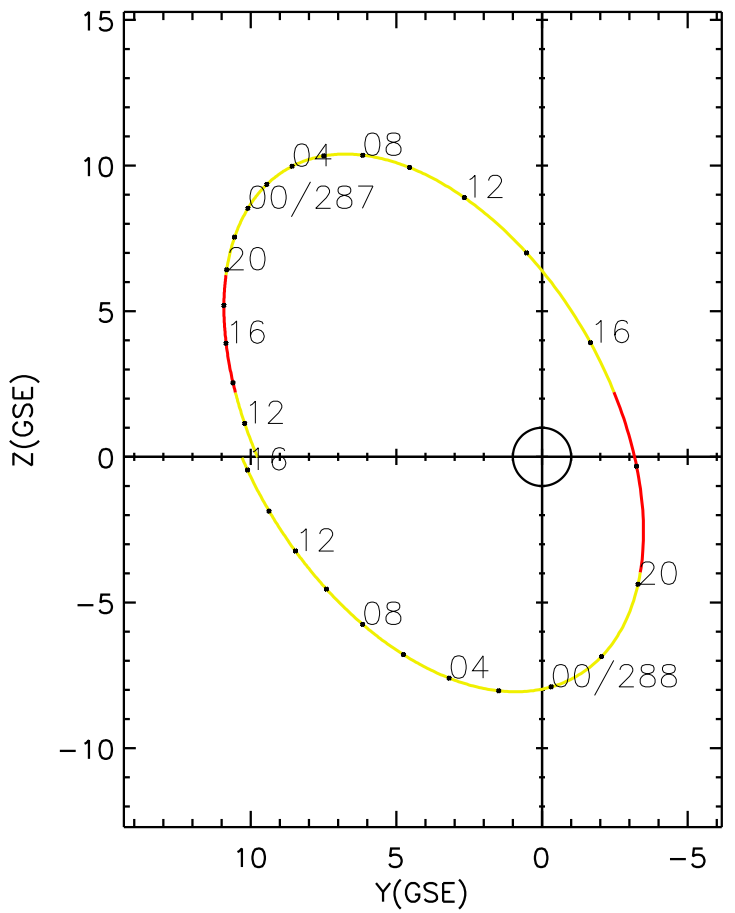

CLUSTER 2 orbit 2019 286 (10/13) 10:21 UT to 2019 288 (10/15) 16:36 UT

Sat May 23 19:40:06 2026