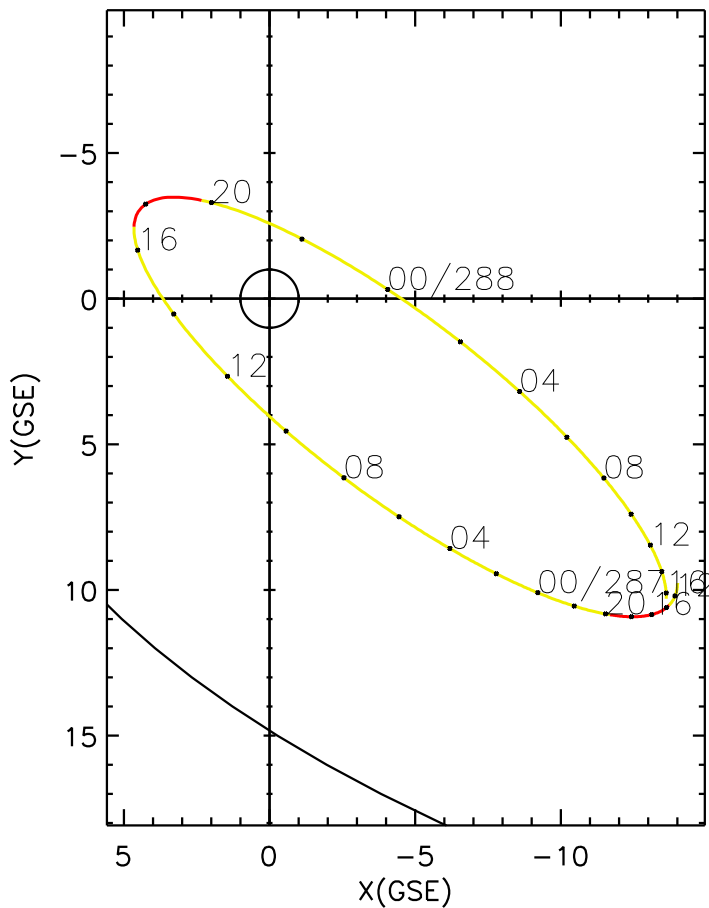

CLUSTER 2 orbit 2019 286 (10/13) 10:21 UT to 2019 288 (10/15) 16:36 UT

Sat May 23 19:40:06 2026