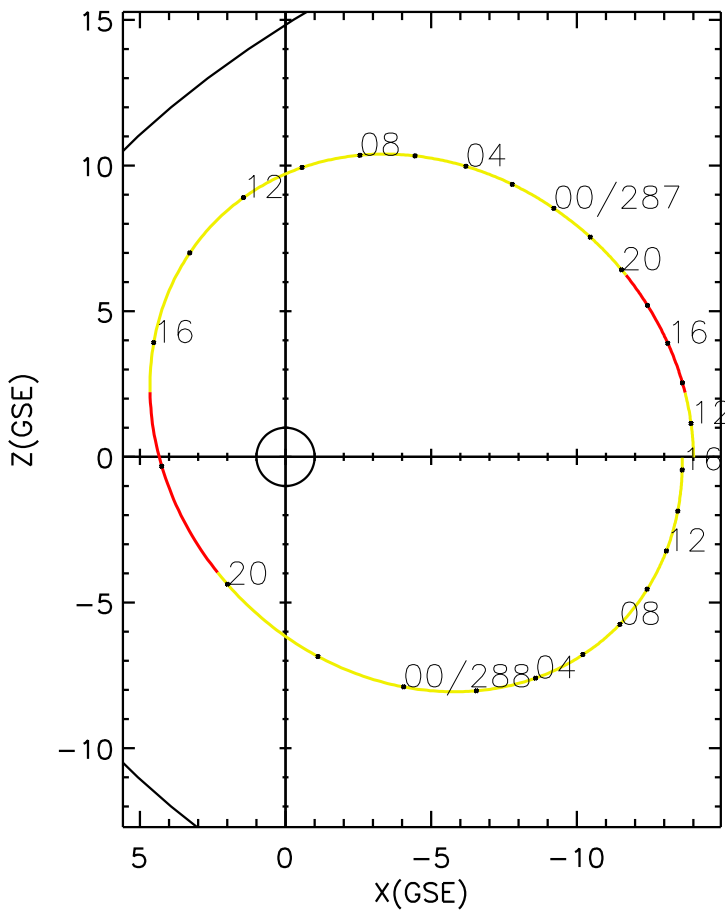

CLUSTER 2 orbit 2019 286 (10/13) 10:21 UT to 2019 288 (10/15) 16:36 UT

Sat May 23 19:40:06 2026