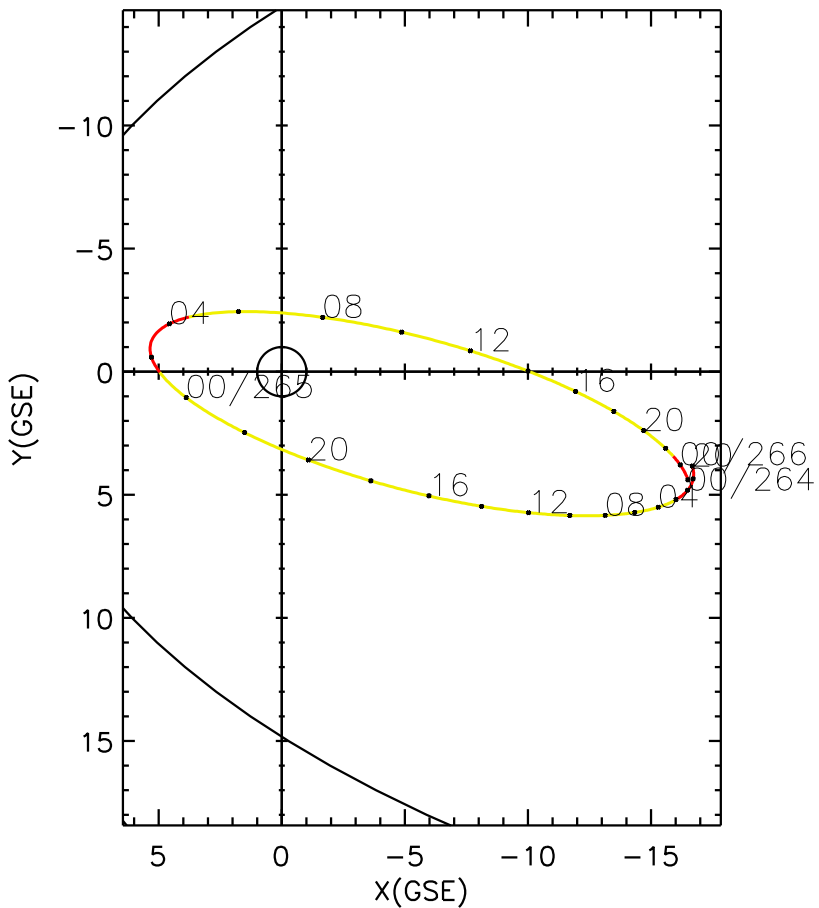

CLUSTER 2 orbit 2019 263 (09/20) 19:46 UT to 2019 266 (09/23) 02:01 UT

Tue May 19 19:39:28 2026