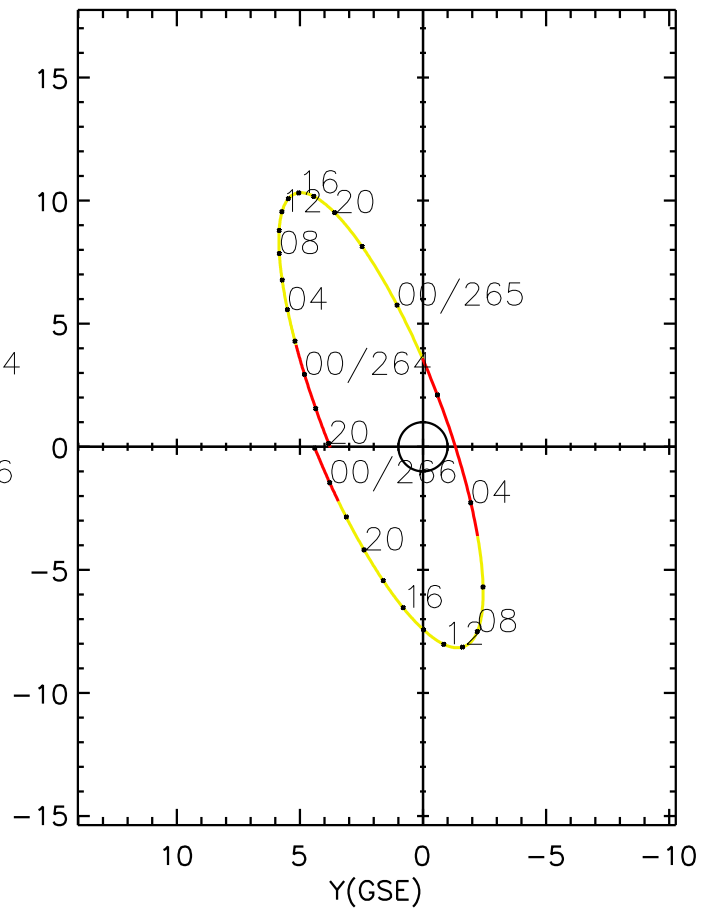

CLUSTER 2 orbit 2019 263 (09/20) 19:46 UT to 2019 266 (09/23) 02:01 UT

Tue May 19 19:39:28 2026