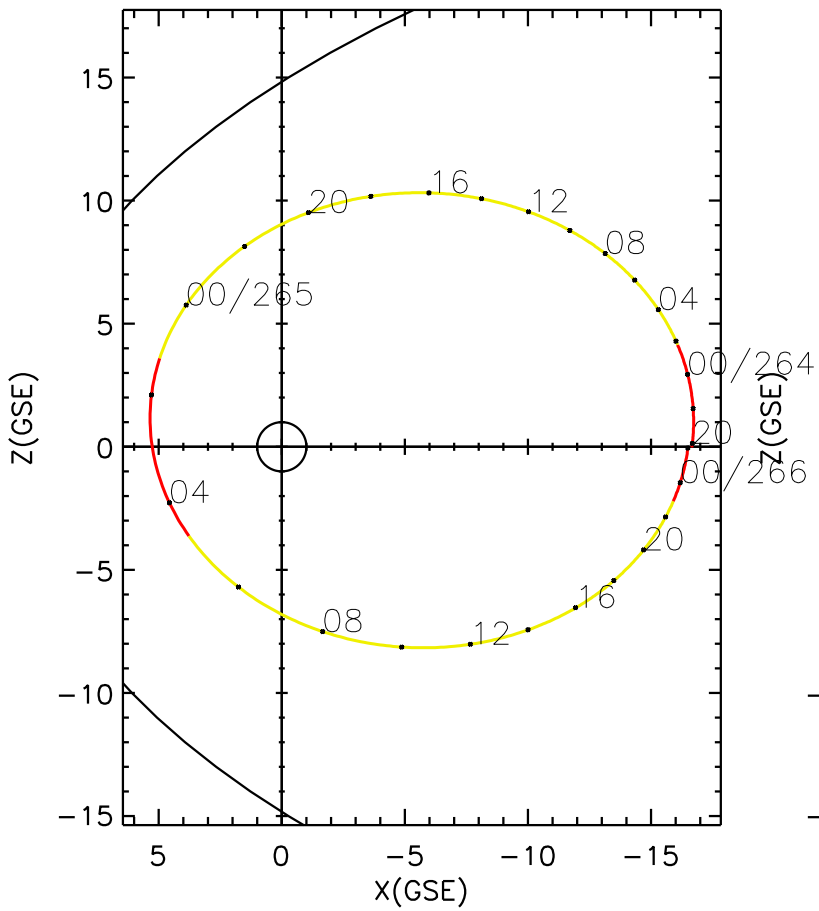

CLUSTER 2 orbit 2019 263 (09/20) 19:46 UT to 2019 266 (09/23) 02:01 UT

Tue May 19 19:39:28 2026