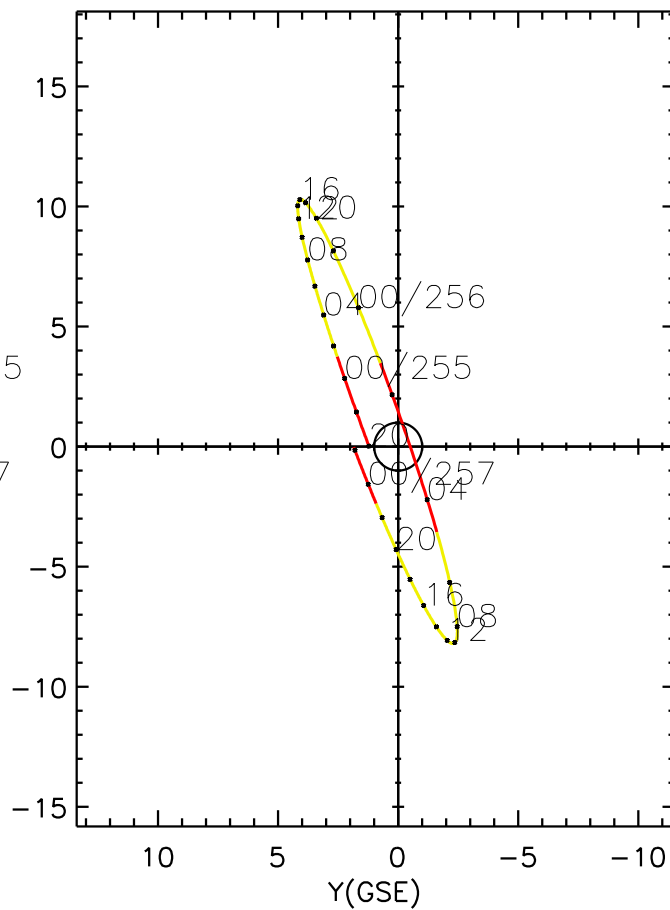

CLUSTER 2 orbit 2019 254 (09/11) 19:56 UT to 2019 257 (09/14) 02:11 UT

Tue Feb 12 19:25:35 2019