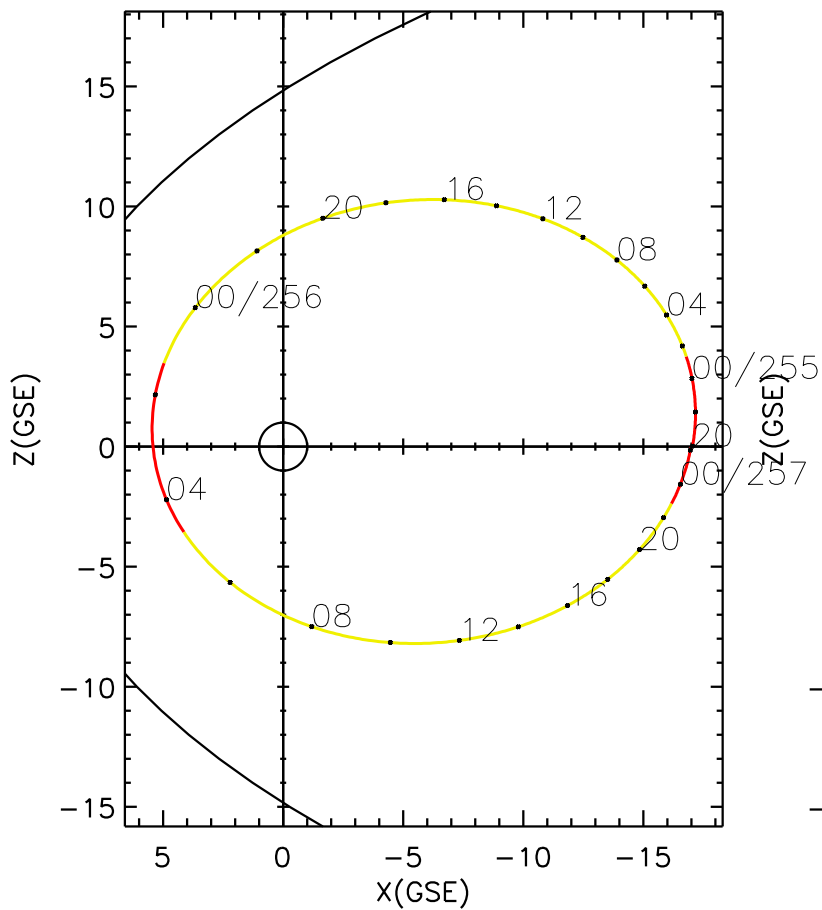

CLUSTER 2 orbit 2019 254 (09/11) 19:56 UT to 2019 257 (09/14) 02:11 UT

Tue Feb 12 19:25:35 2019