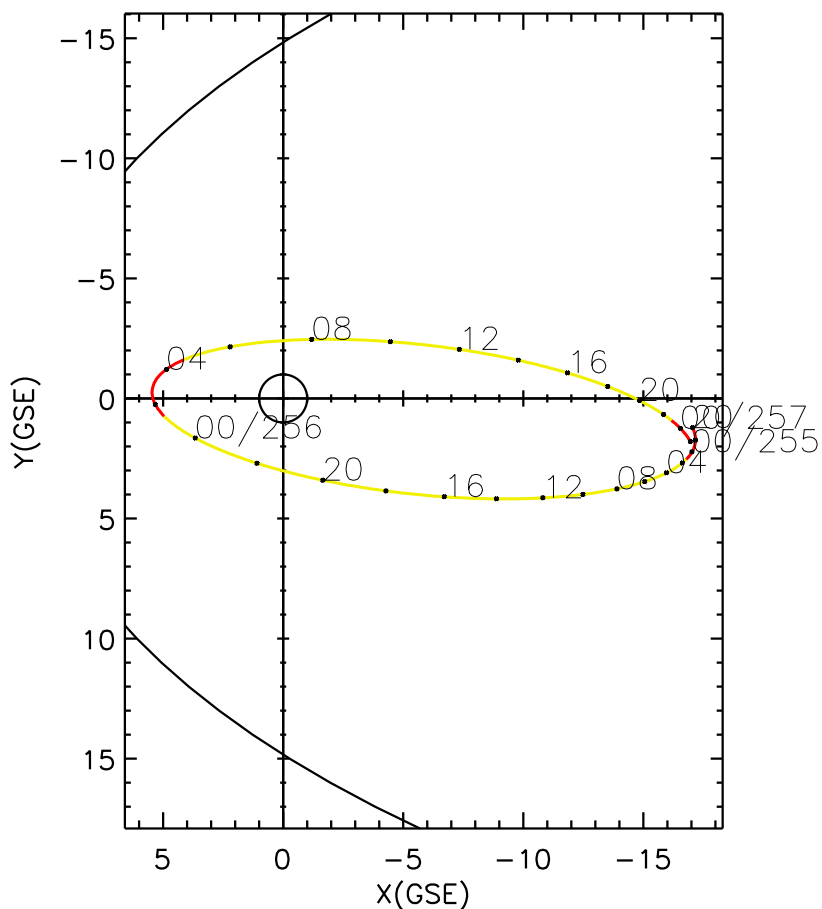

CLUSTER 2 orbit 2019 254 (09/11) 19:56 UT to 2019 257 (09/14) 02:11 UT

Tue Feb 12 19:25:35 2019