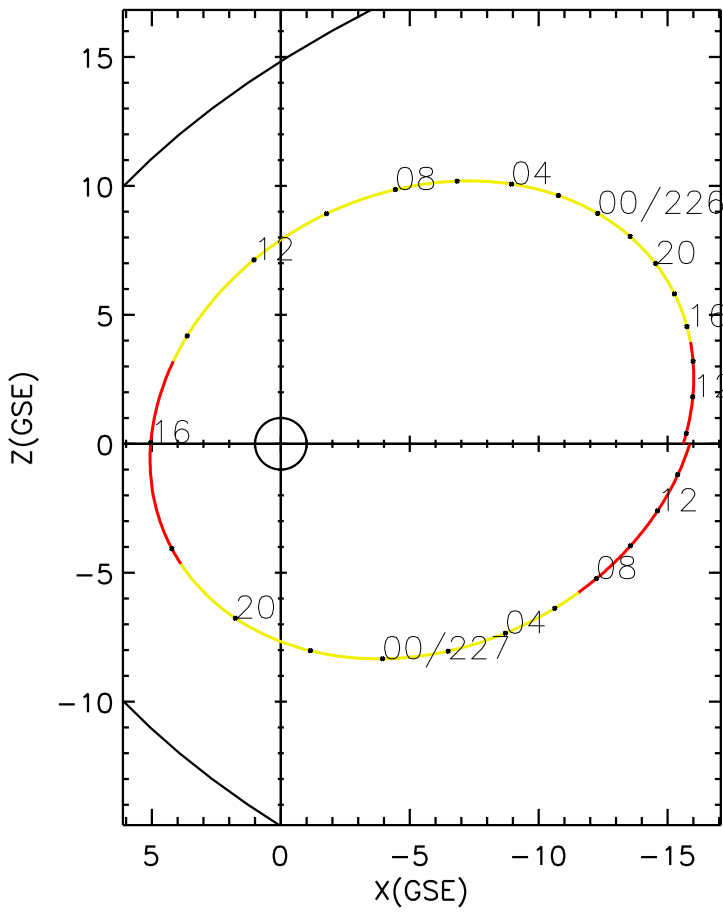

CLUSTER 2 orbit 2019 225 (08/13) 09:26 UT to 2019 227 (08/15) 15:41 UT

Tue Nov 12 19:23:10 2019