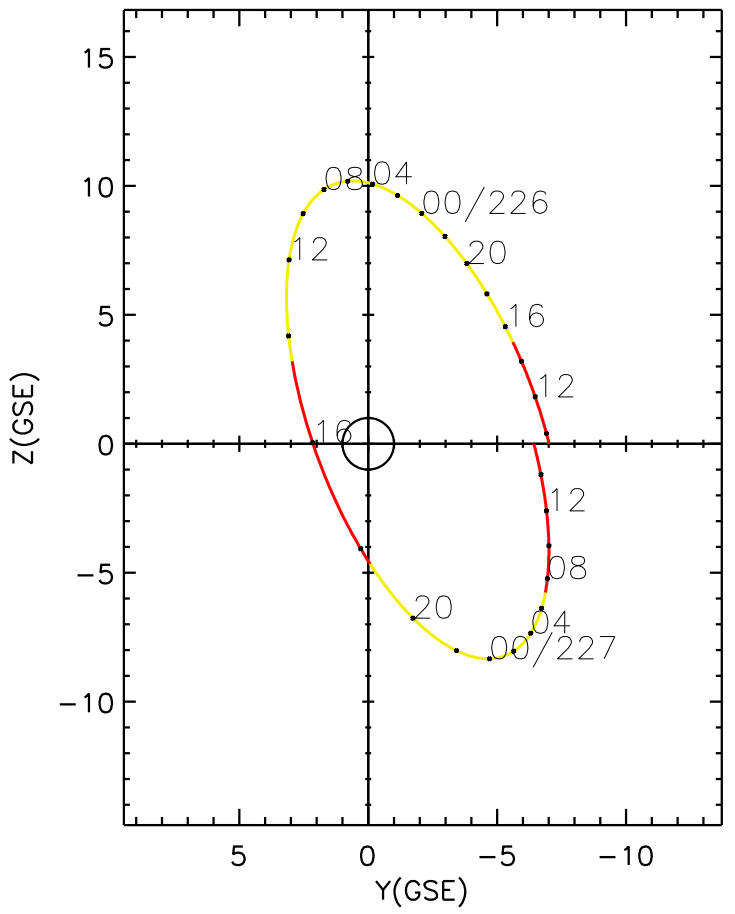

CLUSTER 2 orbit 2019 225 (08/13) 09:26 UT to 2019 227 (08/15) 15:41 UT

Tue Nov 12 19:23:10 2019