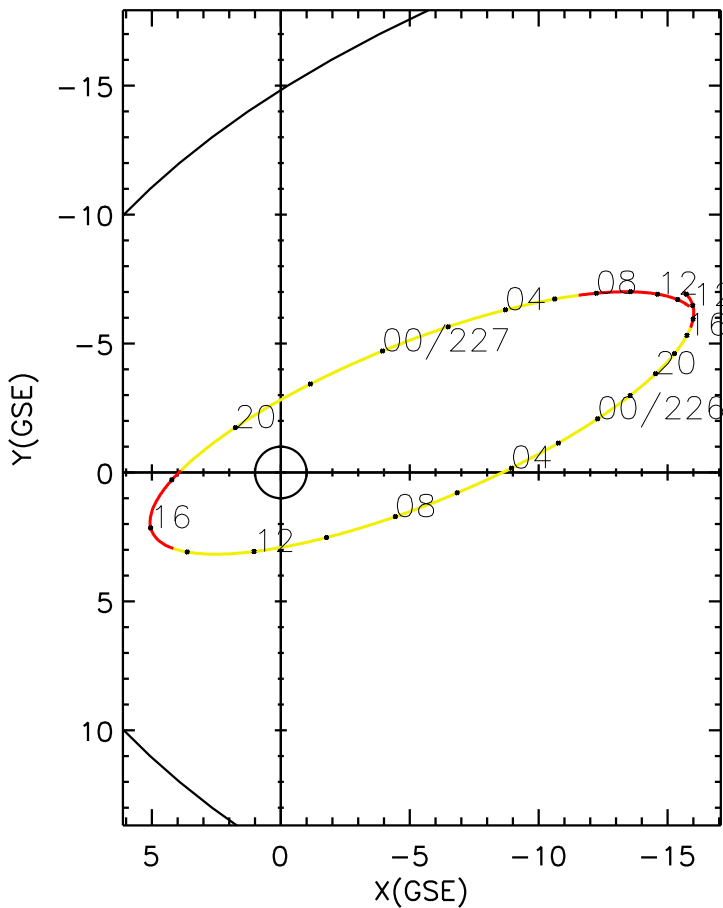

CLUSTER 2 orbit 2019 225 (08/13) 09:26 UT to 2019 227 (08/15) 15:41 UT

Tue Nov 12 19:23:10 2019