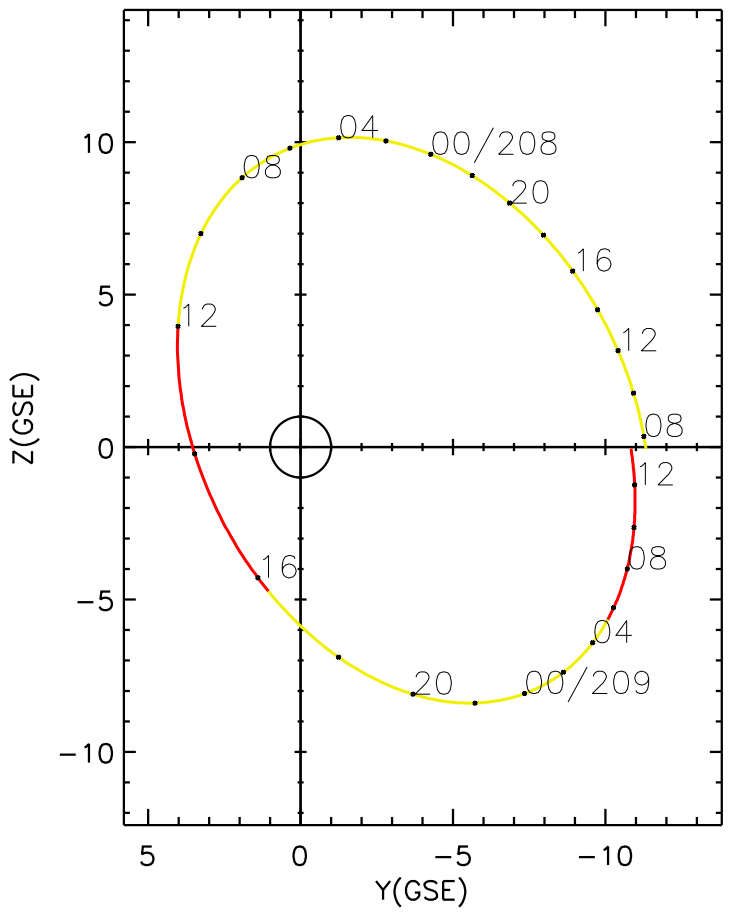

CLUSTER 2 orbit 2019 207 (07/26) 07:26 UT to 2019 209 (07/28) 13:41 UT

Sun May 24 19:38:04 2026