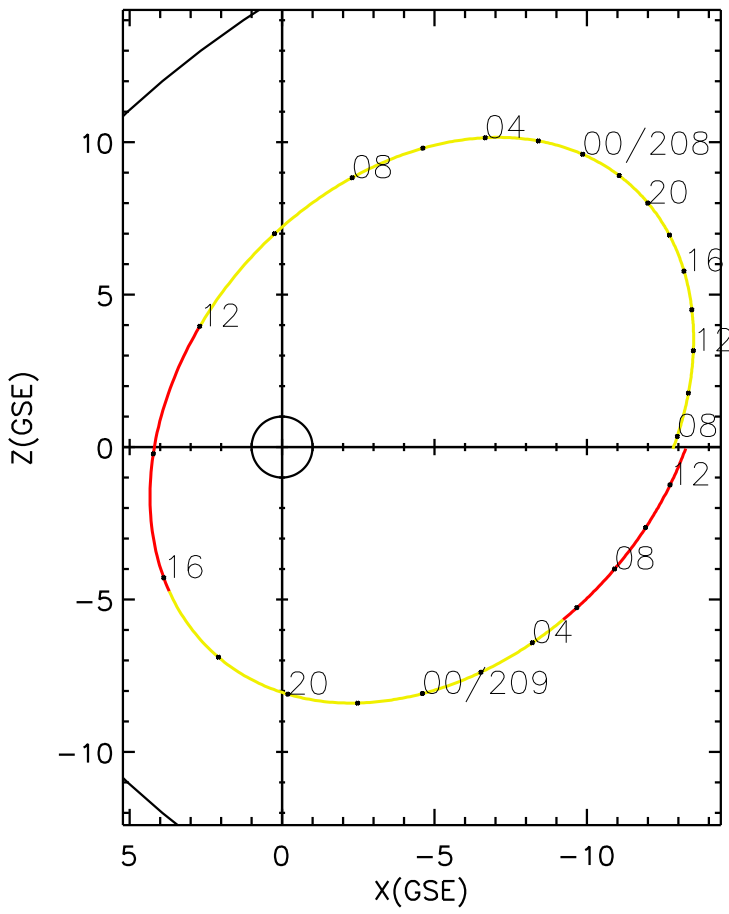

CLUSTER 2 orbit 2019 207 (07/26) 07:26 UT to 2019 209 (07/28) 13:41 UT

Sun May 24 19:38:04 2026