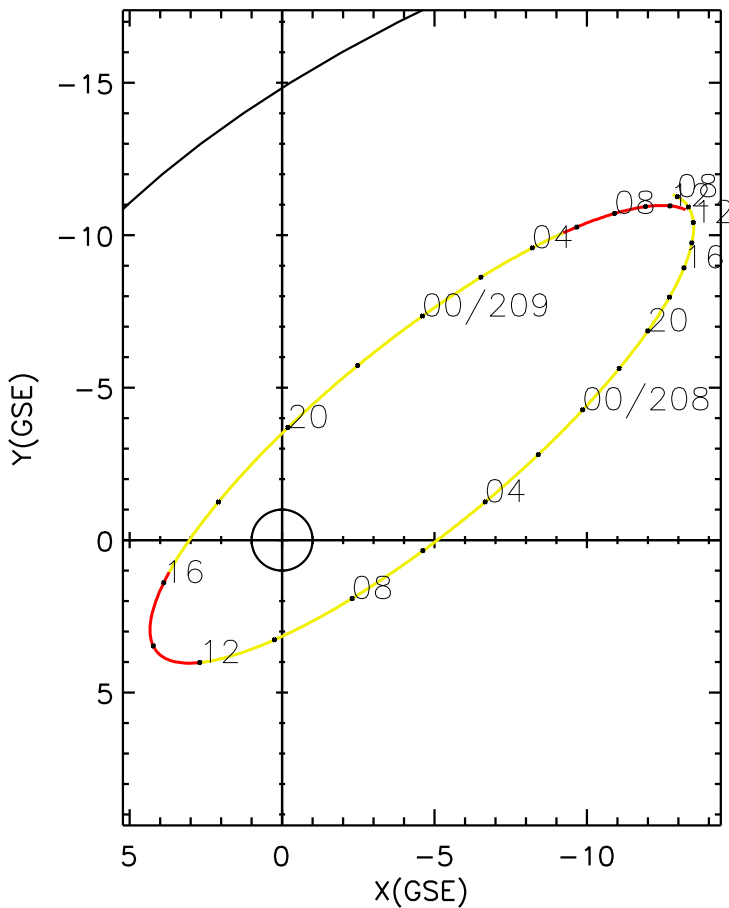

CLUSTER 2 orbit 2019 207 (07/26) 07:26 UT to 2019 209 (07/28) 13:41 UT

Sun May 24 19:38:04 2026