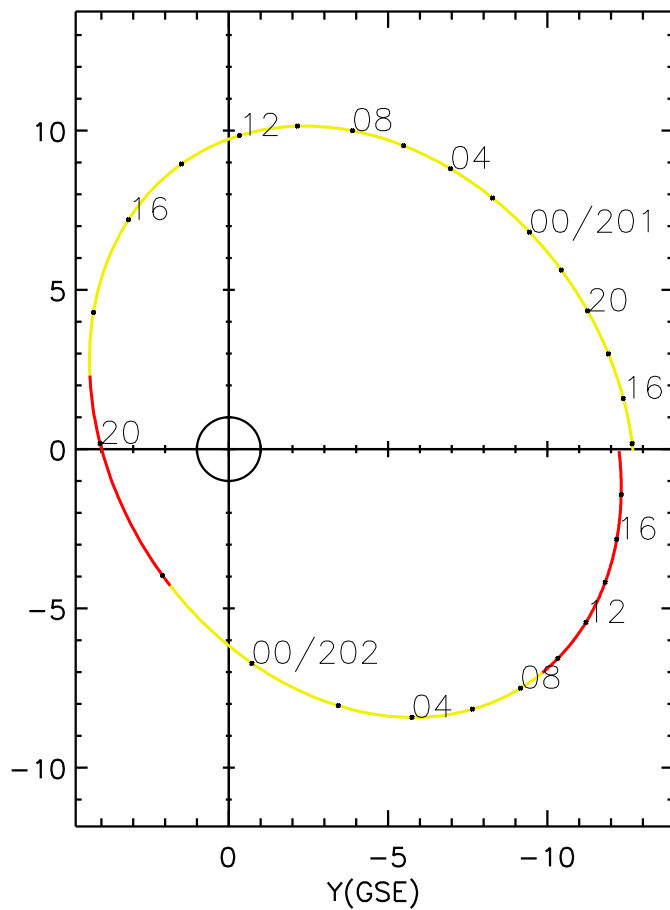

CLUSTER 2 orbit 2019 200 (07/19) 13:41 UT to 2019 202 (07/21) 19:56 UT

Tue Feb 12 19:25:30 2019