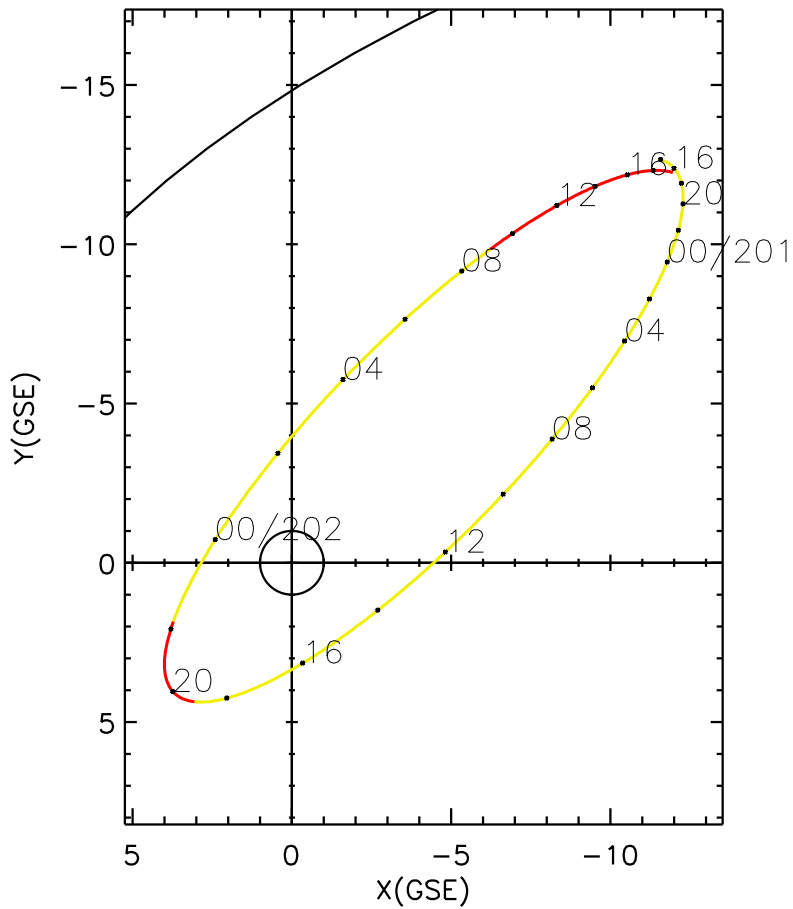

CLUSTER 2 orbit 2019 200 (07/19) 13:41 UT to 2019 202 (07/21) 19:56 UT

Tue Feb 12 19:25:30 2019