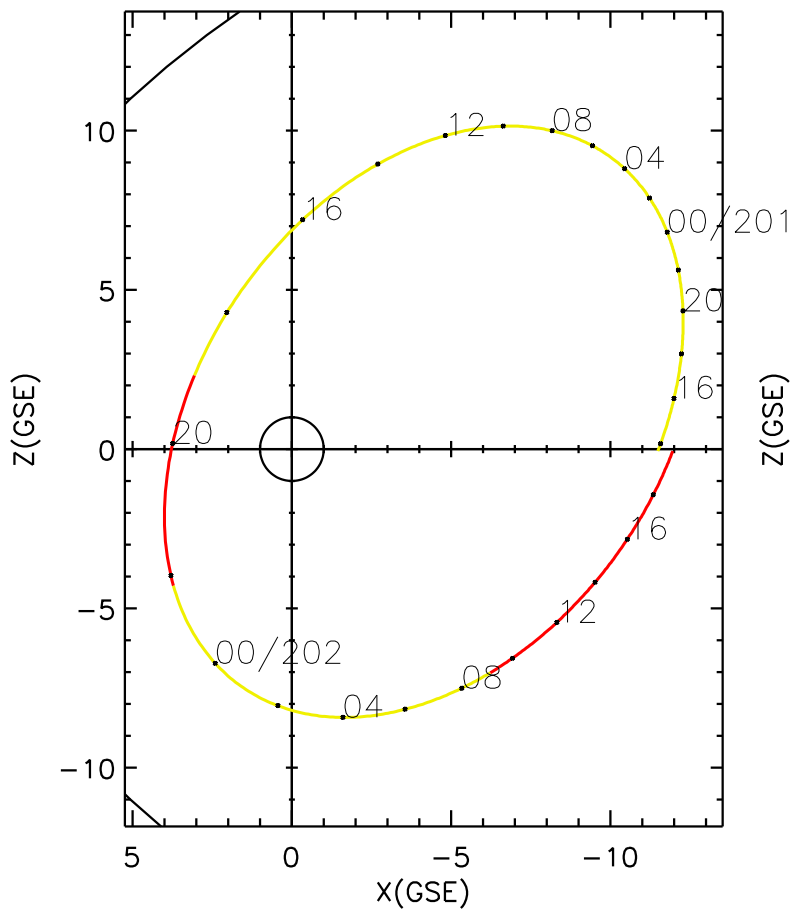

CLUSTER 2 orbit 2019 200 (07/19) 13:41 UT to 2019 202 (07/21) 19:56 UT

Tue Feb 12 19:25:30 2019