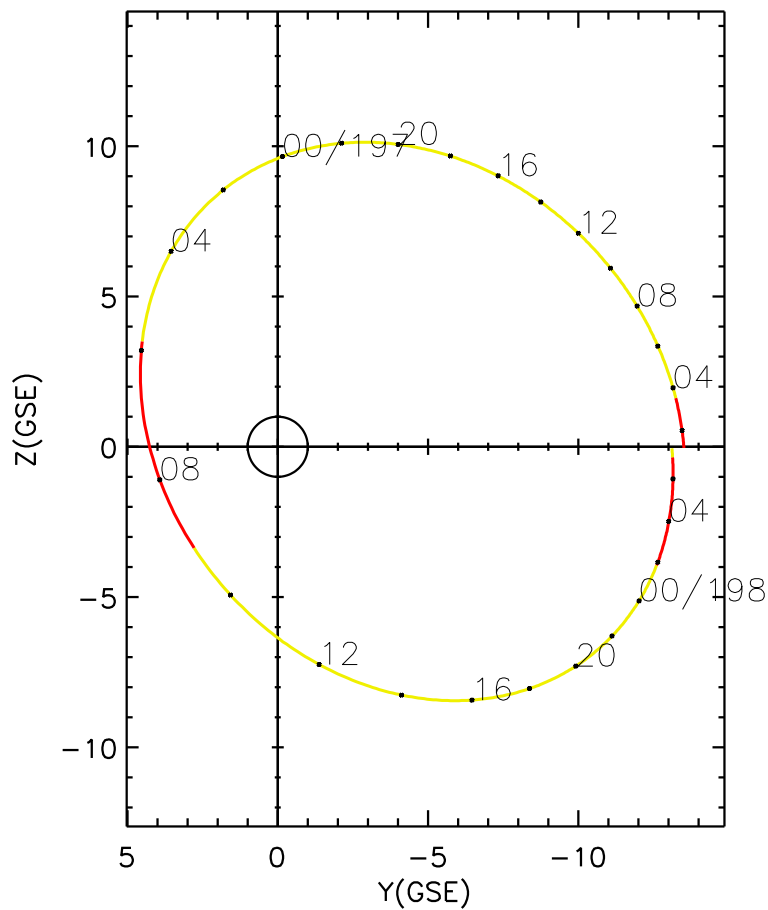

CLUSTER 2 orbit 2019 196 (07/15) 01:11 UT to 2019 198 (07/17) 07:26 UT

Tue Feb 12 19:25:30 2019