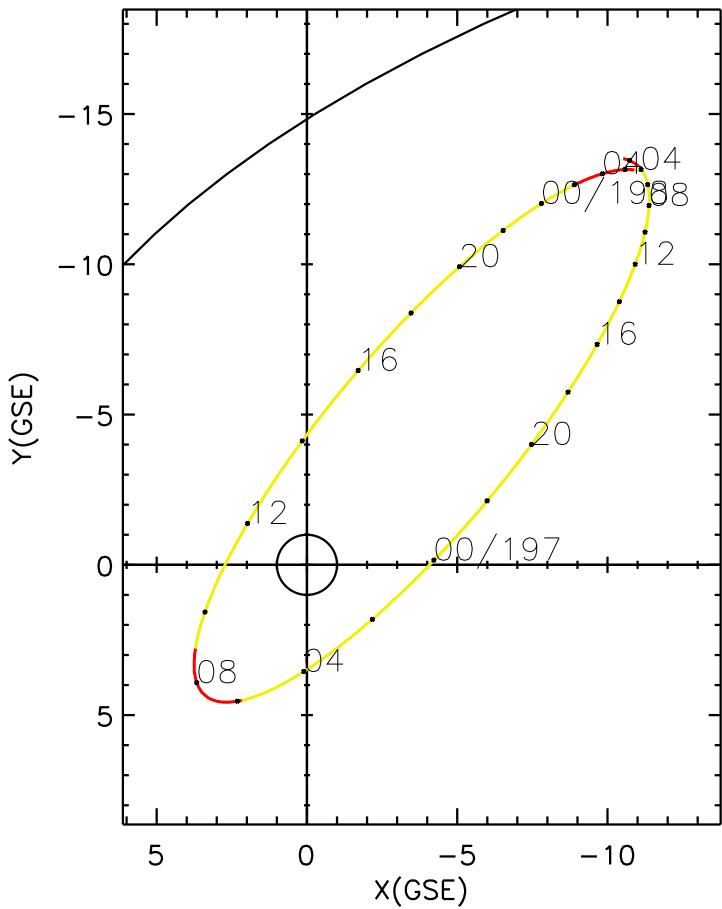

CLUSTER 2 orbit 2019 196 (07/15) 01:11 UT to 2019 198 (07/17) 07:26 UT

Tue Feb 12 19:25:30 2019