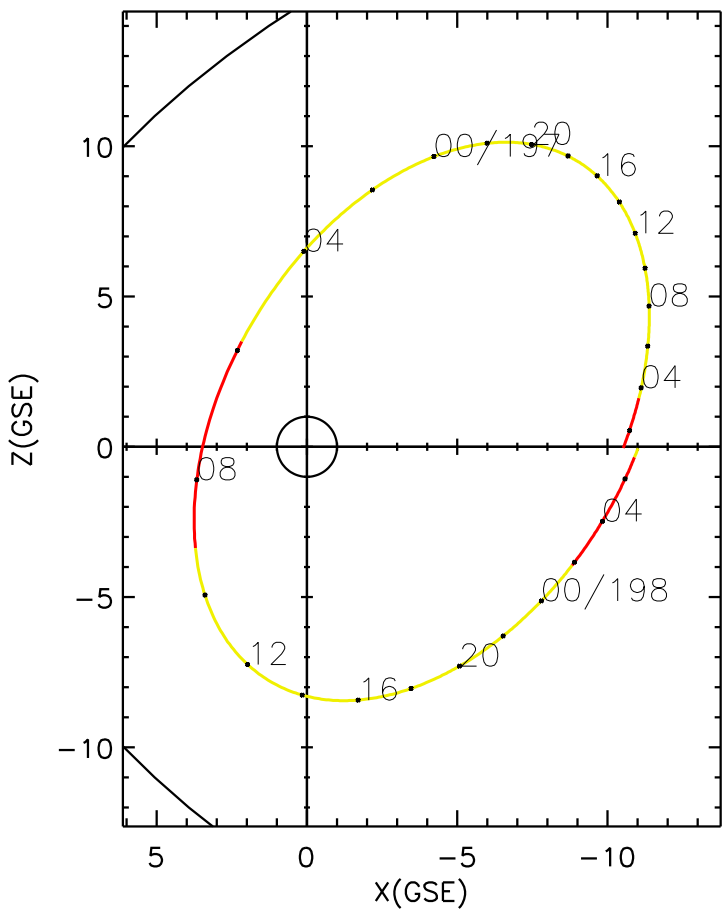

CLUSTER 2 orbit 2019 196 (07/15) 01:11 UT to 2019 198 (07/17) 07:26 UT

Tue Feb 12 19:25:30 2019