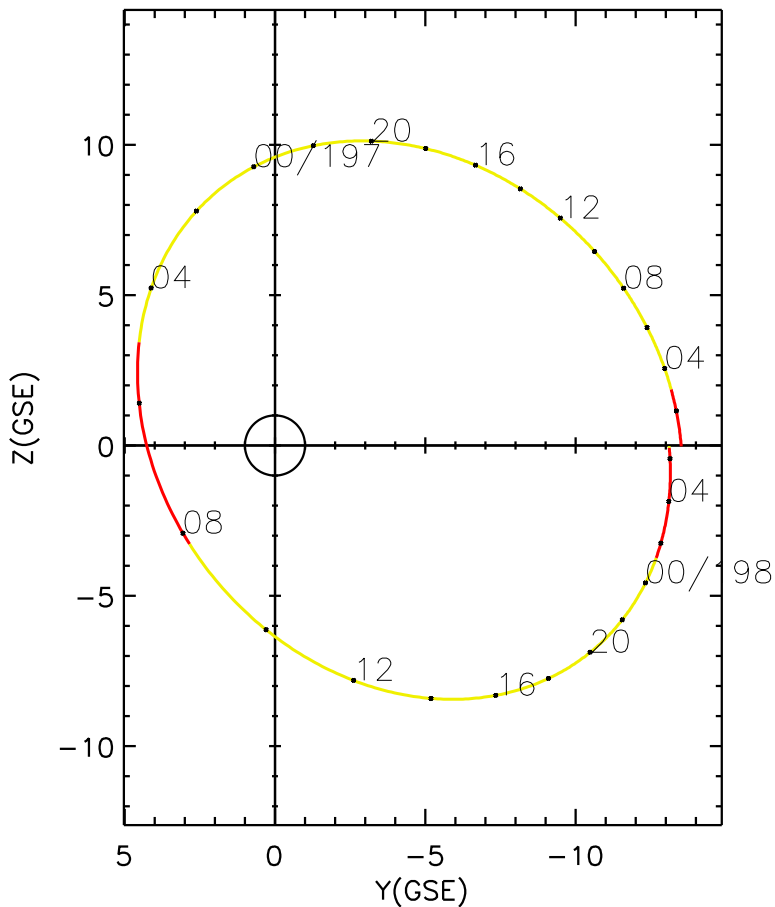

CLUSTER 2 orbit 2019 196 (07/15) 00:21 UT to 2019 198 (07/17) 06:36 UT

Sat May 23 19:39:43 2026