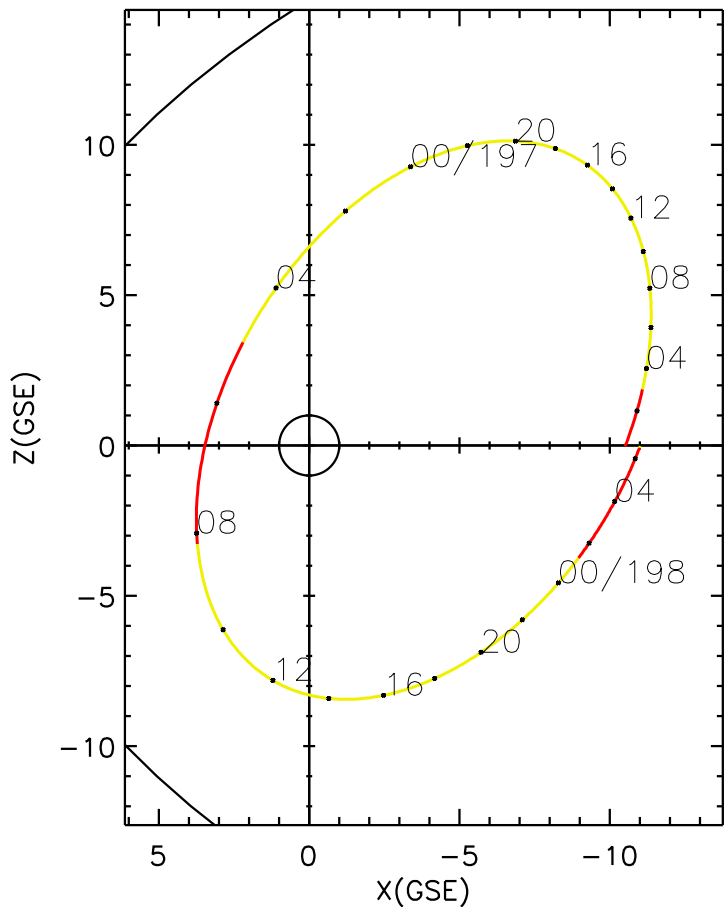

CLUSTER 2 orbit 2019 196 (07/15) 00:21 UT to 2019 198 (07/17) 06:36 UT

Sat May 23 19:39:43 2026