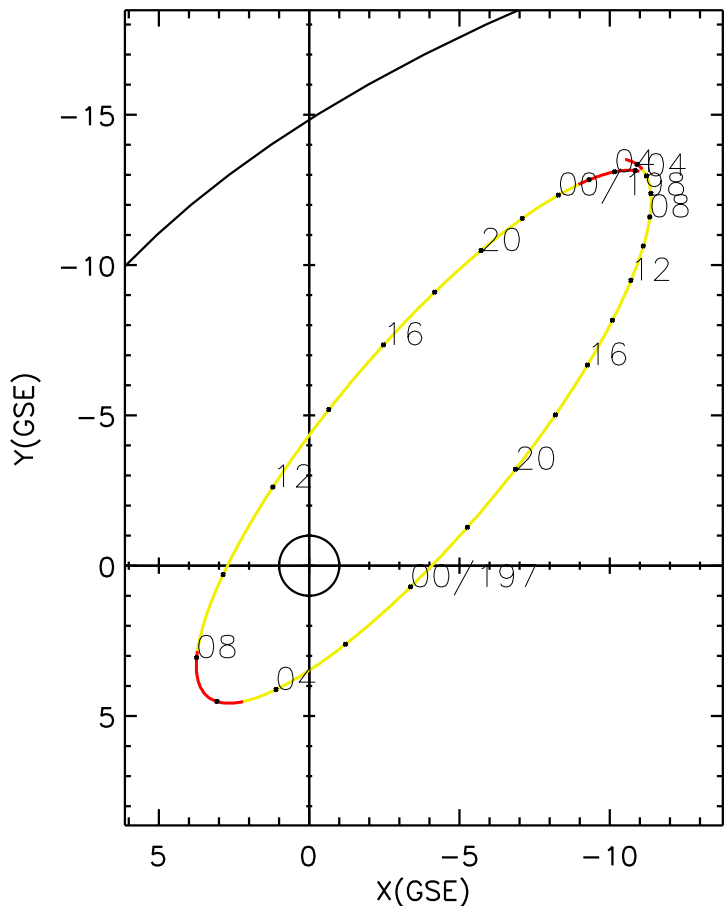

CLUSTER 2 orbit 2019 196 (07/15) 00:21 UT to 2019 198 (07/17) 06:36 UT

Sat May 23 19:39:43 2026