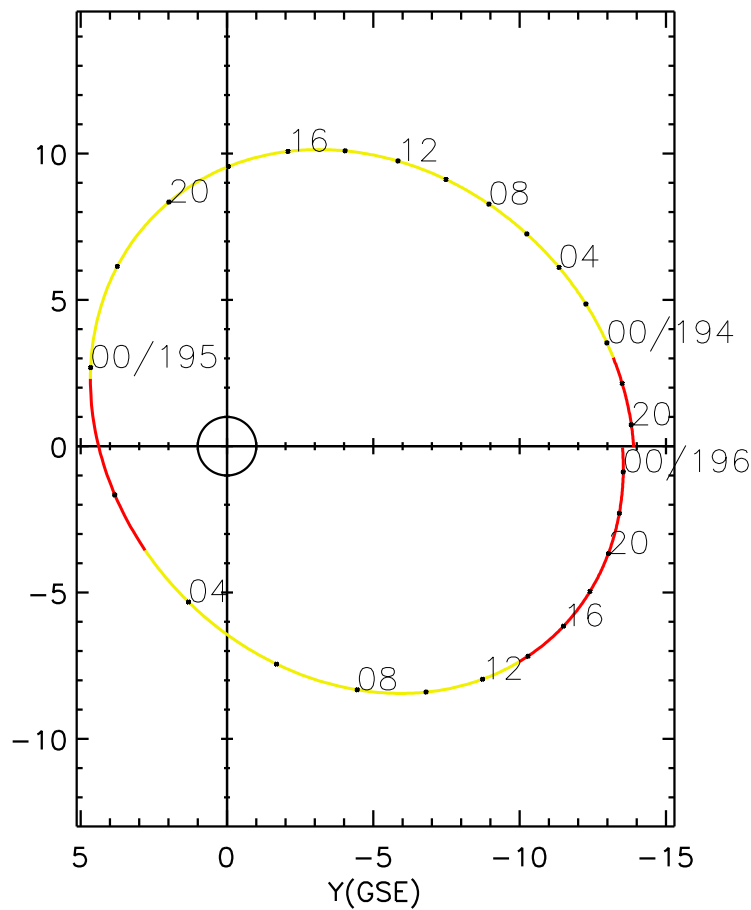

CLUSTER 2 orbit 2019 193 (07/12) 18:56 UT to 2019 196 (07/15) 01:11 UT

Tue Feb 12 19:25:29 2019