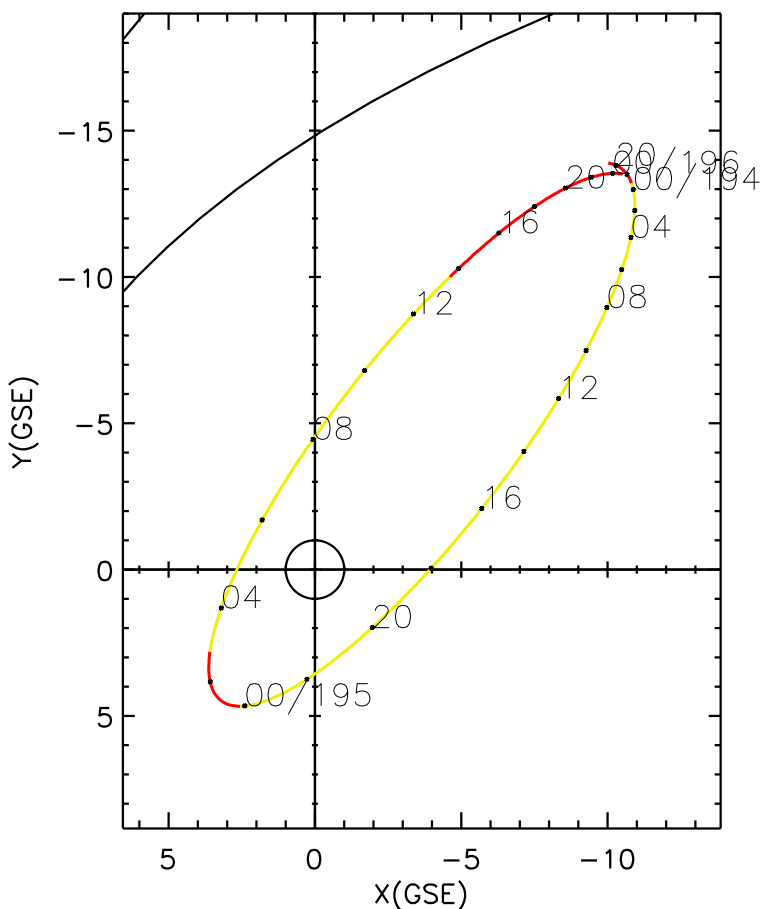

CLUSTER 2 orbit 2019 193 (07/12) 18:56 UT to 2019 196 (07/15) 01:11 UT

Tue Feb 12 19:25:29 2019