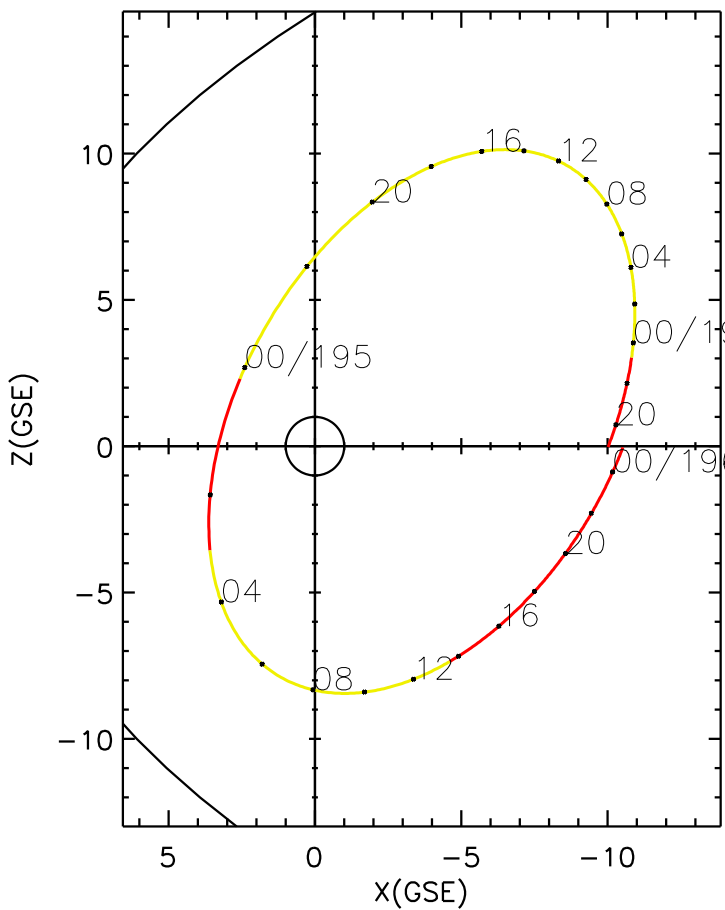

CLUSTER 2 orbit 2019 193 (07/12) 18:56 UT to 2019 196 (07/15) 01:11 UT

Tue Feb 12 19:25:29 2019