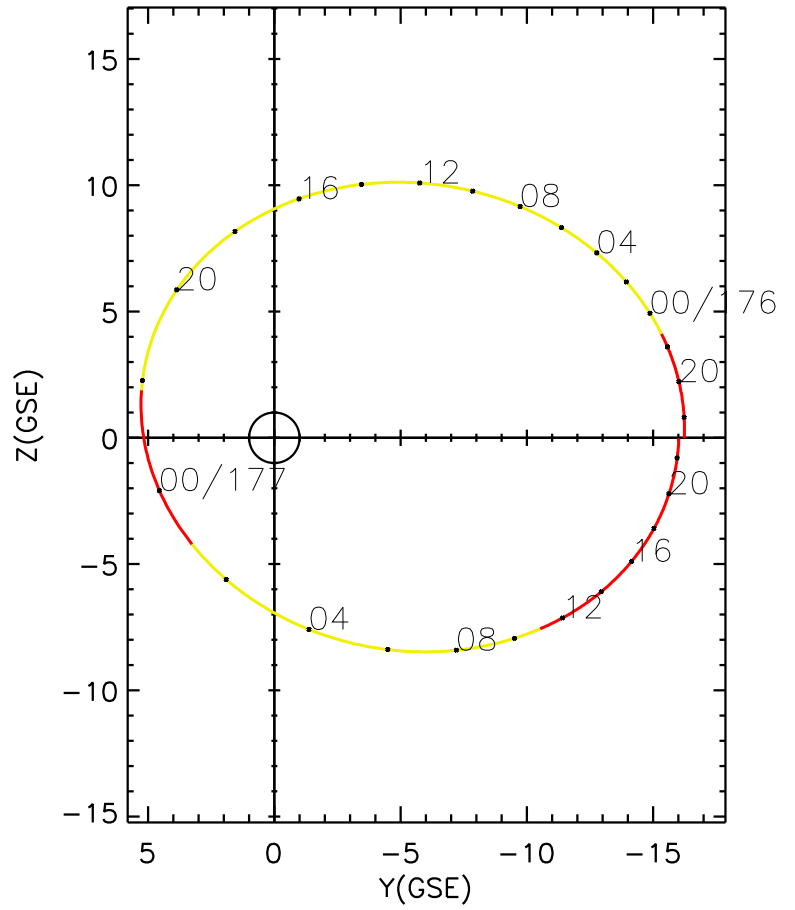

CLUSTER 2 orbit 2019 175 (06/24) 16:51 UT to 2019 177 (06/26) 23:06 UT

Tue Feb 12 19:25:28 2019