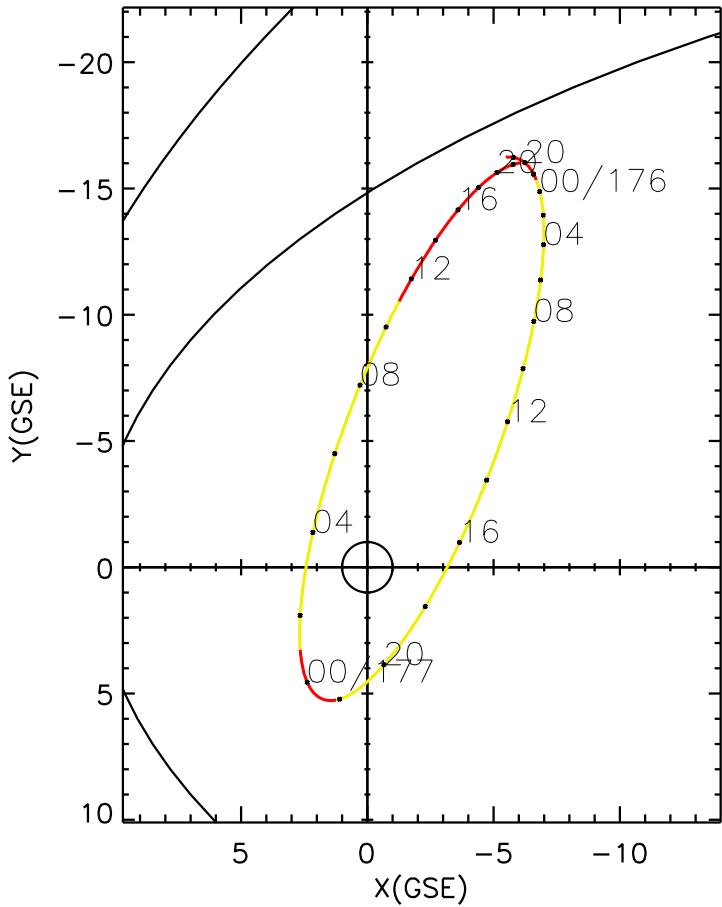

CLUSTER 2 orbit 2019 175 (06/24) 16:51 UT to 2019 177 (06/26) 23:06 UT

Tue Feb 12 19:25:28 2019