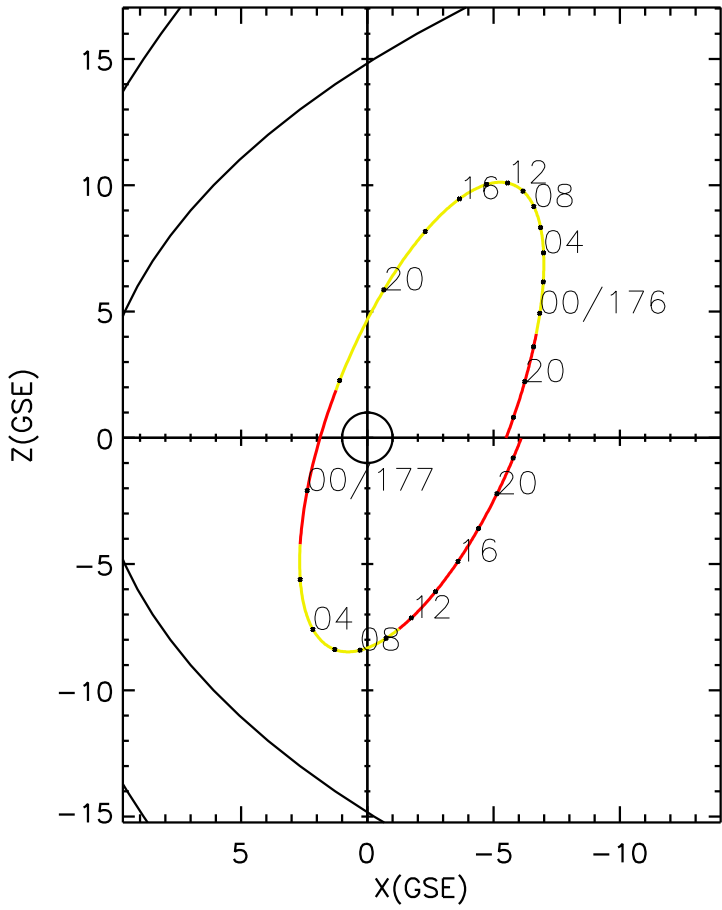

CLUSTER 2 orbit 2019 175 (06/24) 16:51 UT to 2019 177 (06/26) 23:06 UT

Tue Feb 12 19:25:28 2019